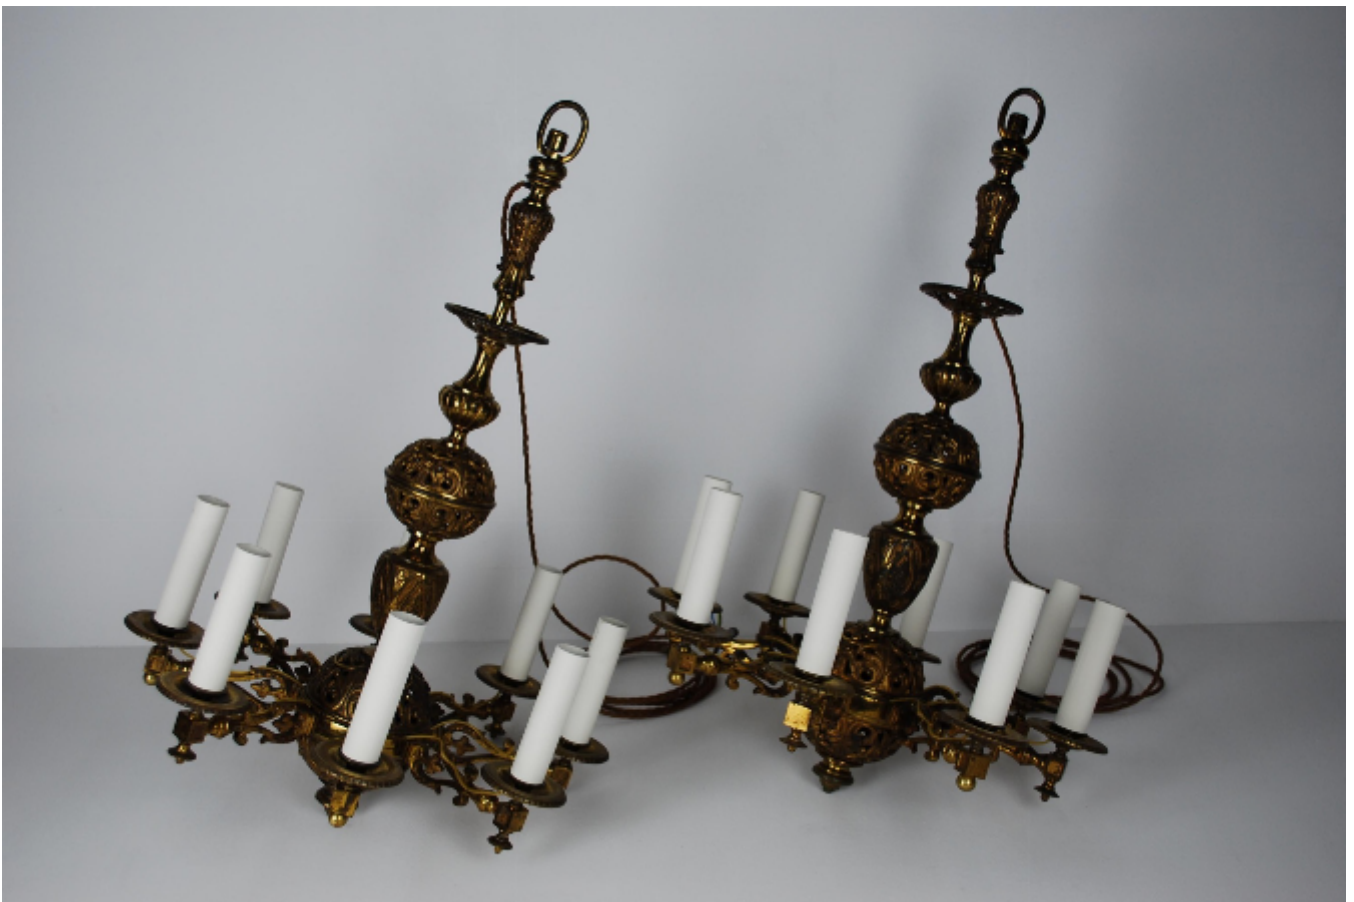

A pair of gilt-bronze chandeliers, circa 1860

REF: 14852

Height: 68 cm (26.8")

Width: 46 cm (18.1")

Depth: 46 cm (18.1")

Description

A pair of gilt-bronze chandeliers, circa 1860.

Provenance: Chanter's House - The Property of Lord Coleridge and a Coleridge family trust.