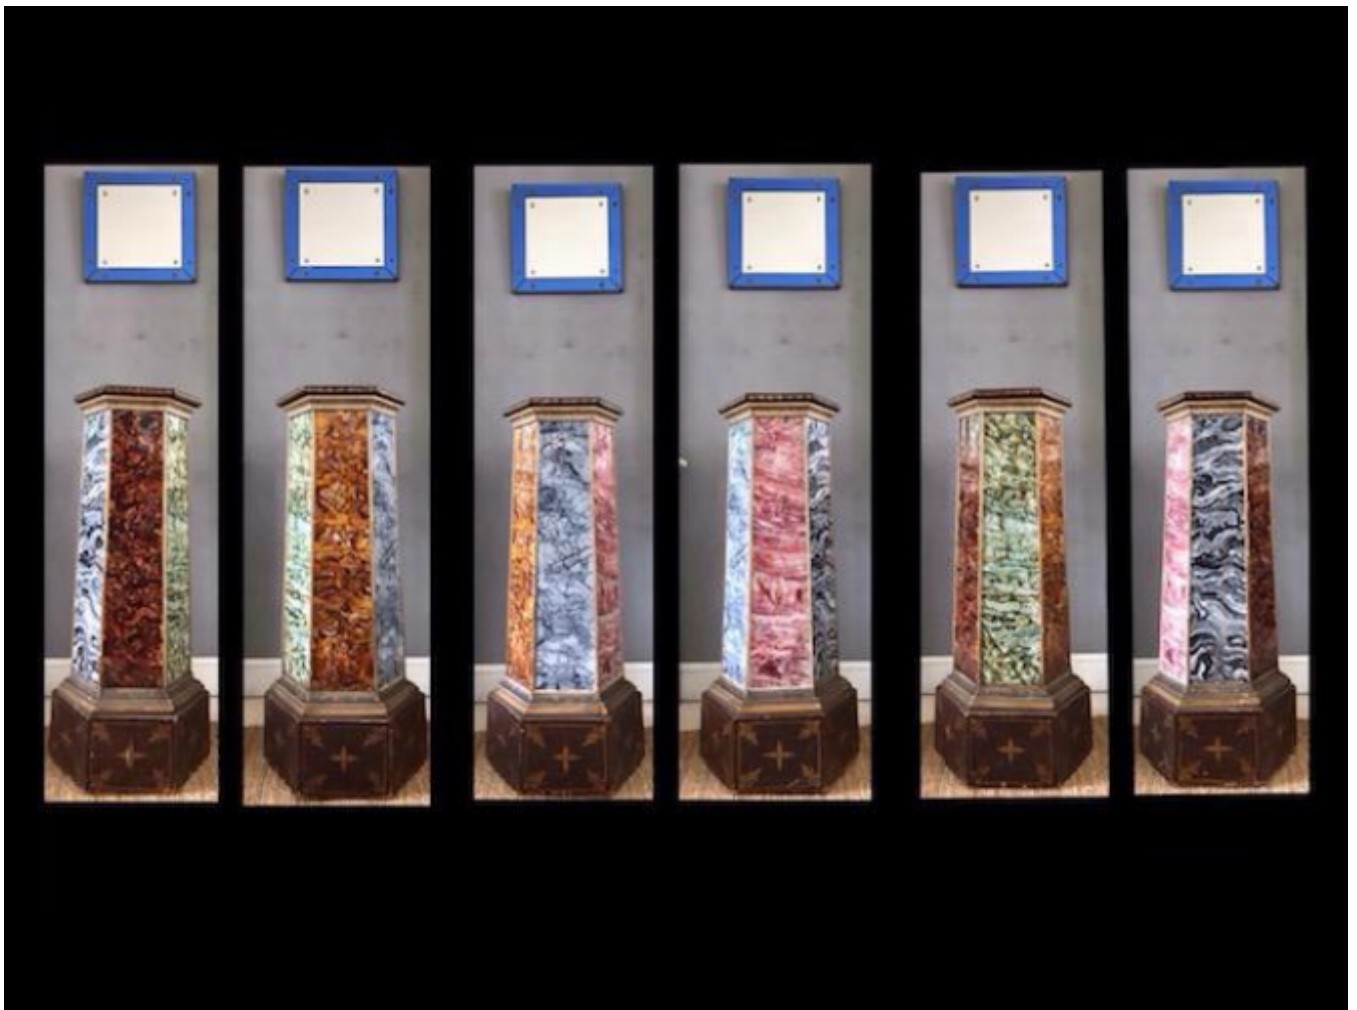

19th century Verre Eglomise pedestal column

REF: 15113

Height: 93 cm (36.6")

Width: 42 cm (16.5")

Depth: 36.5 cm (14.4")

Description

19th century Verre Eglomise pedestal column

Width at top - 34.5cms

Width at base - 40cms