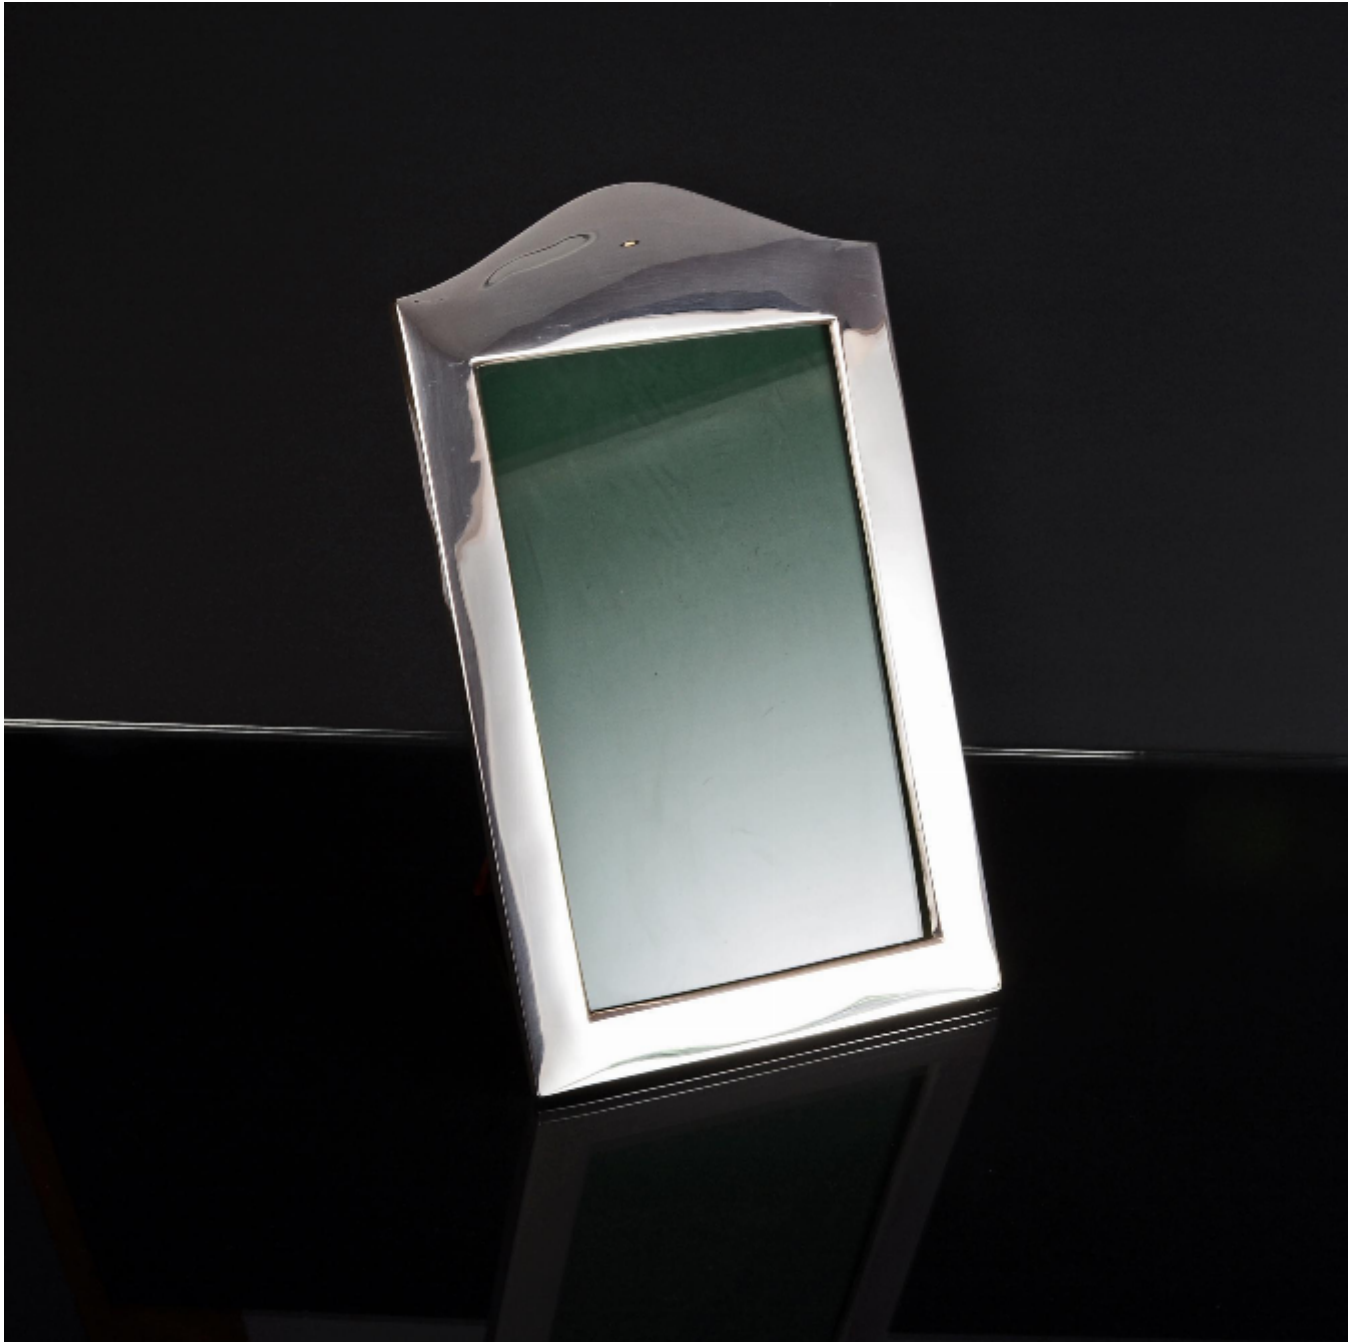

# LANGFORDS

Antique & Contemporary Silver

## Portrait style antique silver photo frame

Cohen & Charles

£975

REF: 6214

Height: 345 mm (13.58")

Width: 205 mm (8.07")

## Description

Good handmade, domed silver photograph frame with square edges and slightly pillowed front profile. The wooden frame and easel are original and the portrait-style aperture holds a 250mm x 150mm (10" x 6") photograph.