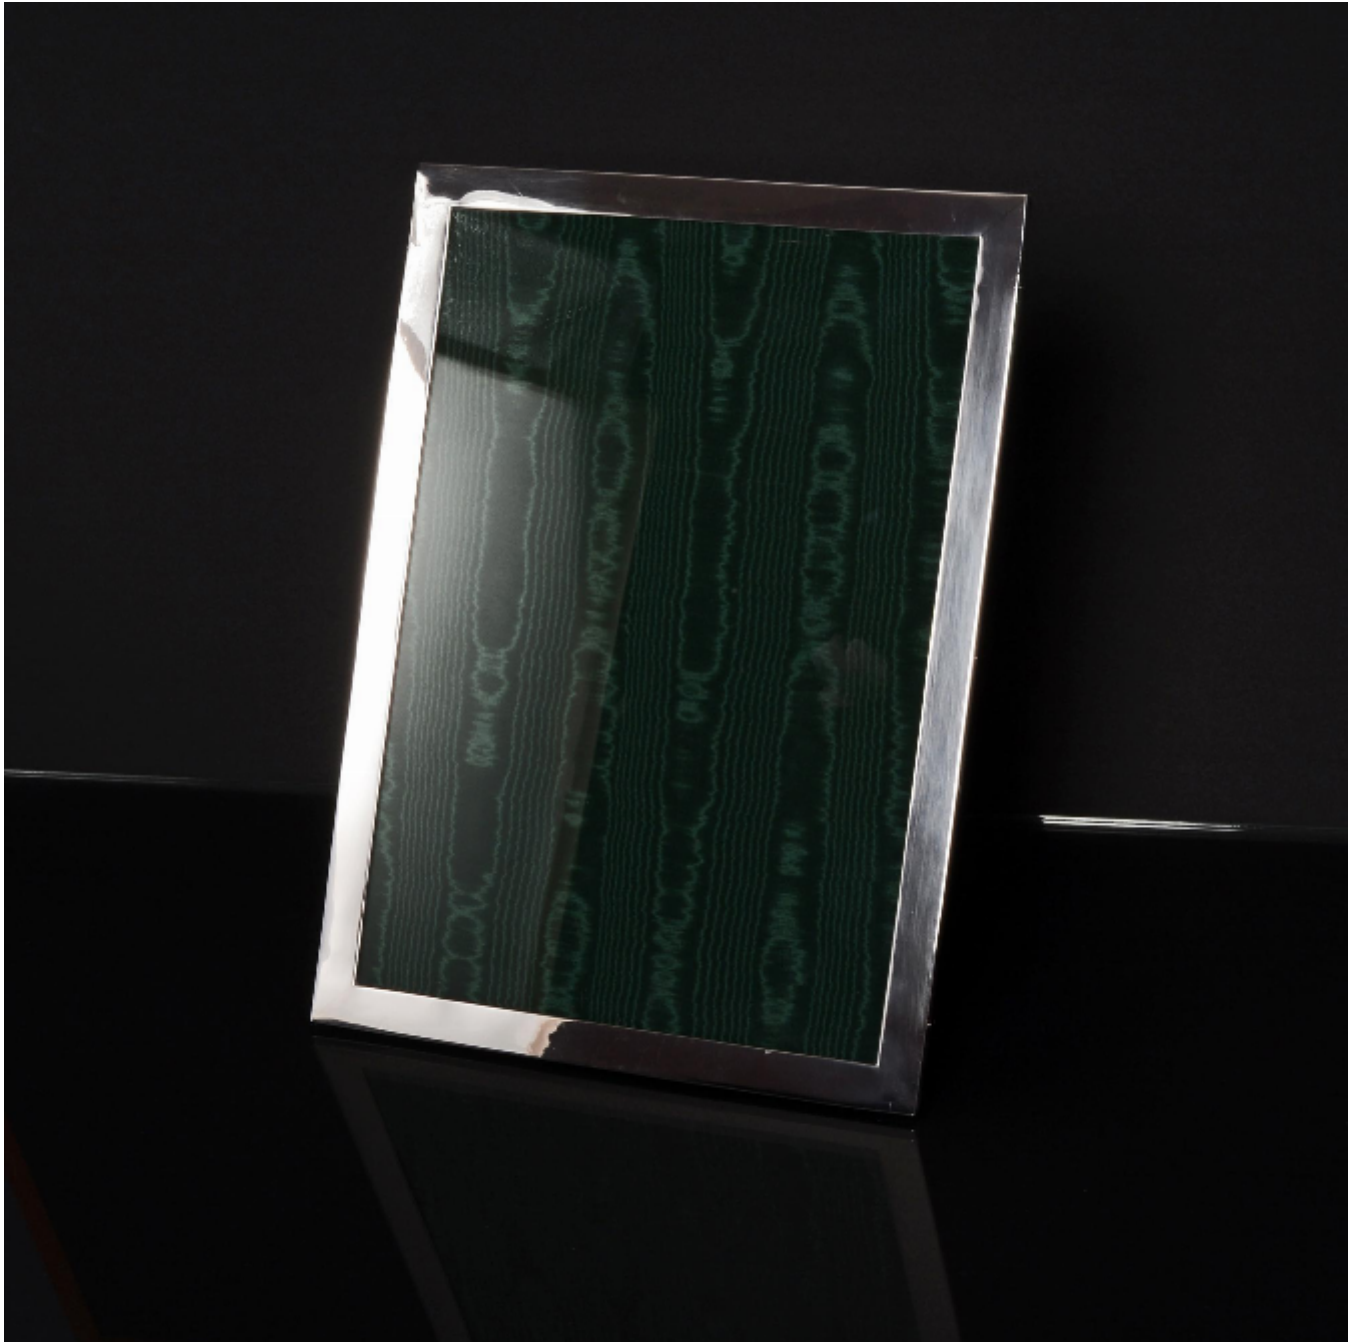

LANGFORDS

Antique & Contemporary Silver

Large antique Indian silver photo frame

Maker Not Recorded

£1,250

REF: 3440

Height: 375 mm (14.76")

Depth: 275 mm (10.83")

Description

Large handmade colonial silver photograph frame fitted with a smart new green leather back. In portrait format, the aperture for the photograph size is 13¼" x 9¼" (335mm x 235mm)