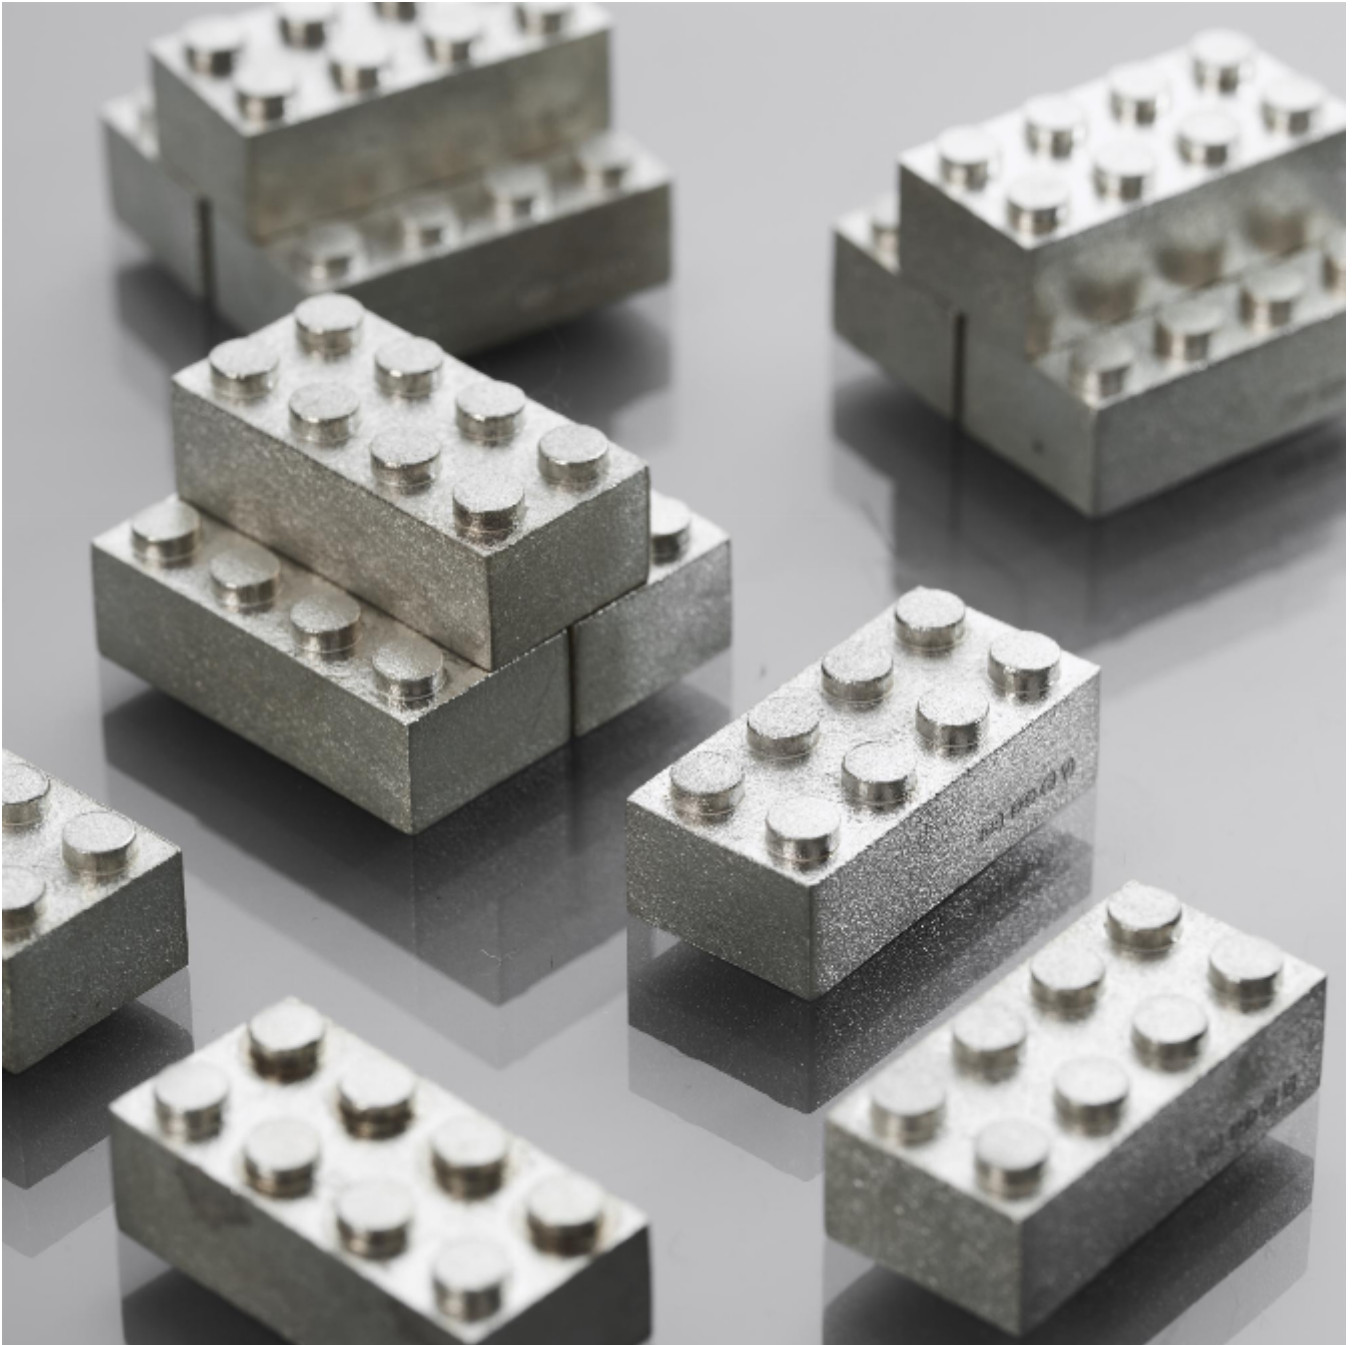

# LANGFORDS

Antique & Contemporary Silver

Double solid silver building brick

£120

REF: 9421

Height: 11 mm (0.43")

Width: 30 mm (1.18")

Depth: 15 mm (0.59")

Weight: 20 g

## Description

Relive the magic of endless building sessions with this solid sterling silver brick, and bring back memories of imaginative towers, intricate designs and moments of joy as your creations came to life.

Also available in 24 carat gold. Please contact us for more details.