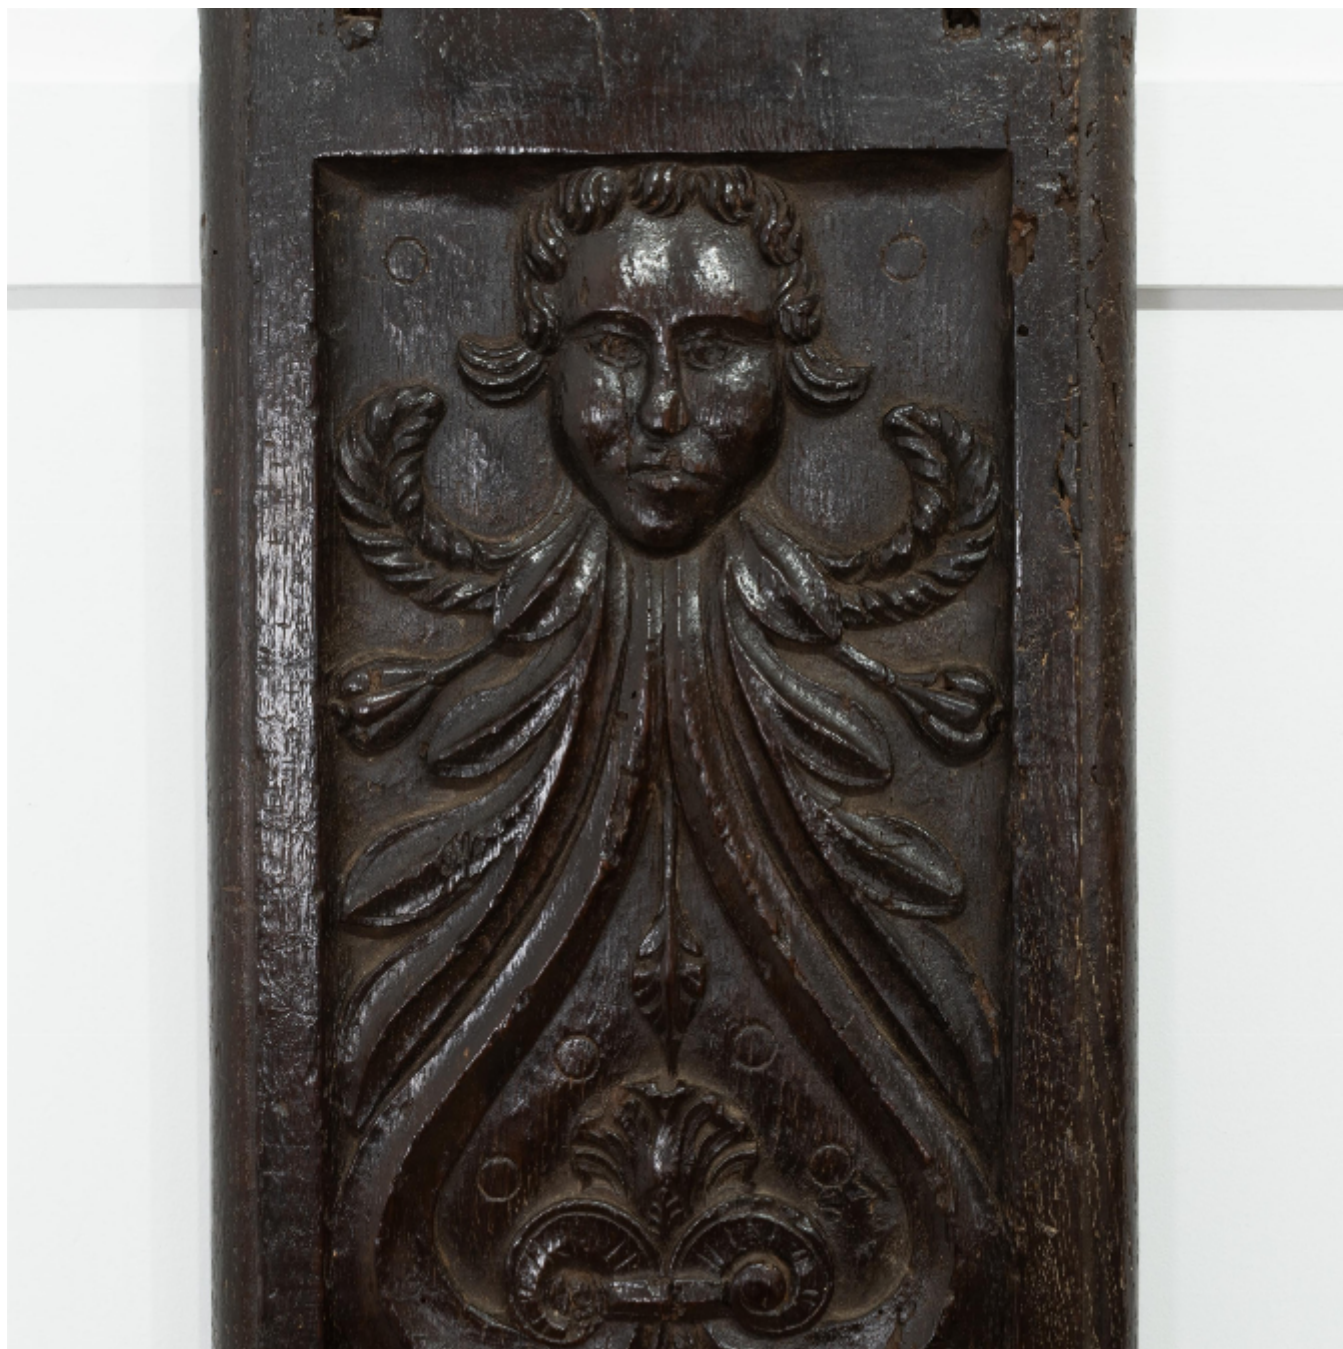

A large Elizabeth I carved oak architectural muntin rail, circa 1570

£695

REF: 3539

Height: 84 cm (33.1")

Width: 21.8 cm (8.6")

Depth: 3 cm (1.2")

## Description

Carved with a mask, with tightly scrolled hair, atop scrolling leaves and gourdes