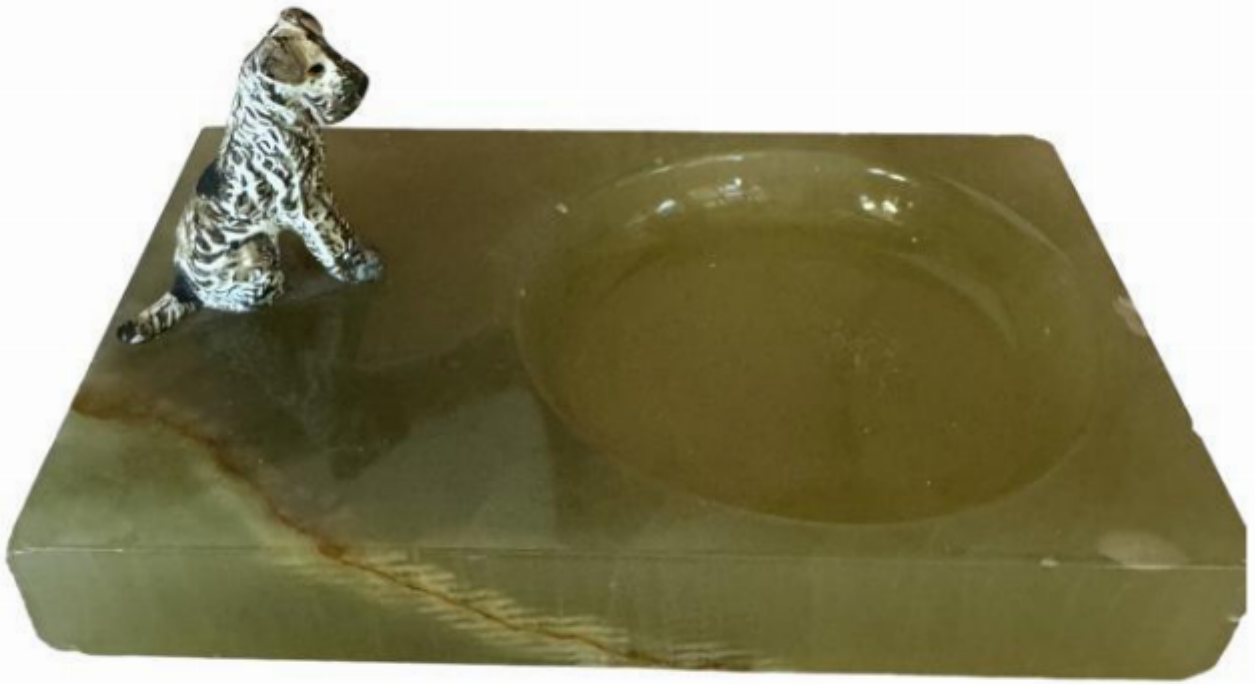

Art Deco pin dish

Sold

REF: 6239

Height: 7 cm (2.8")

Width: 11 cm (4.3")

Depth: 5 cm (2")

Description

An Art Deco green onyx pin dish with a cold painted bronze of a terrier dog, circa 1920.

Pin dishes are small, shallow dishes designed to hold pins, needles, or small trinkets. Pin dishes are practical for sewing or crafting spaces, providing a stylish way to keep small items organised and easily accessible.

Cold-painted bronze refers to a decorative technique where bronze objects are coated with paint after casting, rather than being coloured during the metalworking process. Popularised in the late 19th and early 20th centuries, this method allows for detailed, colourful designs and realistic finishes on bronze sculptures and objects. Unlike traditional bronze, where patination is used to achieve colour, cold-painted bronze features vivid, enamel-like hues that are applied to the surface.

This technique was notably used by artists such as Franz Bergmann, producing intricate, visually striking pieces that combined the durability of bronze with vibrant, artistic expression.