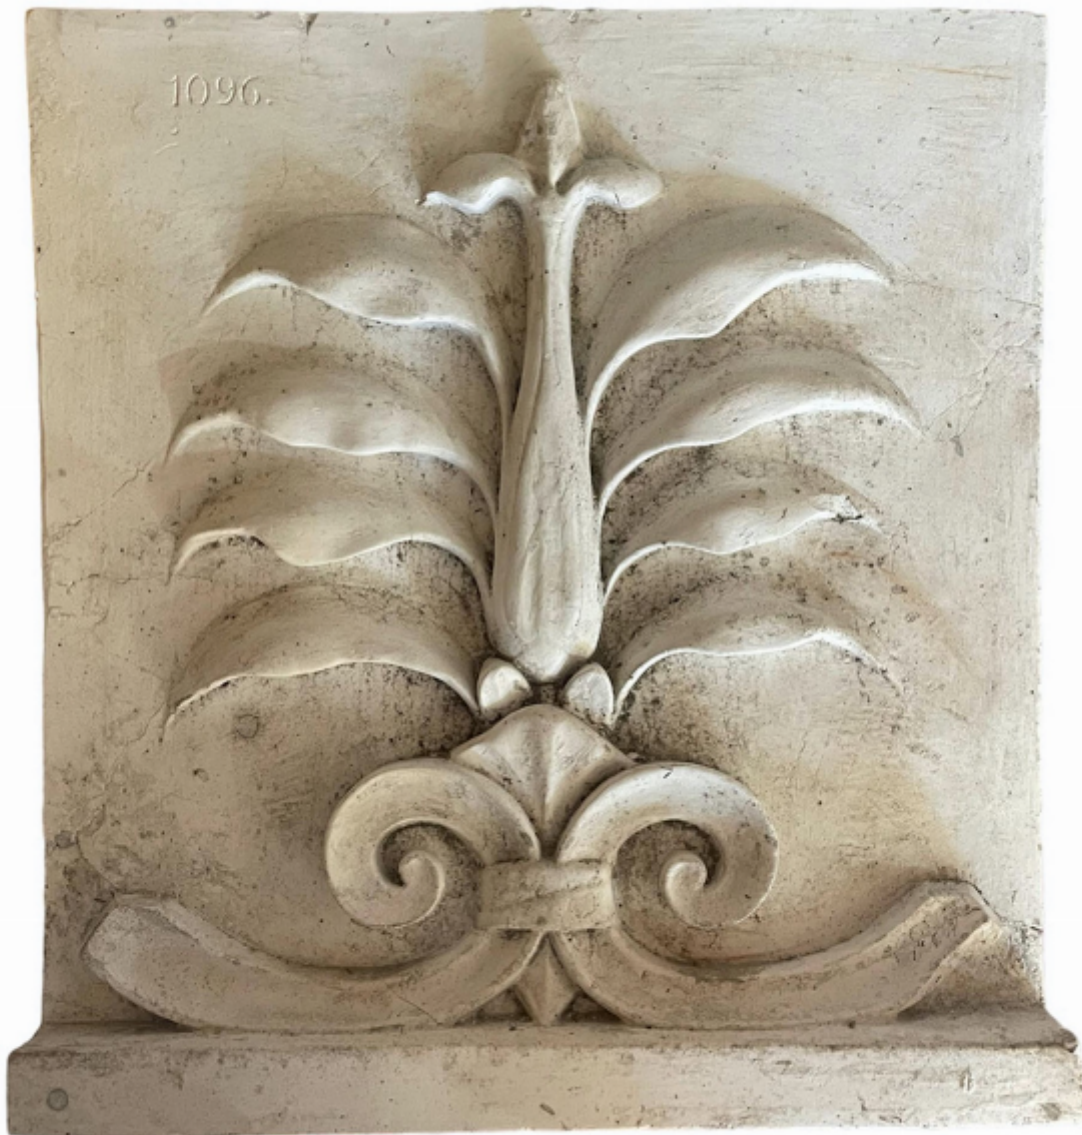

Floral moulding plaster cast from the antique

£175

REF: 5451

Height: 42 cm (16.5")

Width: 2040 cm (803.1")

Depth: 47 cm (18.5")

## Description

Floral moulding plaster cast from the antique.

Making plaster casts of ancient carvings involves carefully applying plaster over the original artwork to create a detailed, three-dimensional replica. Once hardened, the plaster cast captures intricate textures and features, preserving the carving's details. This method allows for study, replication, and display, protecting the original while sharing its historical significance.