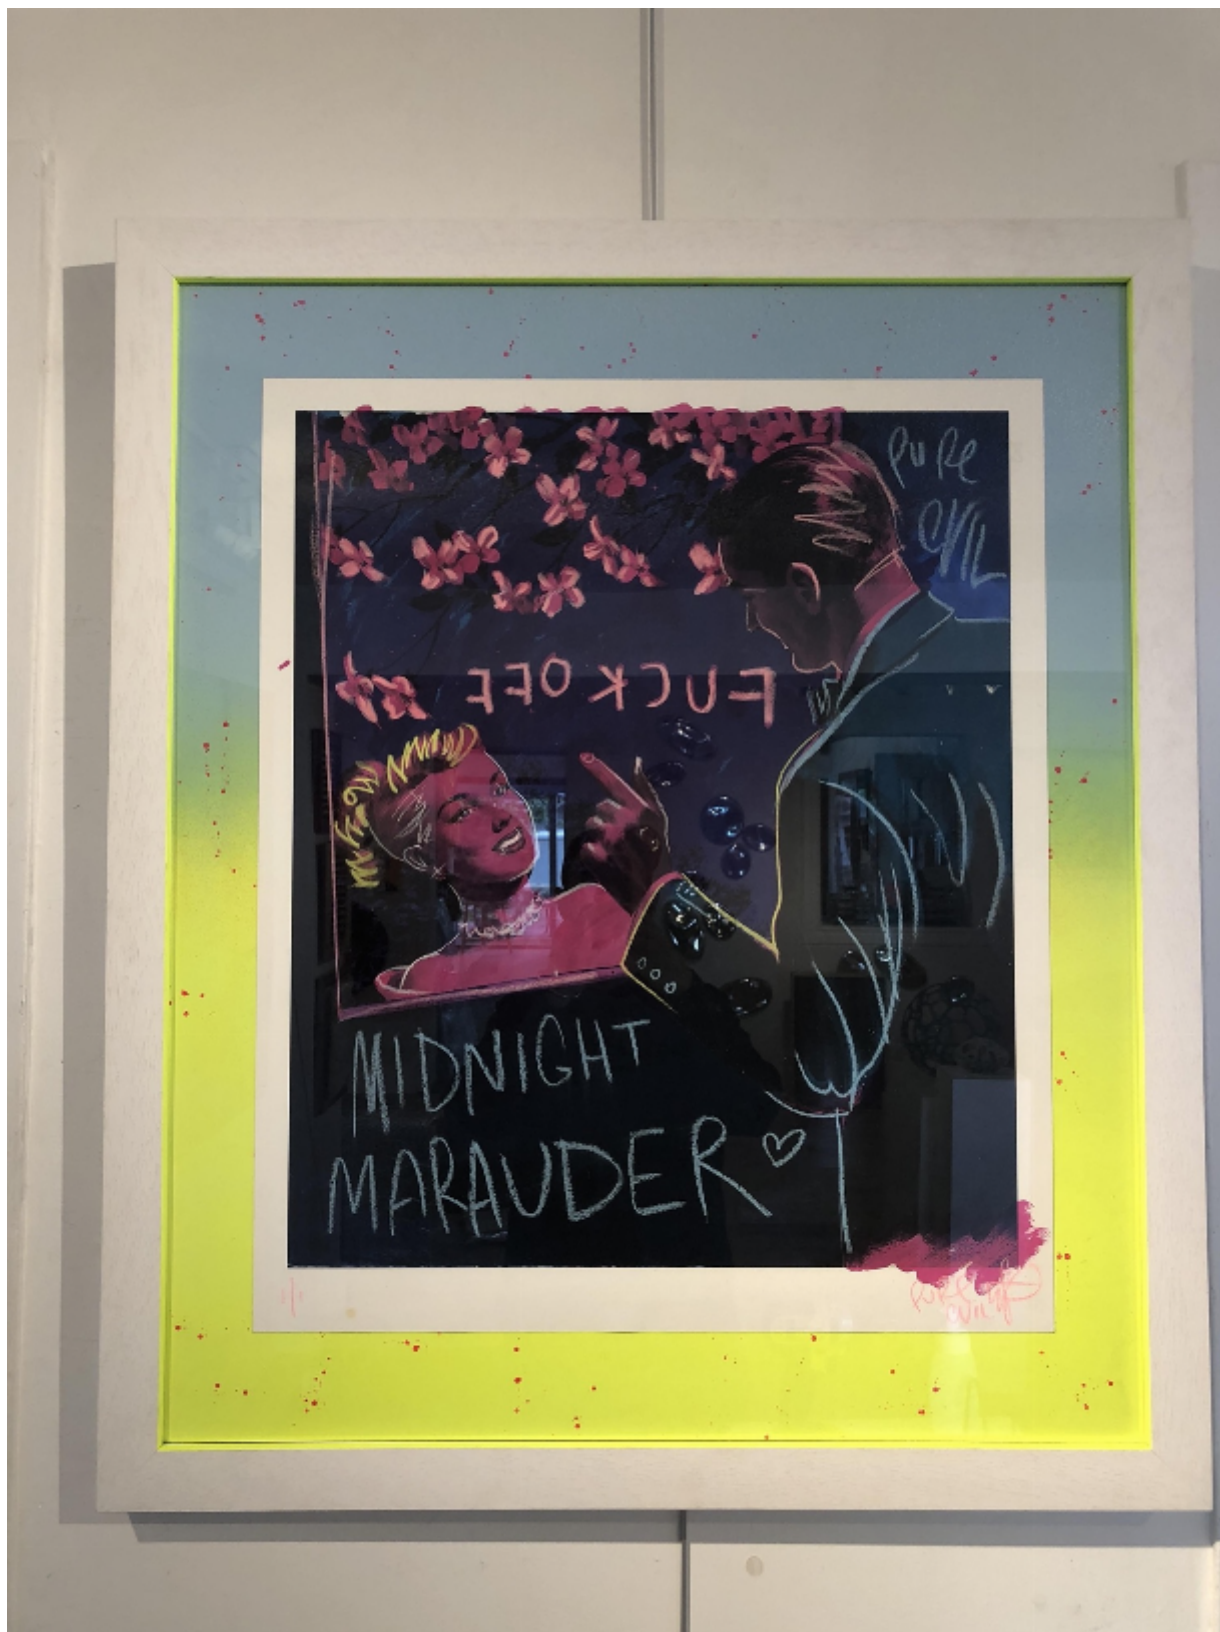

artéria

After a couple of Limoncello's

"Pure Evil"

CA\$1,675 + TAX

REF: 18845

Height: 99.02 cm (39")

Width: 83.79 cm (33")

DESCRIPTION

Giclee print with Canon ink over painting and Japanese chalk handfinishing

Frame handfinished with glowing edge flavoured with limoncello (not really)

300gsm hannemuhle paper

74 cm x 61 cm