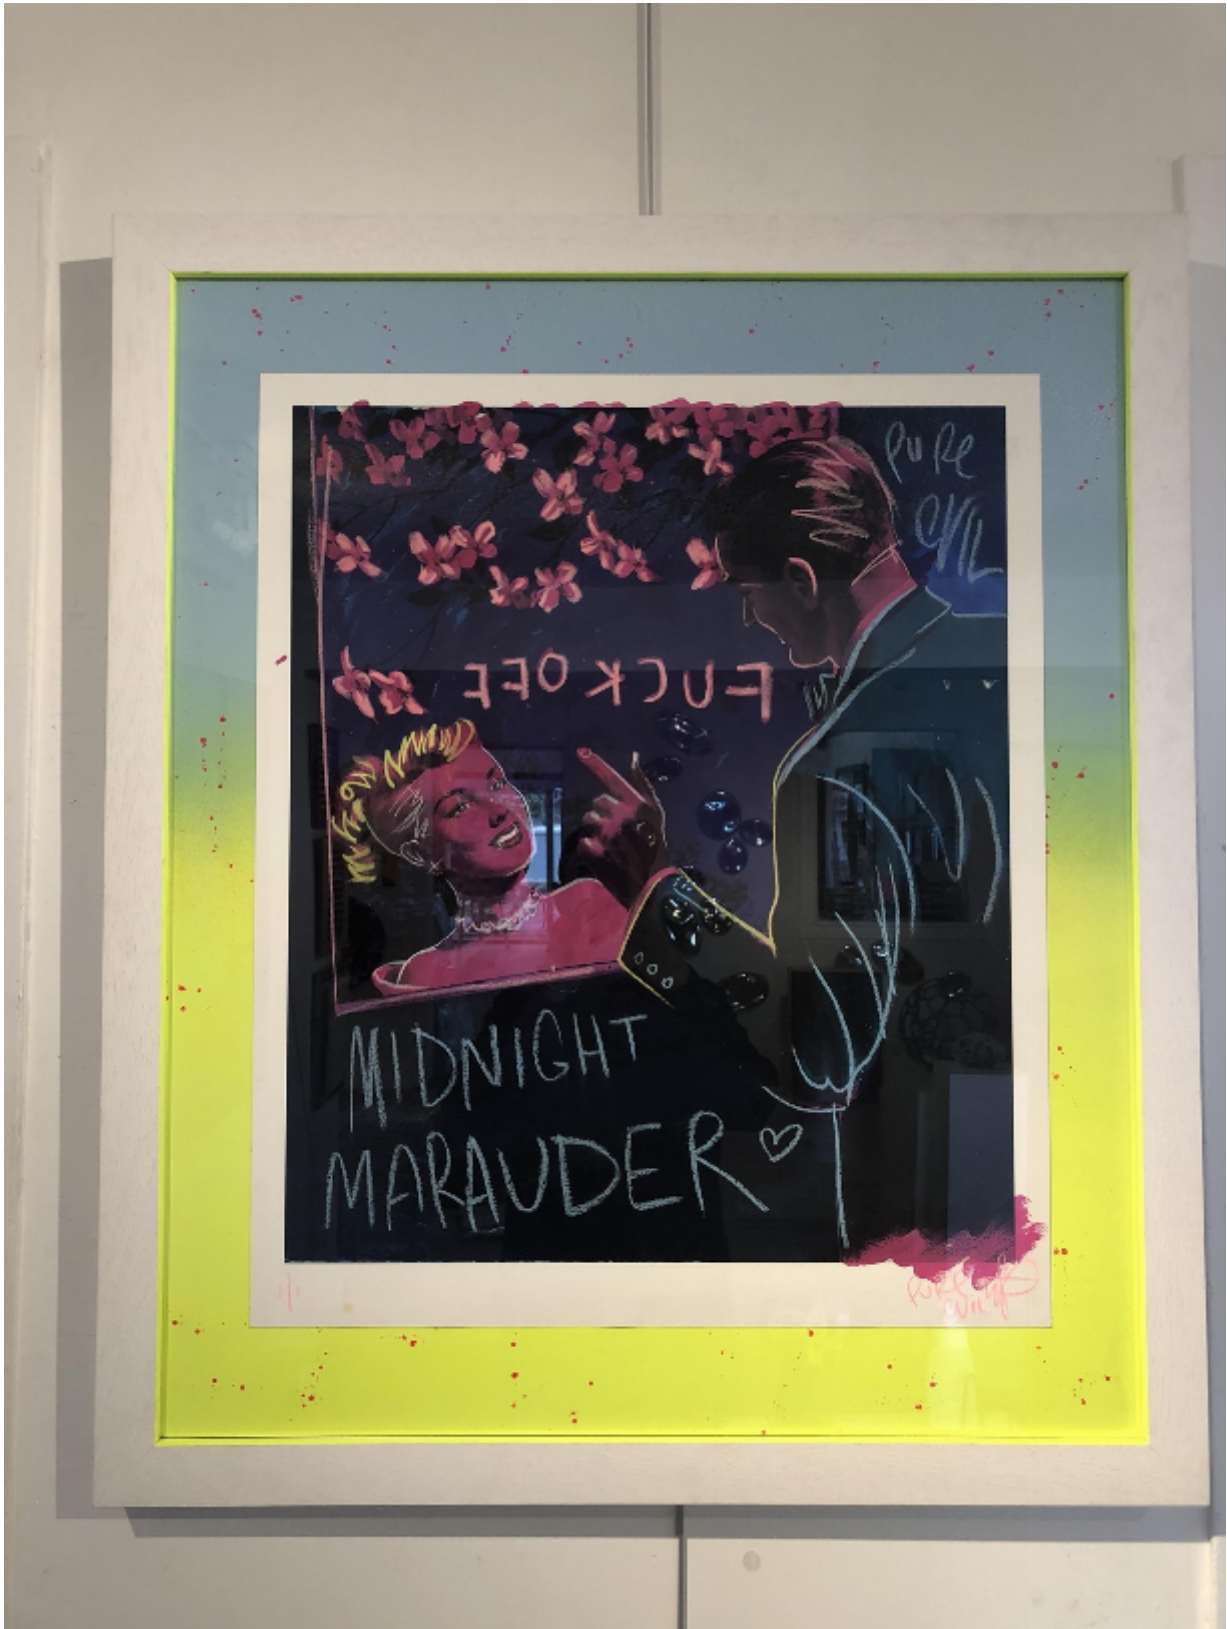

# artéria

After a couple of Limoncello's .....

"Pure Evil"

CA\$1,675 + TAX

REF: 18845

Height: 99.02 cm (39")

Width: 83.79 cm (33")

## DESCRIPTION

Giclee print with Canon ink over painting and Japanese chalk handfinishing

Frame handfinished with glowing edge flavoured with limoncello (not really)

300gsm hannemuhle paper

74 cm x 61 cm