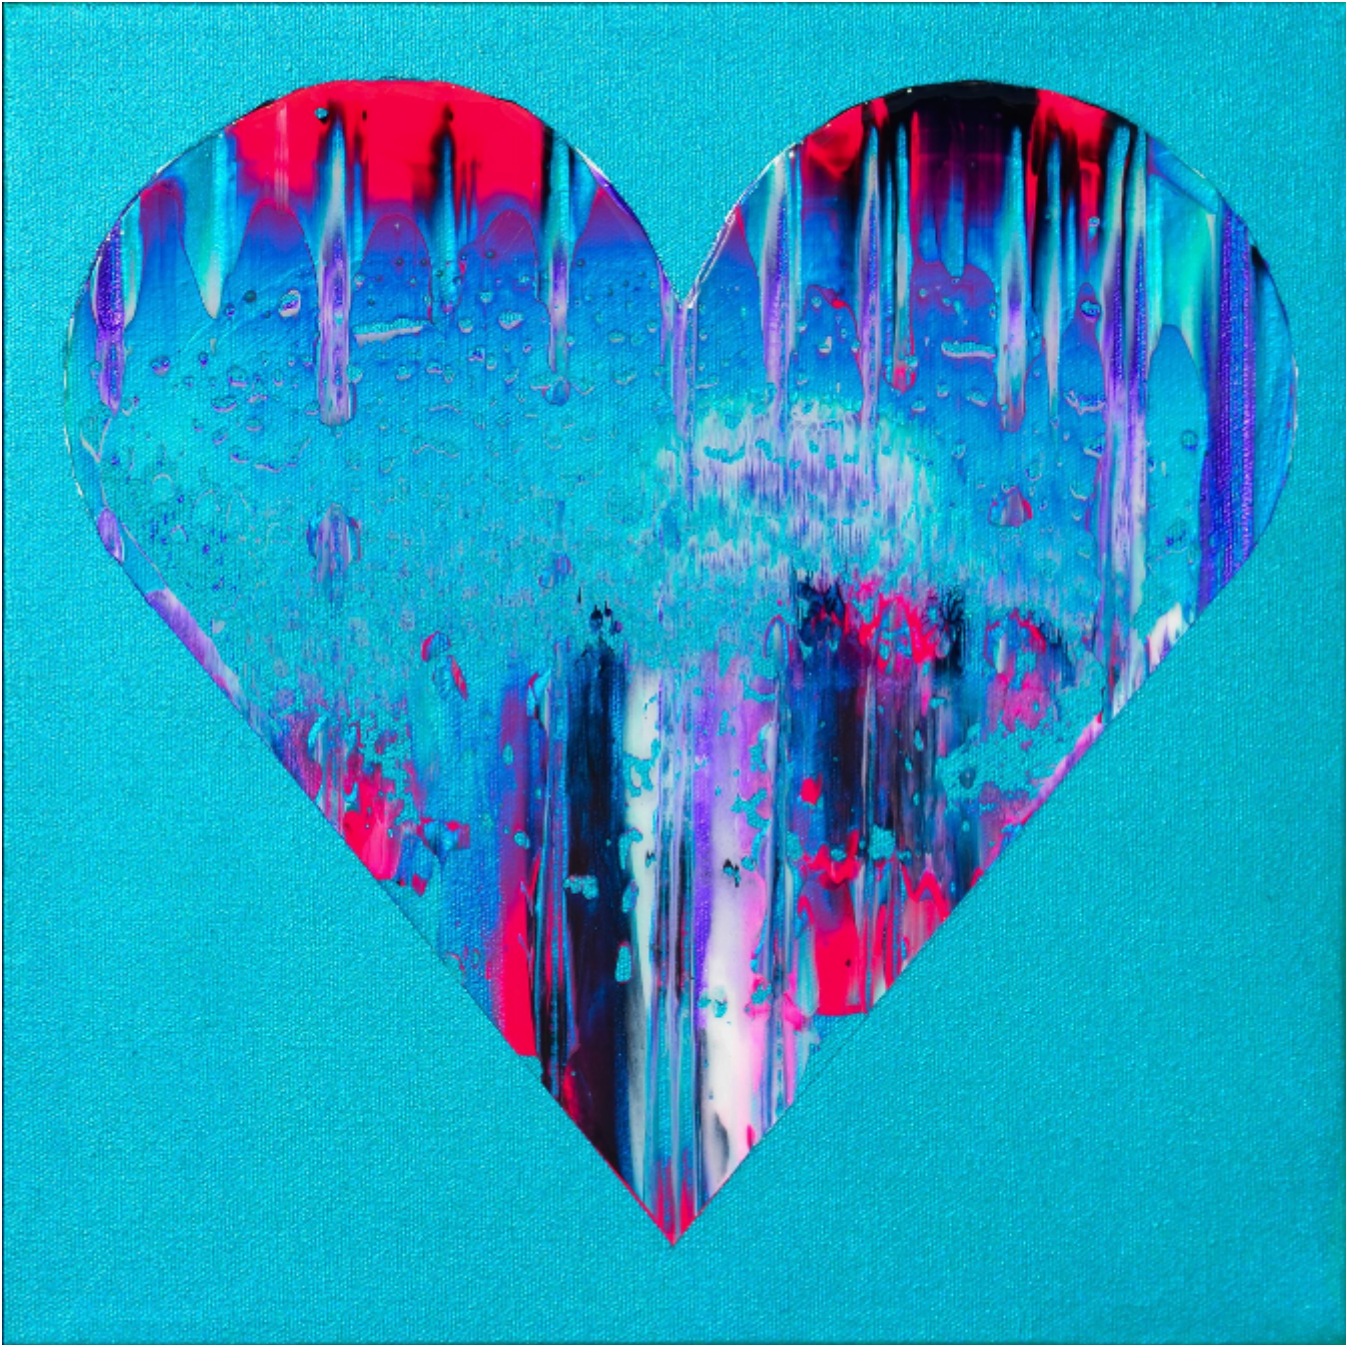

artéria

Green and pink heart

Isabelle Beaubien

CA\$495 + TAX

REF: 19229

Height: 30.47 cm (12")

Width: 30.47 cm (12")

Depth: 4.06 cm (1.6")

DESCRIPTION

Acrylic & resin on canvas.