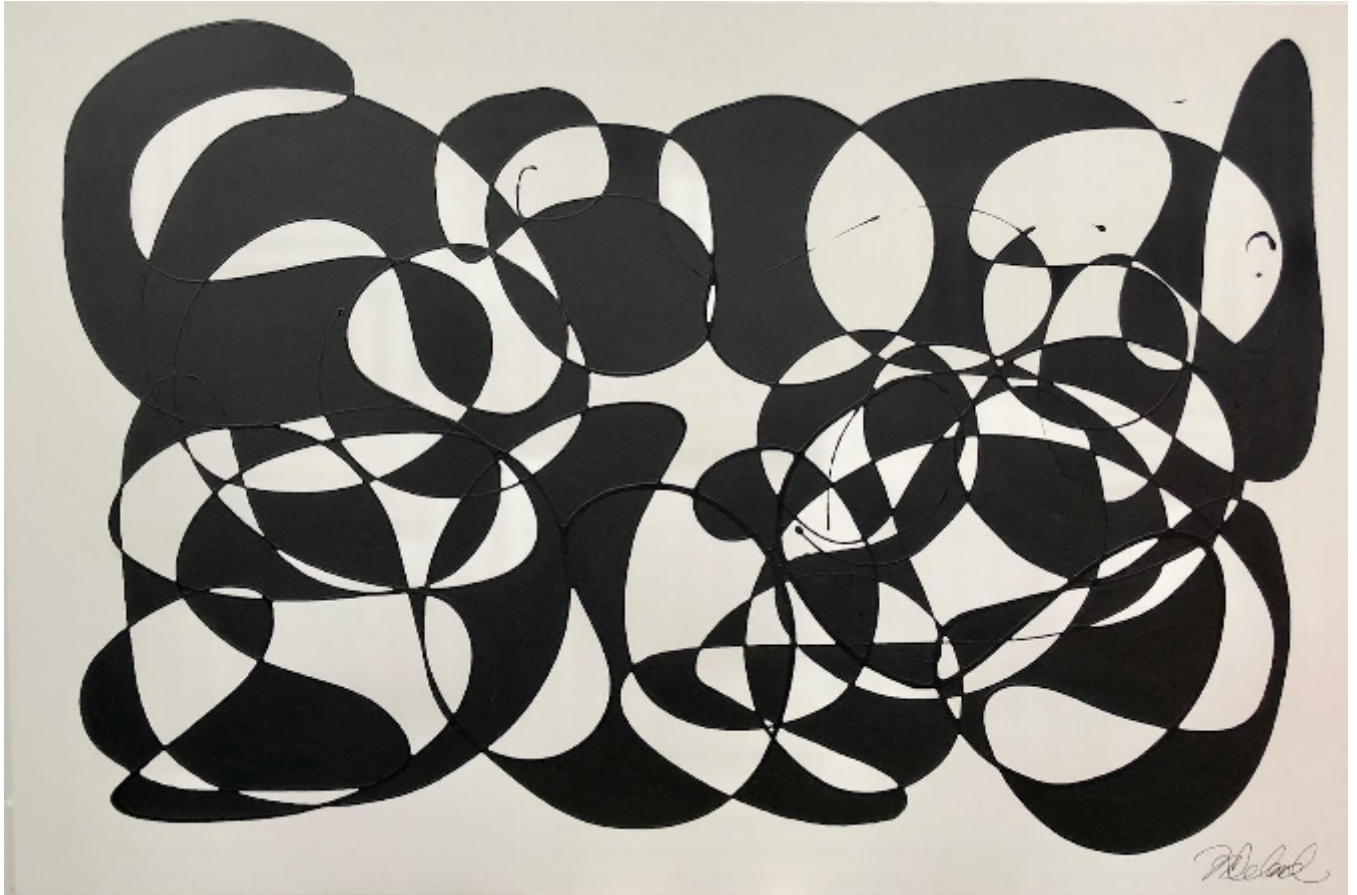

artéria

Step back to see more clearly

Nathalie Deland

Sold

REF: 18538

Height: 101.56 cm (40")

Width: 152.34 cm (60")