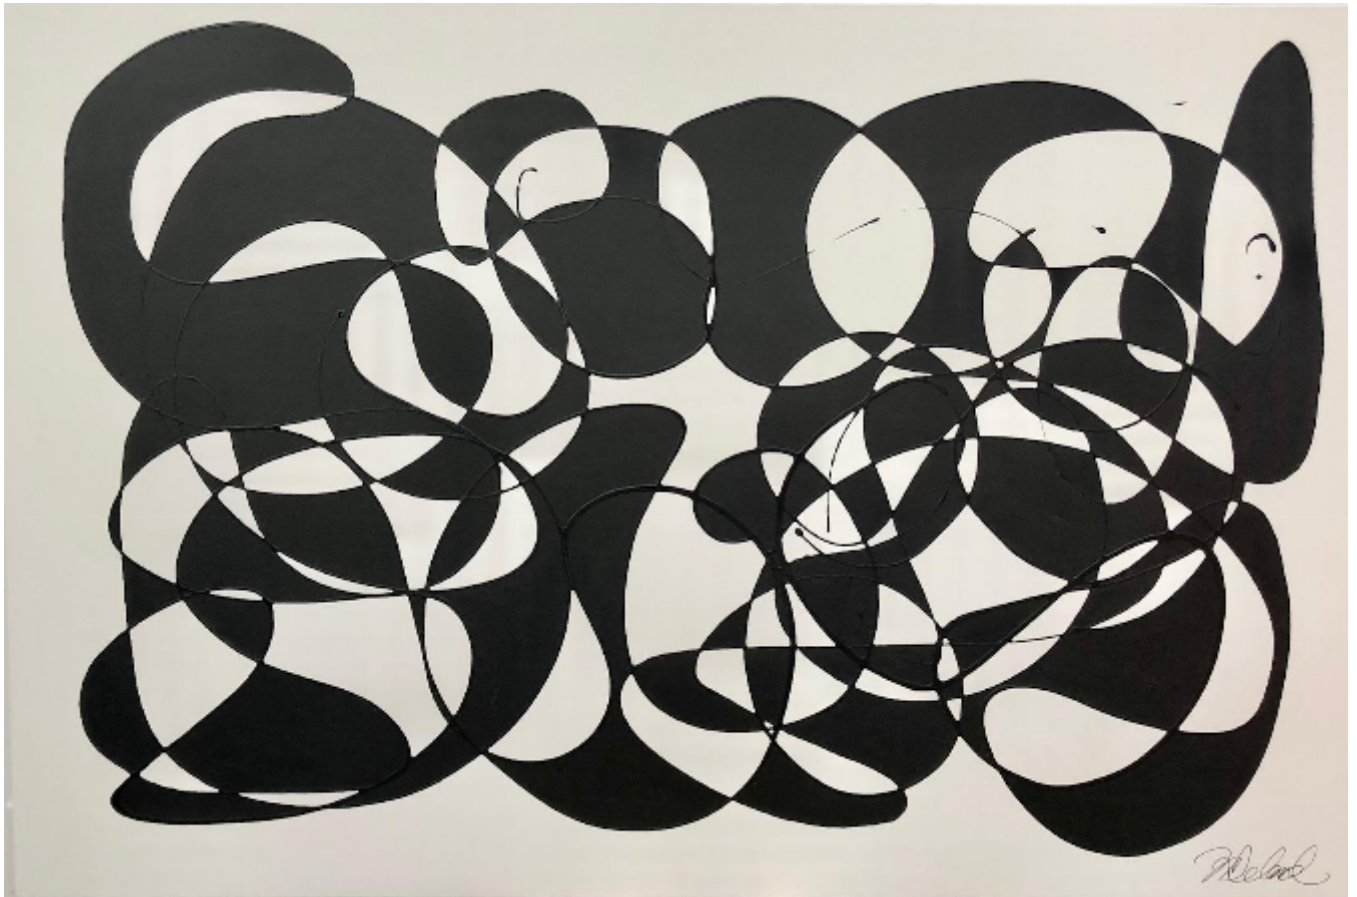

artéria

Step back to see more clearly

Nathalie Deland

Sold

REF: 18538

Height: 101.56 cm (40")

Width: 152.34 cm (60")