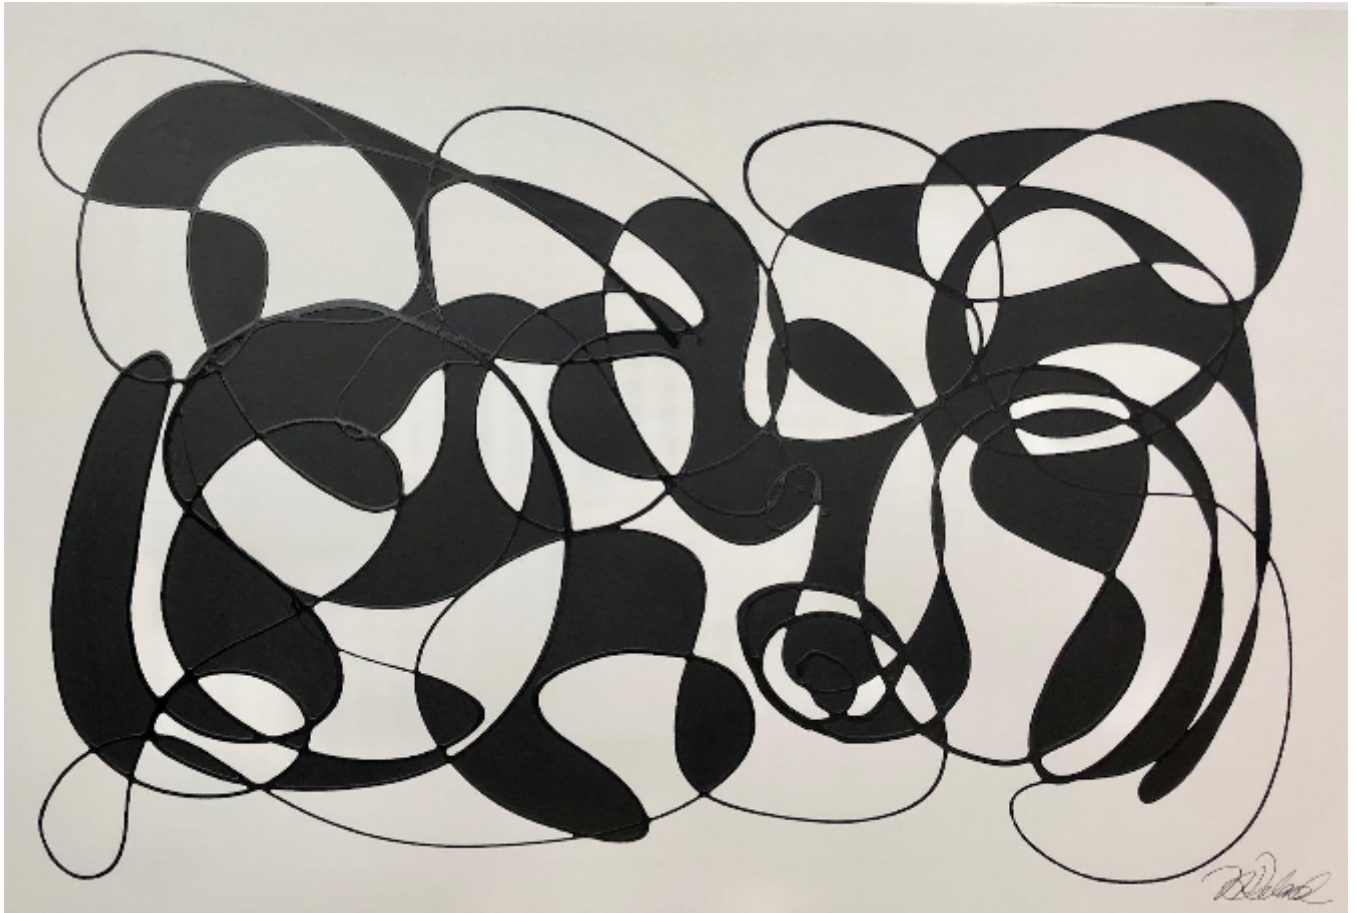

artéria

An eye on you

Nathalie Deland

CA\$4,020 + TAX

REF: 18541

Height: 101.56 cm (40")

Width: 152.34 cm (60")