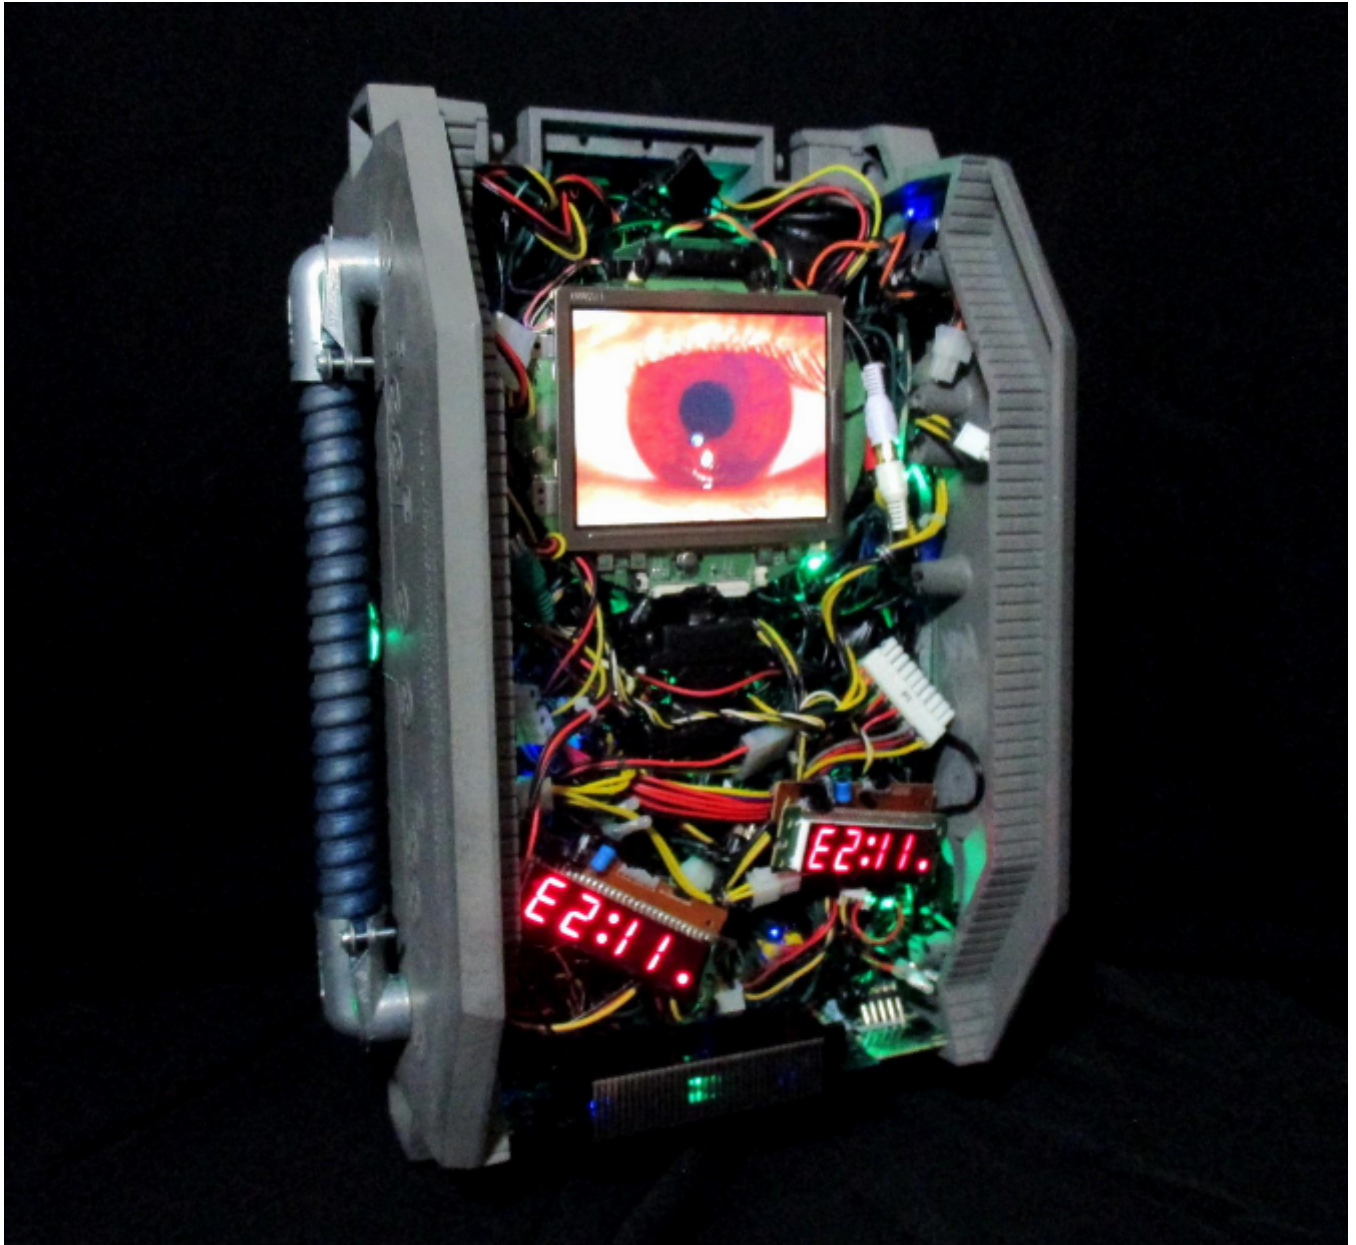

artéria

Glitch TechX 0-101317-0

Mr Revrac

Sold

REF: 14410

Height: 41 cm (16.1")

Width: 30.5 cm (12")

Depth: 23 cm (9.1")

DESCRIPTION

2017
Multimedia Assemblage