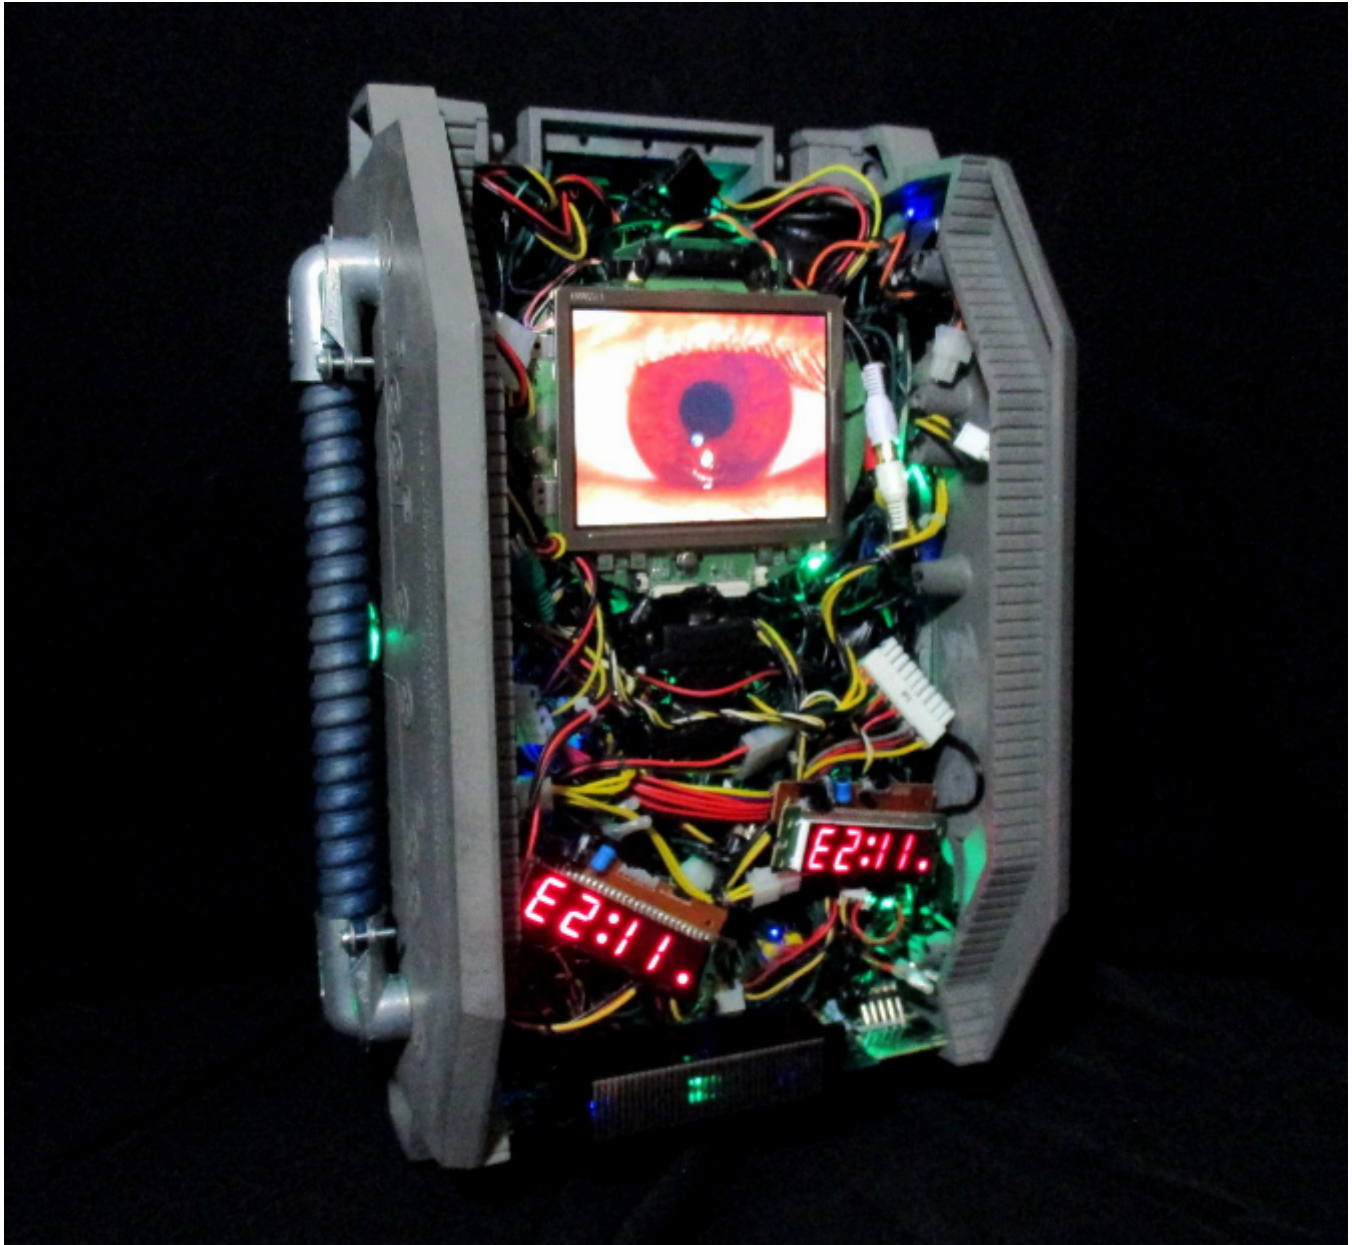

# artéria

Glitch TechX 0-101317-0

Mr Revrac

Sold

REF: 14410

Height: 41 cm (16.1")

Width: 30.5 cm (12")

Depth: 23 cm (9.1")

## DESCRIPTION

---

2017  
Multimedia Assemblage