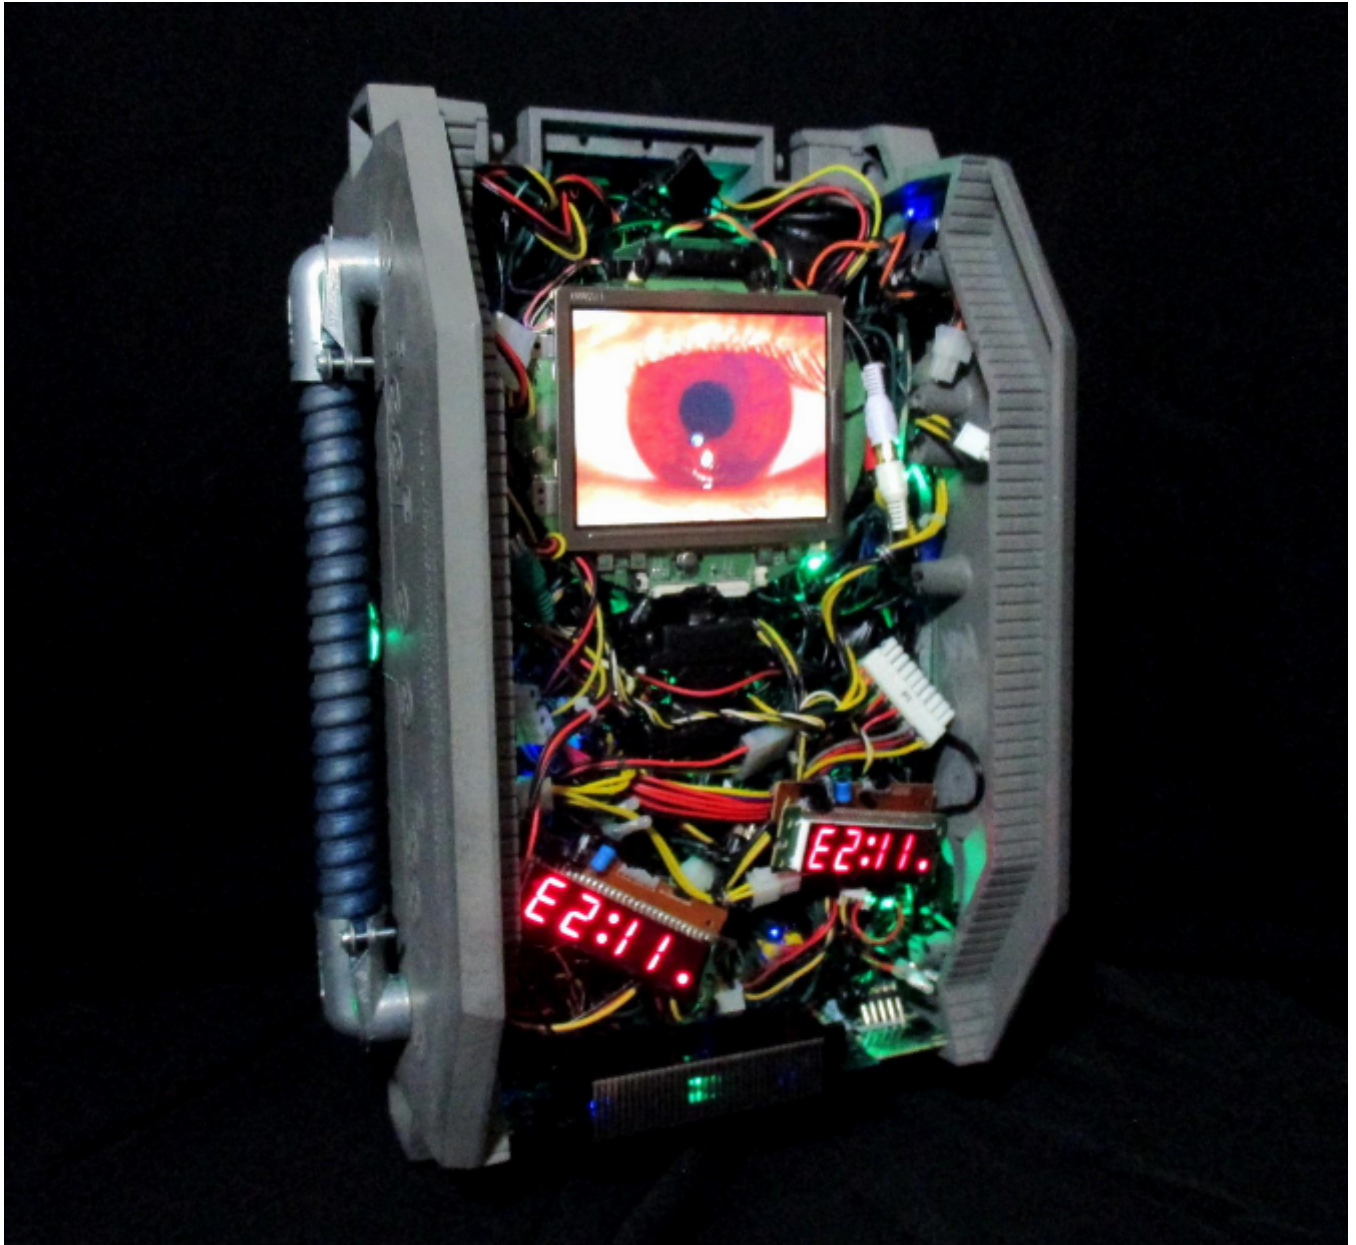

artéria

Glitch TechX 0-101317-0

Mr Revrac

Sold

REF: 14410

Height: 41 cm (16.1")

Width: 30.5 cm (12")

Depth: 23 cm (9.1")

## DESCRIPTION

---

2017  
Multimedia Assemblage