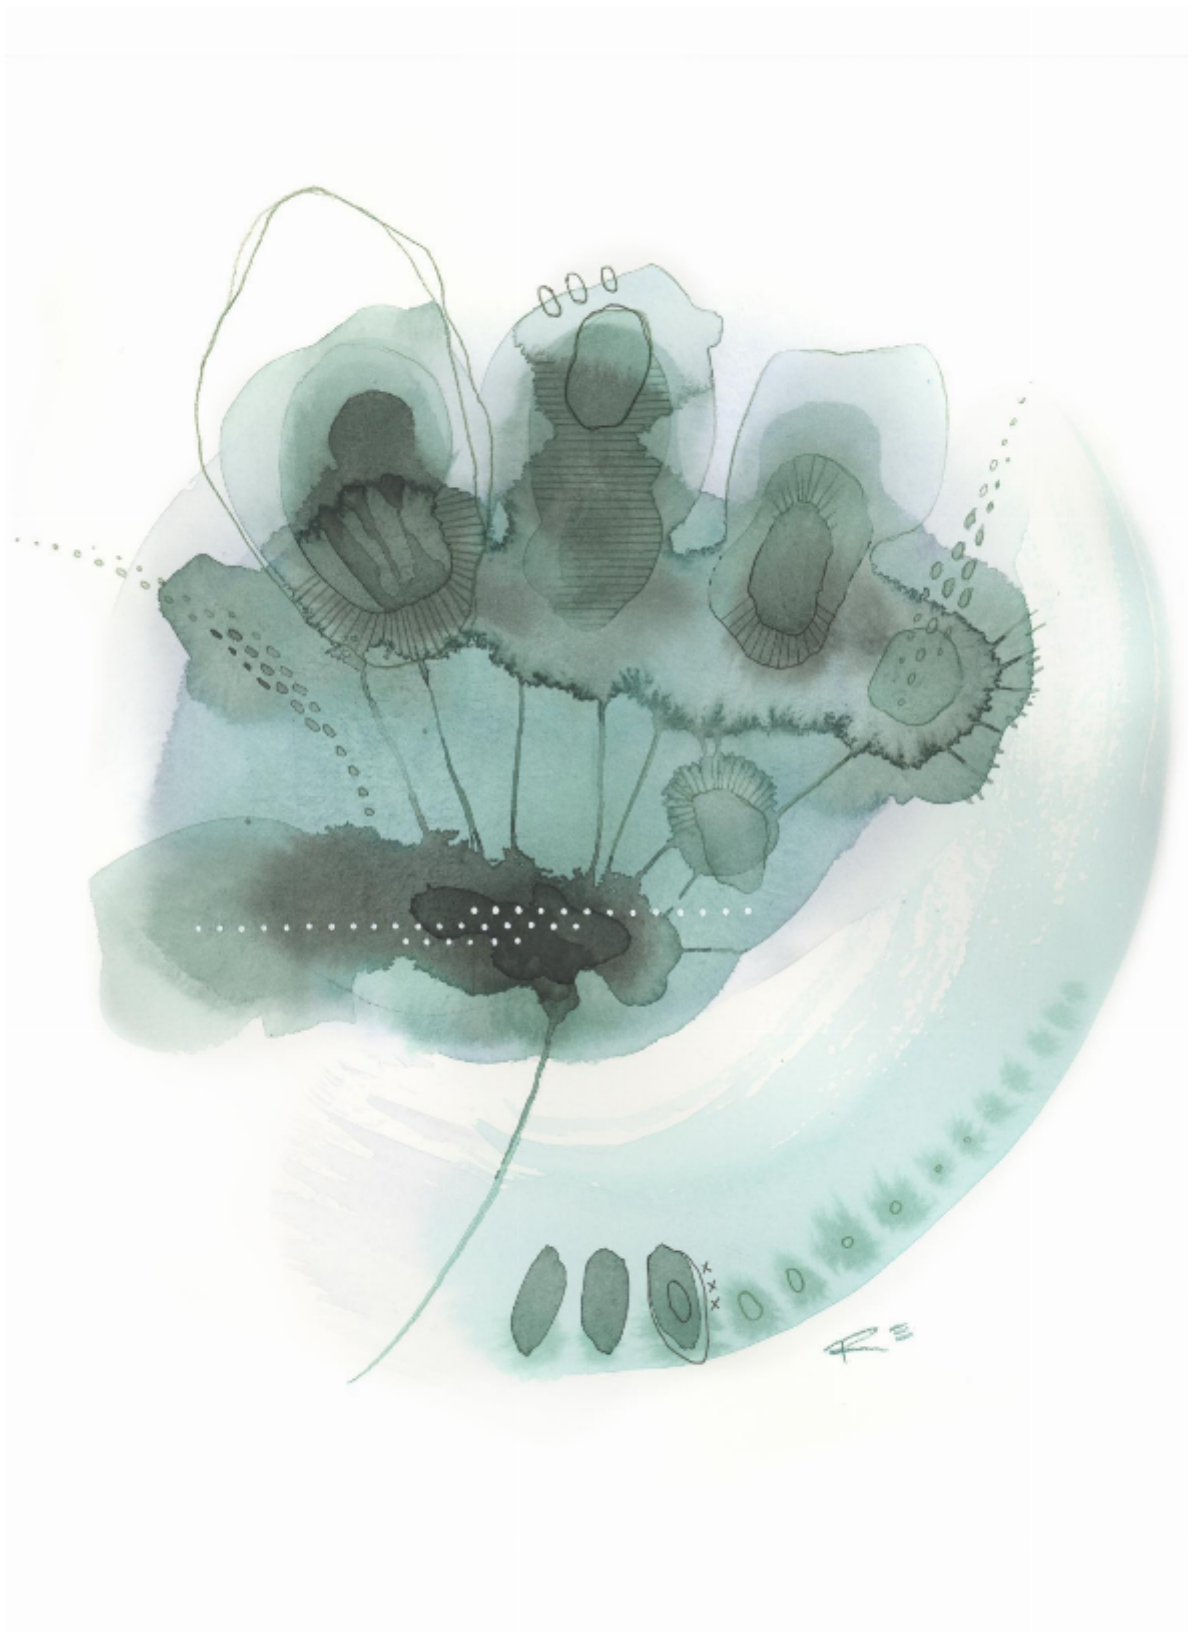

artéria

Abstraction #4

Renée Ève

CA\$210 + TAX

REF: 19712

Height: 27.93 cm (11")

Width: 35.55 cm (14")

DESCRIPTION

Watercolor framed 2024