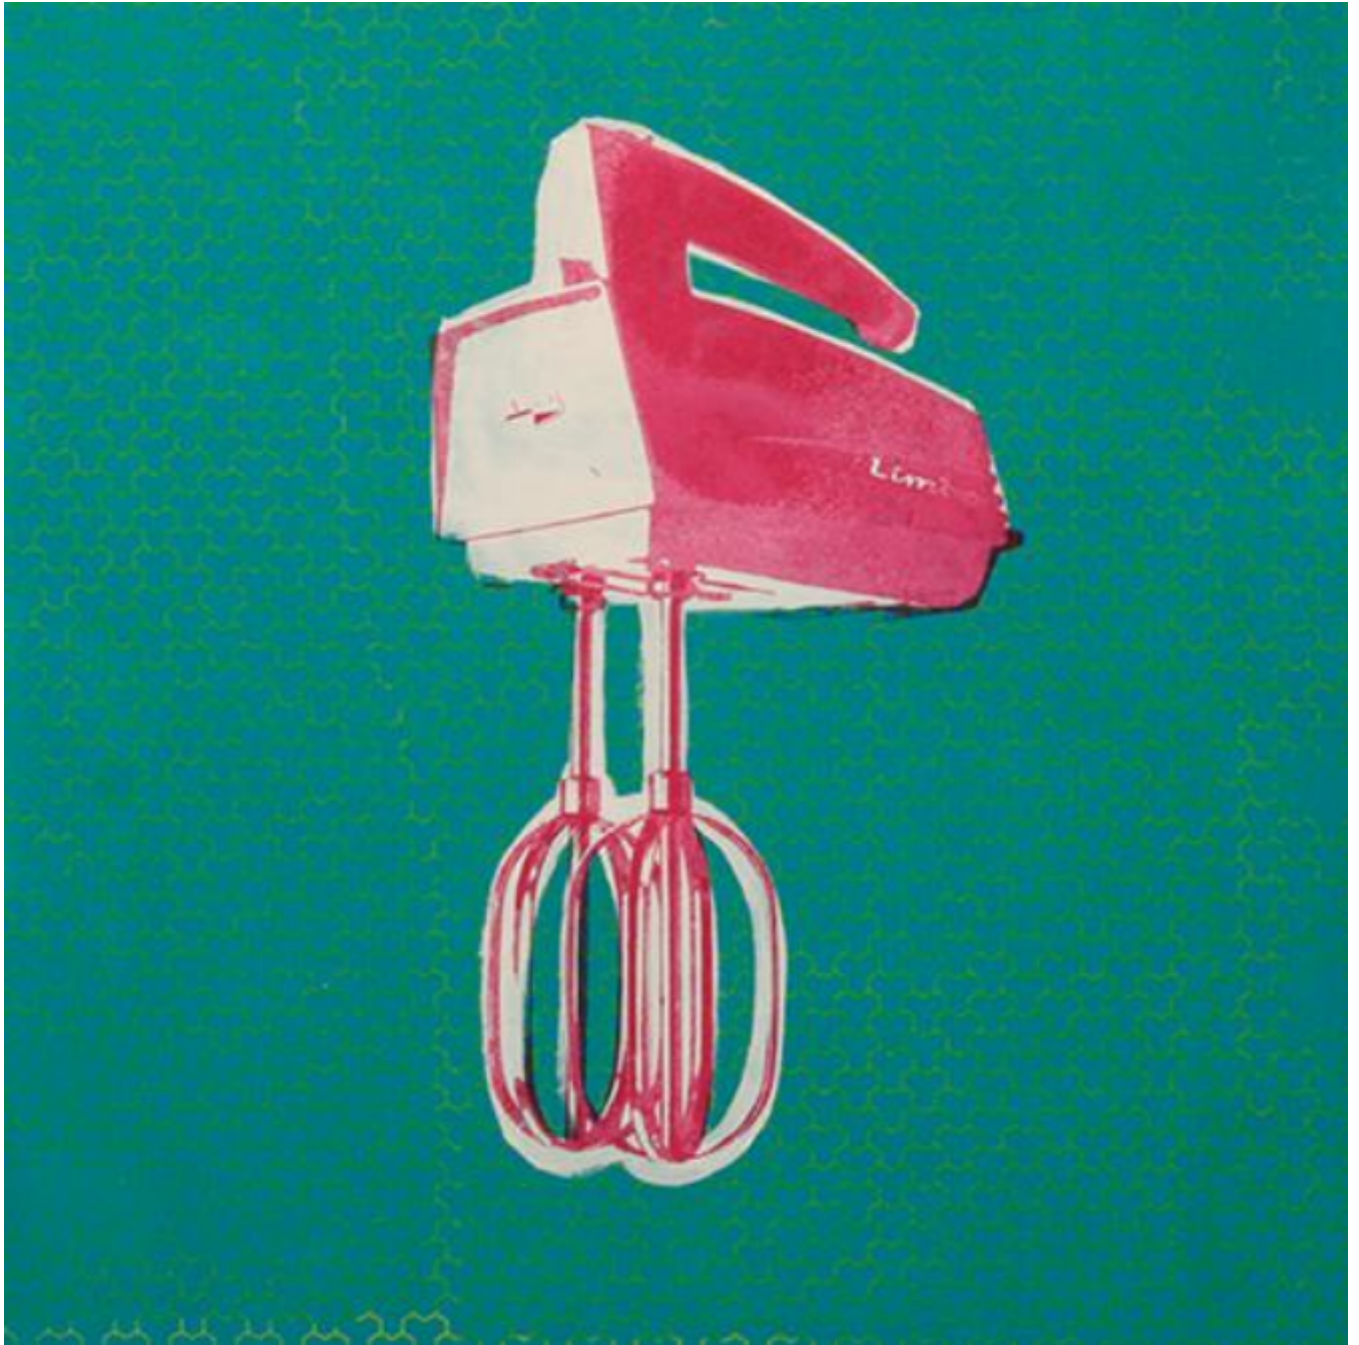

# artéria

mixer on blue

Limbo

CA\$1,010 + TAX

REF: 9742

Height: 61 cm (24")

Width: 61 cm (24")