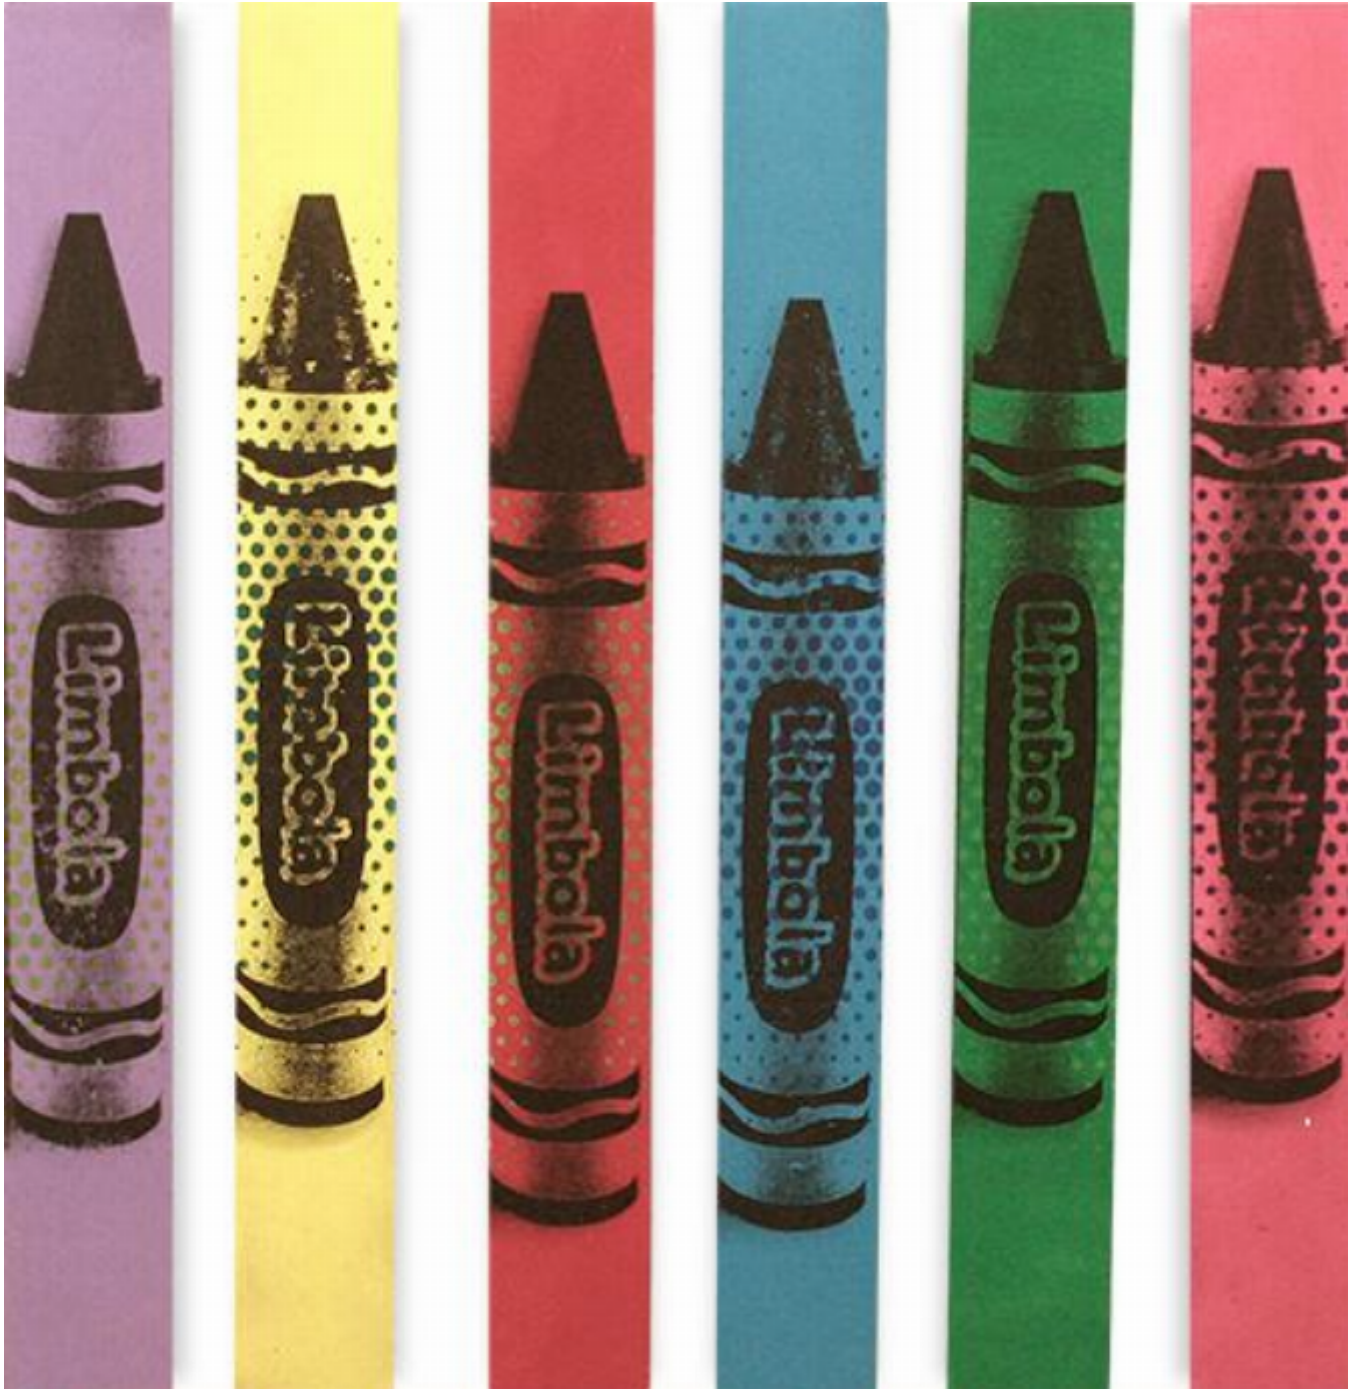

artéria

crayons

Limbo

CA\$130 + TAX

REF: 10092

Height: 8 cm (3.1")

Width: 61 cm (24")