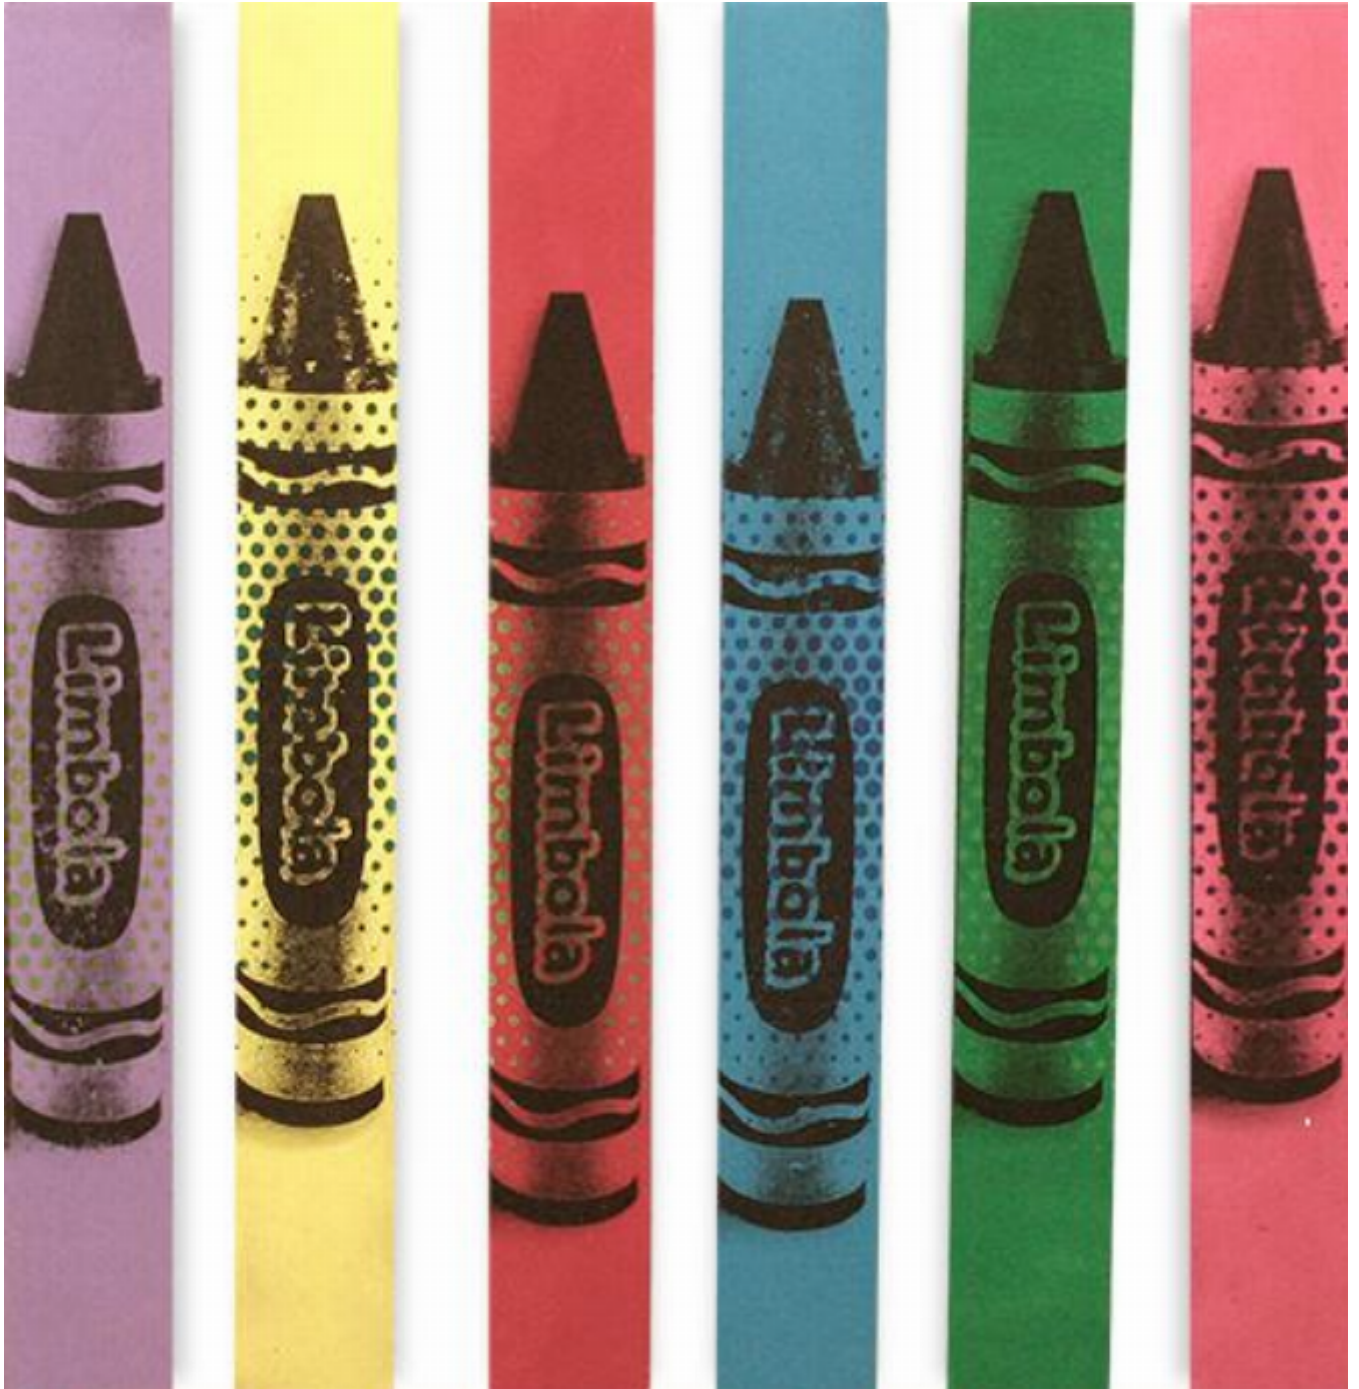

artéria

crayons

Limbo

CA\$130 + TAX

REF: 10092

Height: 8 cm (3.1")

Width: 61 cm (24")

DESCRIPTION