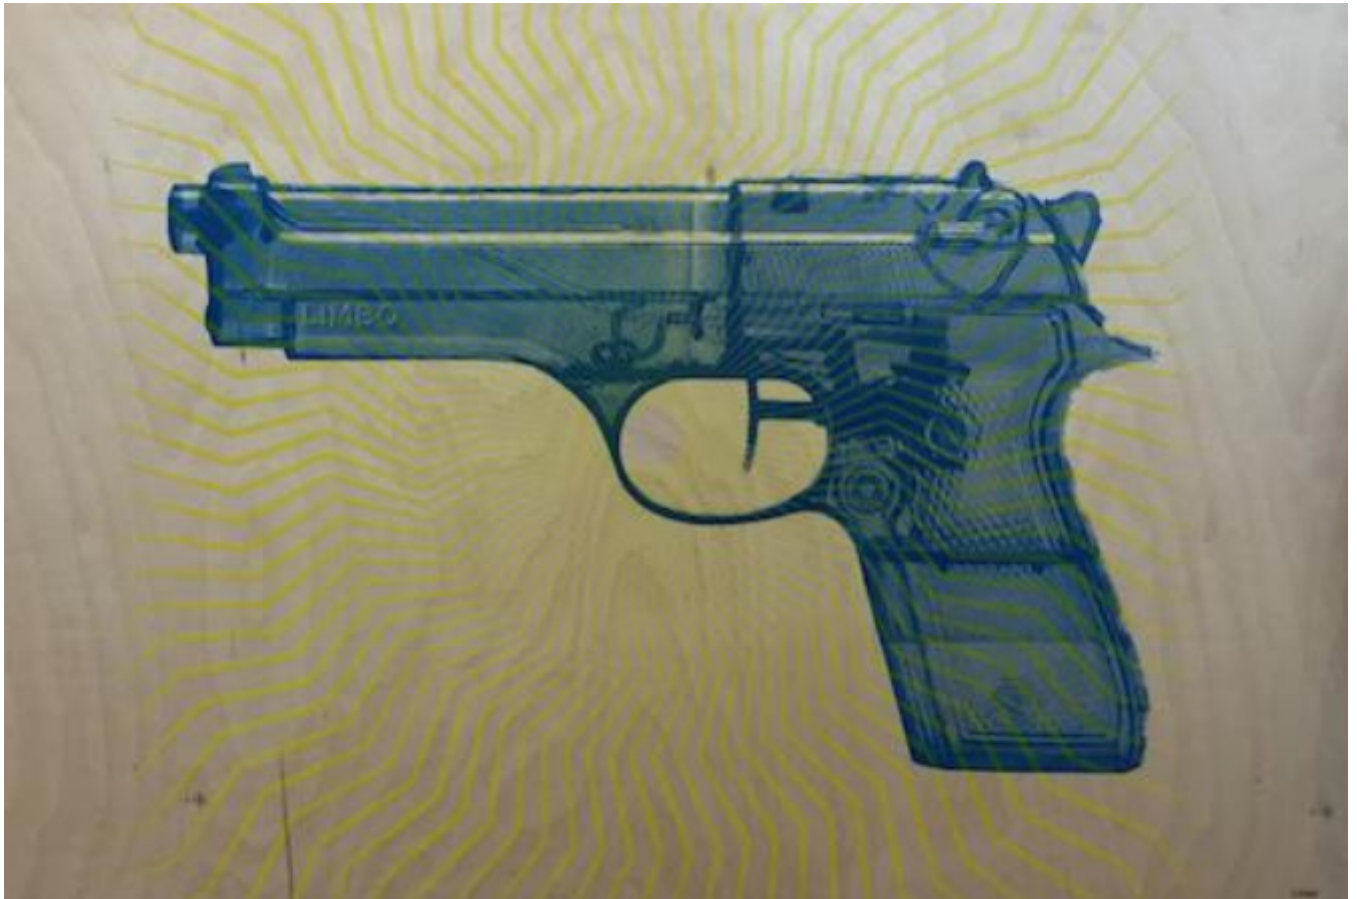

artéria

Blue gun on wood

Limbo

CA\$1,300 + TAX

REF: 11636

Height: 61 cm (24")

Width: 91.5 cm (36")

DESCRIPTION