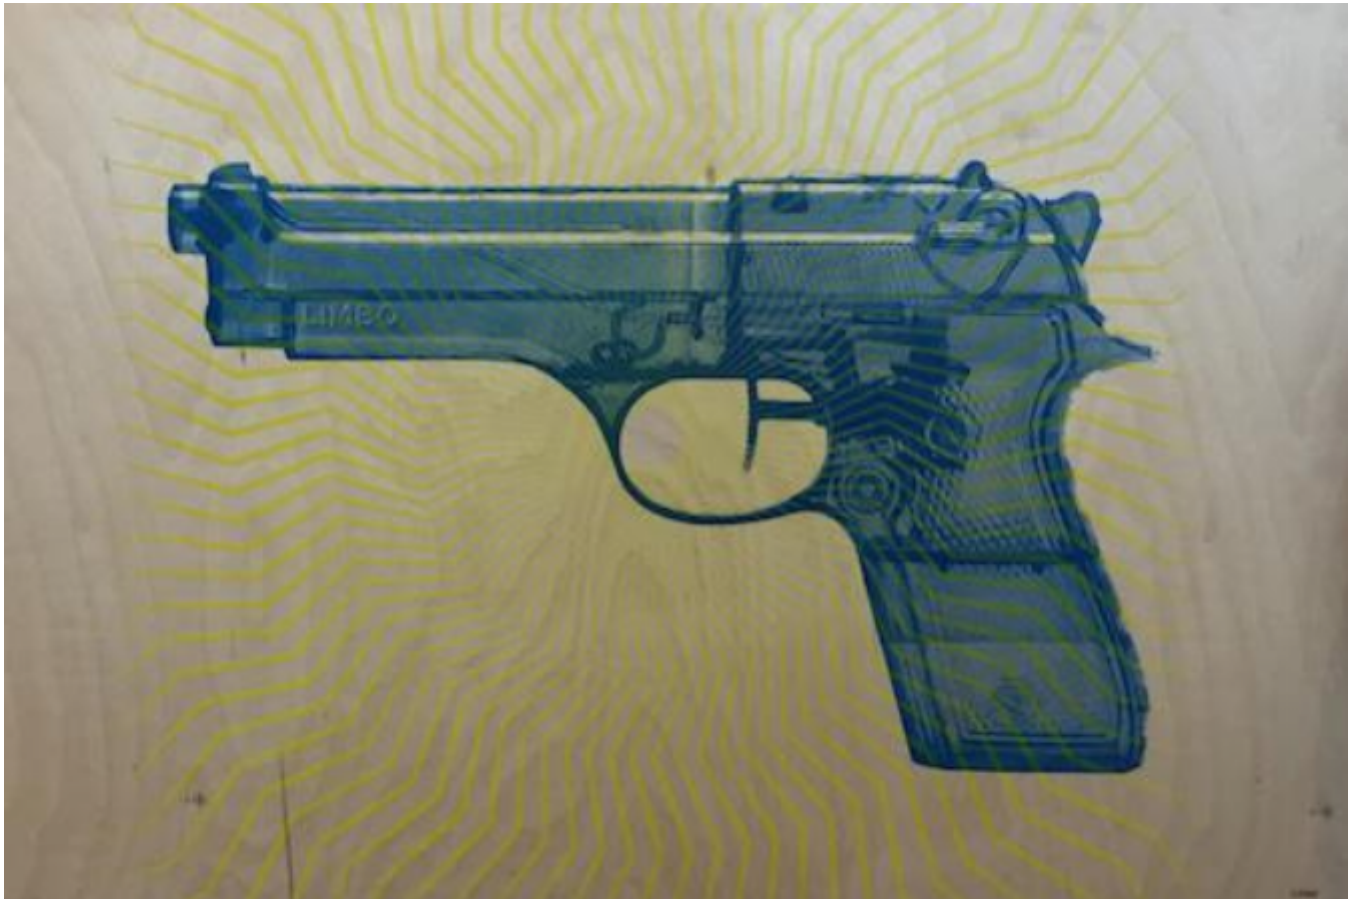

# artéria

Blue gun on wood

Limbo

CA\$1,300 + TAX

REF: 11636

Height: 61 cm (24")

Width: 91.5 cm (36")