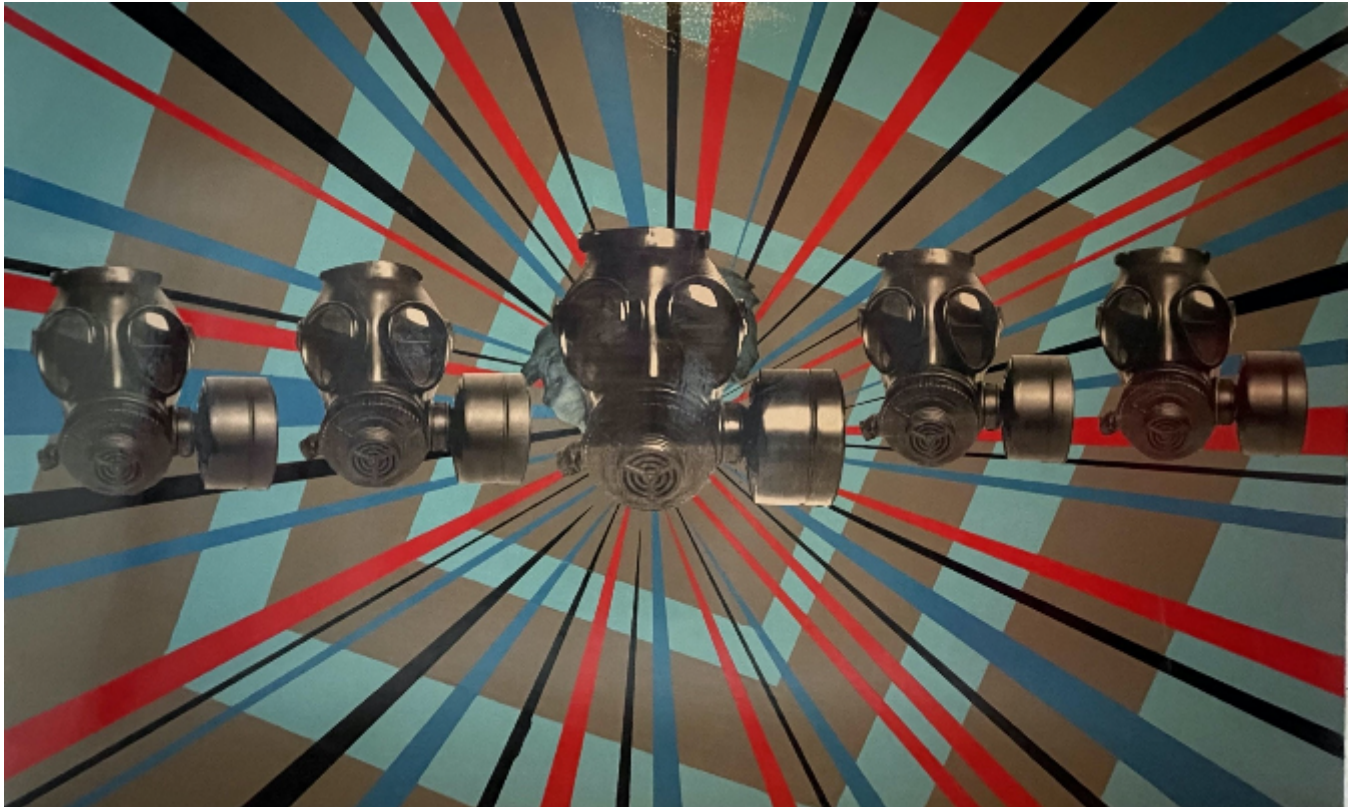

# artéria

x-mass-gas

X-lan

CA\$1,720 + TAX

REF: 16950

Height: 76.17 cm (30")

Width: 121.87 cm (48")