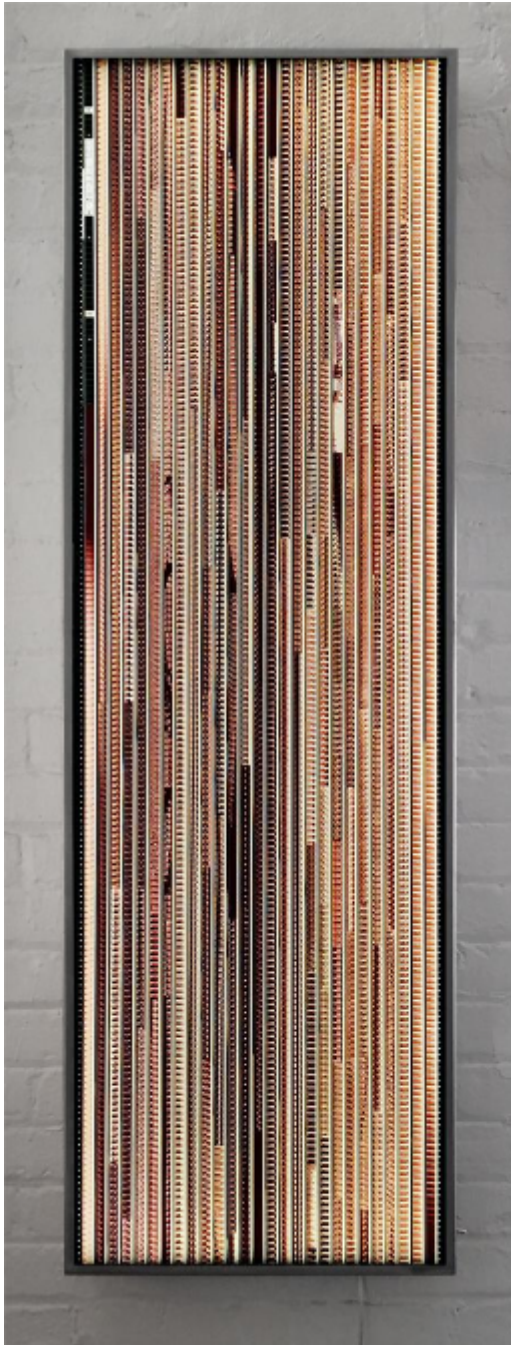

artéria

The Doors 1968 Unknown Soldier

Hugo Cantin

Sold

REF: 14538

Height: 147.5 cm (58.1")

Width: 46 cm (18.1")

DESCRIPTION

2017
RARE, 1968 Promo Film
Light Box / 16mm Film Collage, Metal frame (Transfo-120V)
UNIQUE