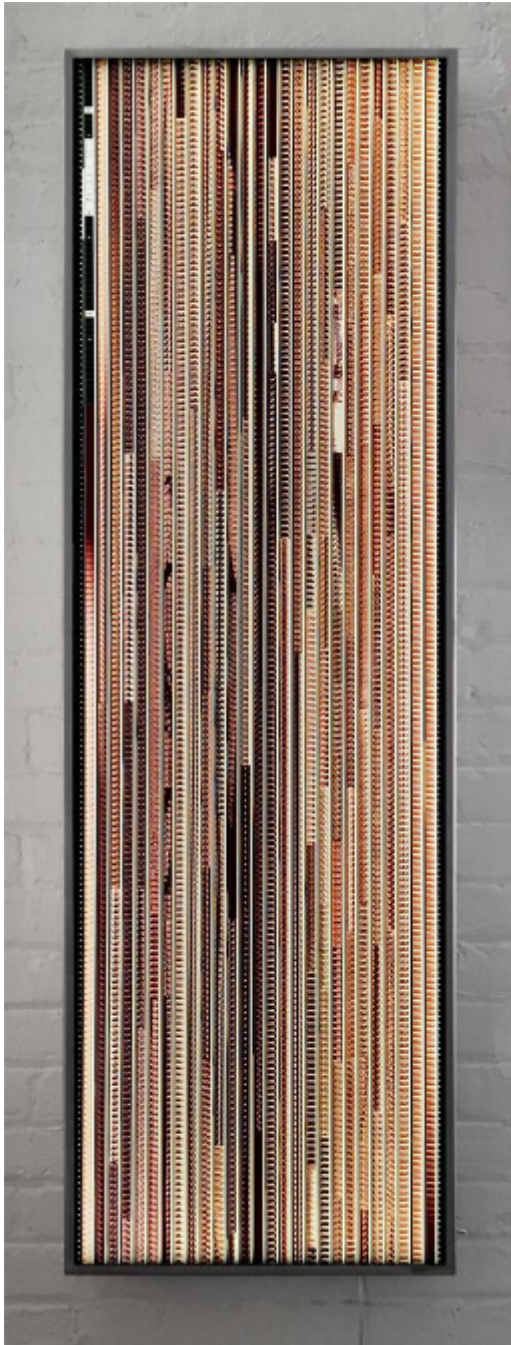

artéria

The Doors 1968 Unknown Soldier

Hugo Cantin

Sold

REF: 14538

Height: 147.5 cm (58.1")

Width: 46 cm (18.1")

## DESCRIPTION

---

2017  
RARE, 1968 Promo Film  
Light Box / 16mm Film Collage, Metal frame (Transfo-120V)  
UNIQUE