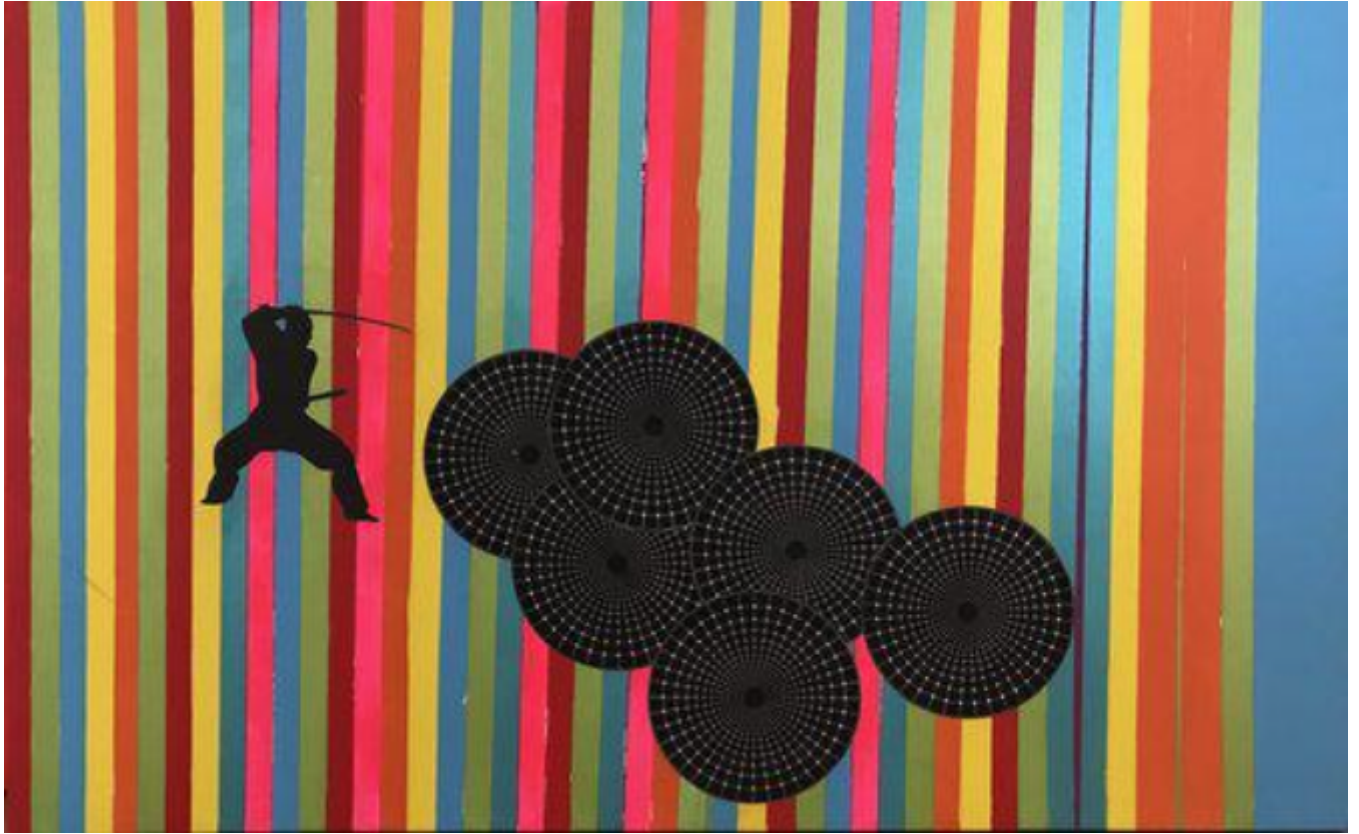

artéria

samourai

Christian Dorey

CA\$1,720 + TAX

REF: 16134

Height: 76.5 cm (30.1")

Width: 122 cm (48")

DESCRIPTION