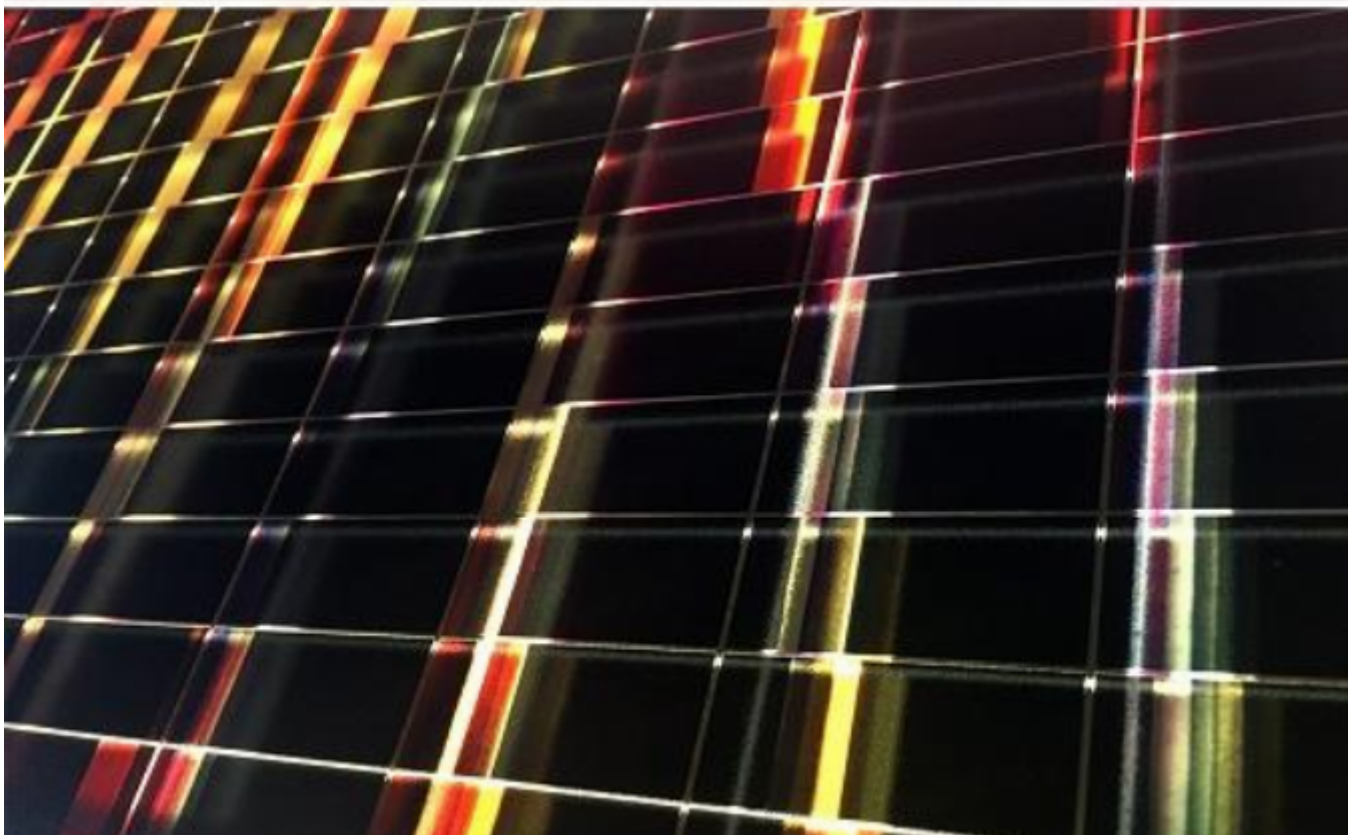

artéria

Psychedelic Abstraction

Hugo Cantin

CA\$2,000 + TAX

REF: 13359

Height: 36 cm (14.2")

Width: 147.5 cm (58.1")

DESCRIPTION

Edition of 5

2017
Light Box / Double Print on Acrylic and Paper