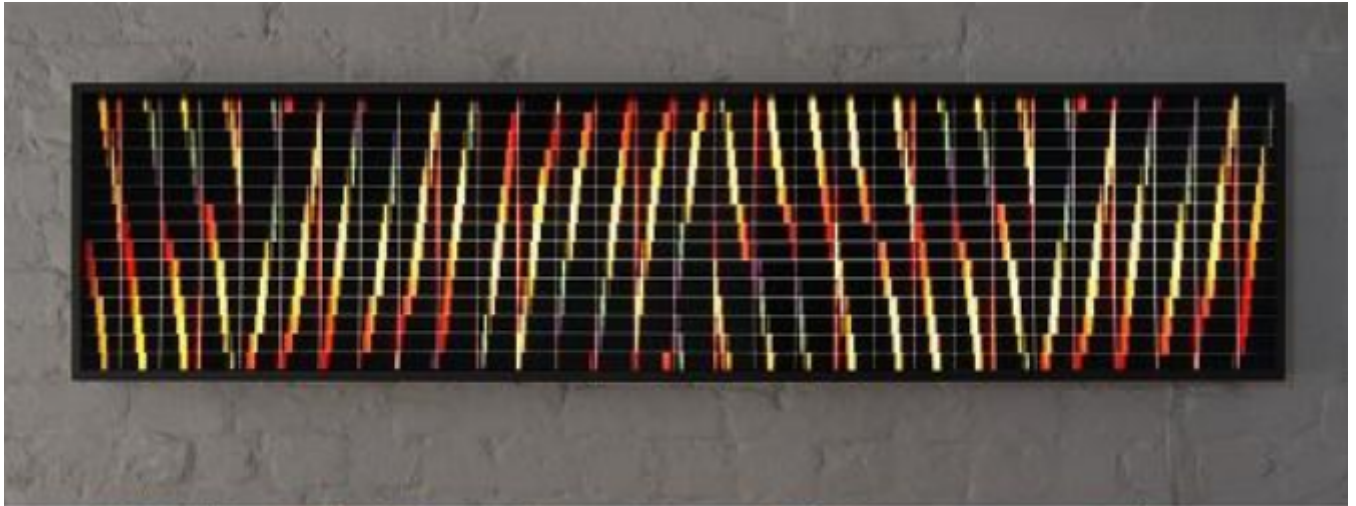

artéria

Psychedelic Abstraction

Hugo Cantin

CA\$2,000 + TAX

REF: 13359

Height: 36 cm (14.2")

Width: 147.5 cm (58.1")

DESCRIPTION

Edition of 5

2017
Light Box / Double Print on Acrylic and Paper