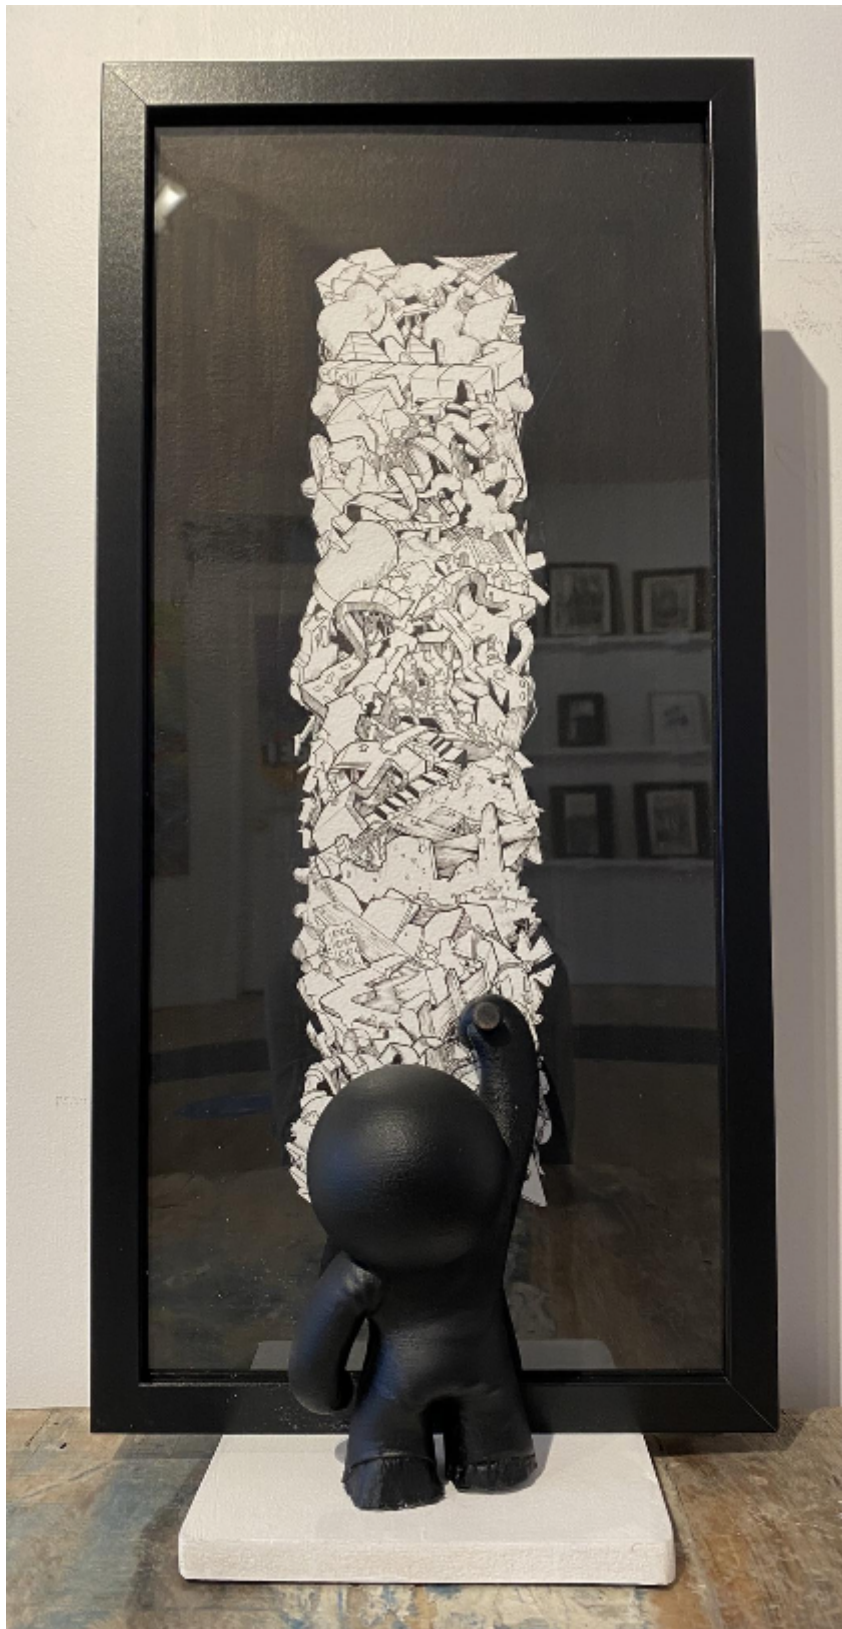

# artéria

## Mono very draws

Damilola Odusote

Sold

REF: 18274

Height: 25.39 cm (10")

Width: 53.32 cm (21")

Depth: 11.43 cm (4.5")