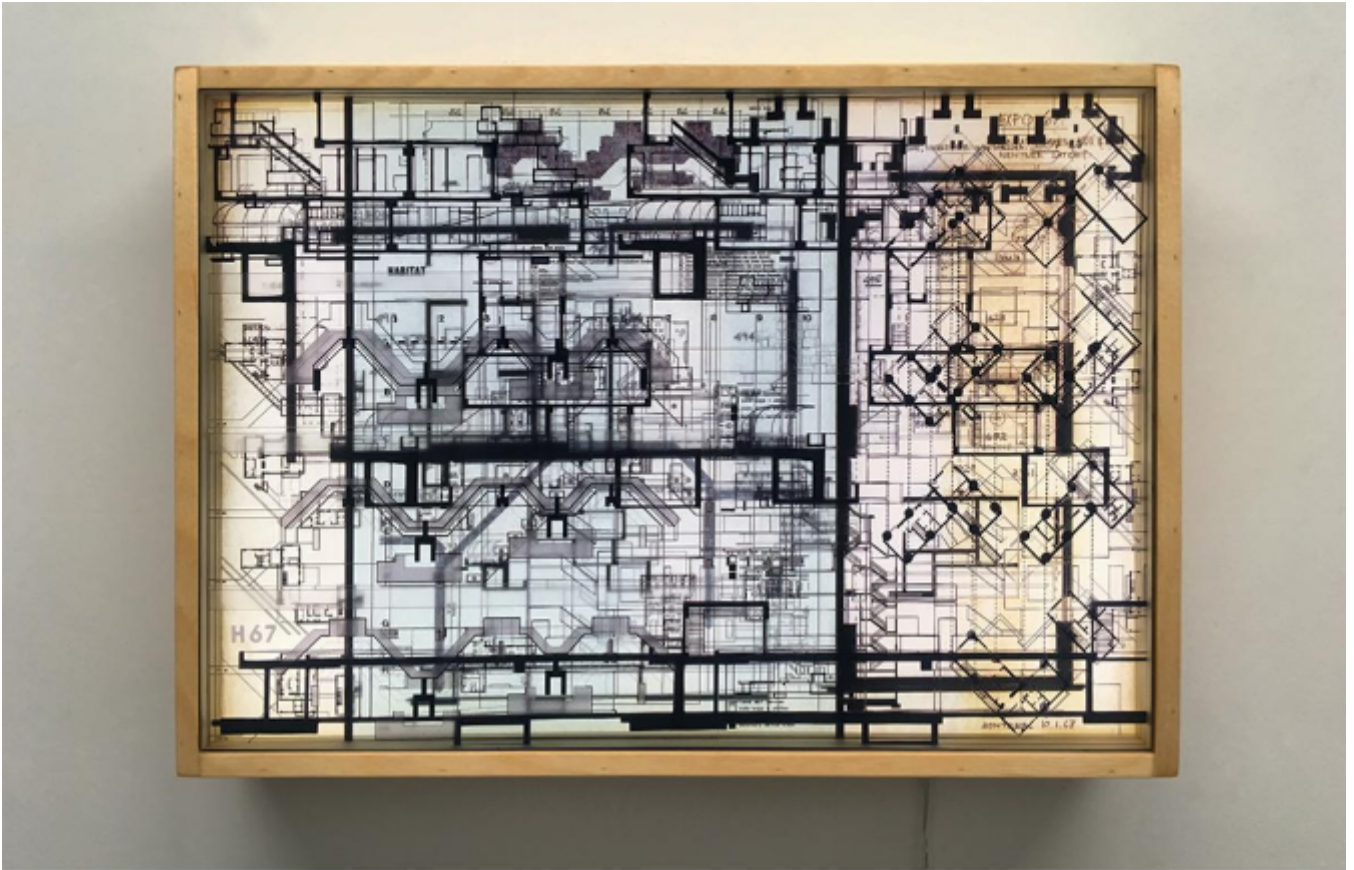

artéria

Habitat67 Masterplan #1

Hugo Cantin

Sold

REF: 16699

Height: 35.5 cm (14")

Width: 51 cm (20.1")

DESCRIPTION

Light Box / Multiple Print on Plexi
Touch Dimmer Switch
2018