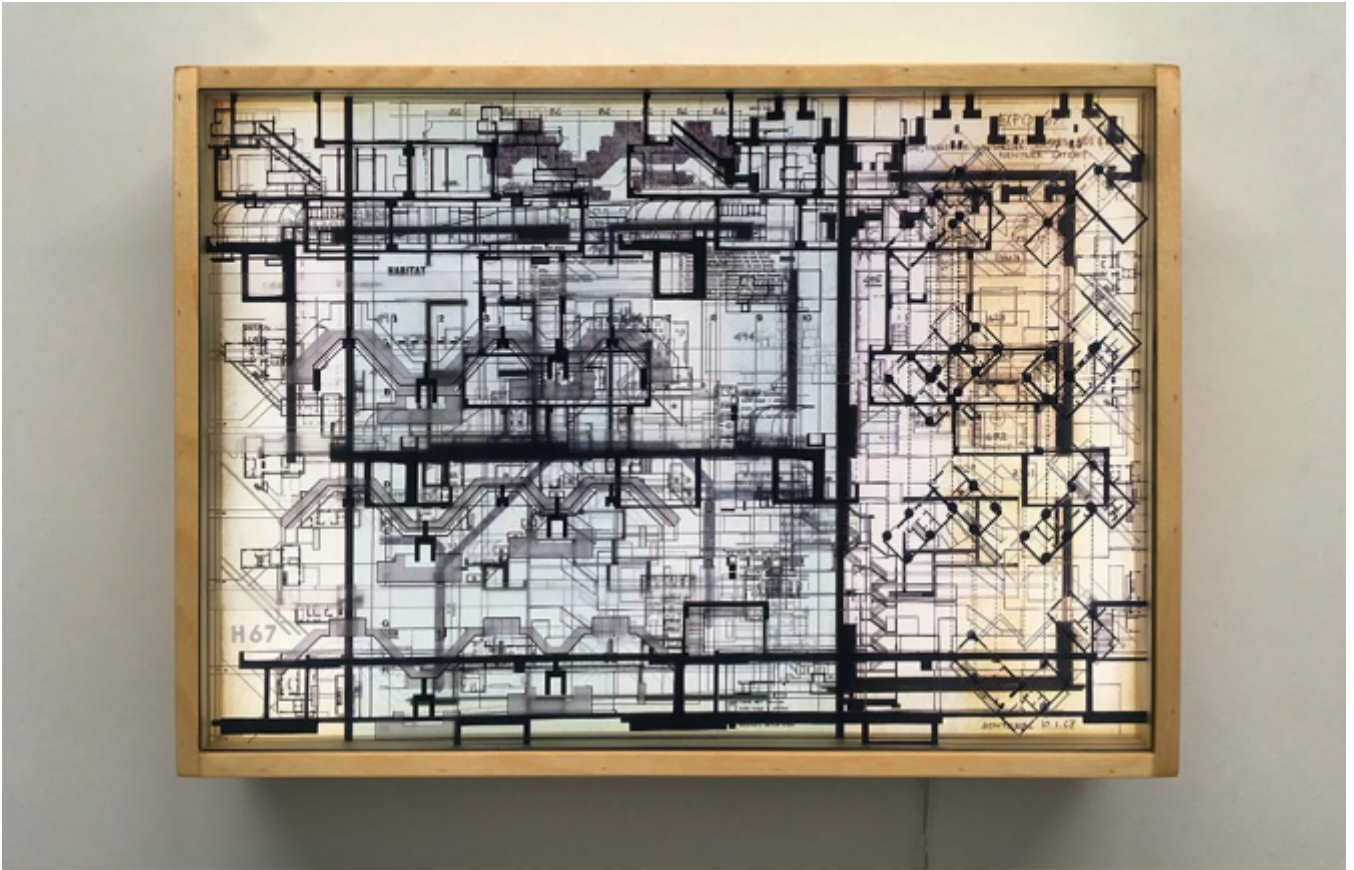

artéria

Habitat67 Masterplan #1

Hugo Cantin

Sold

REF: 16699

Height: 35.5 cm (14")

Width: 51 cm (20.1")

## DESCRIPTION

---

Light Box / Multiple Print on Plexi  
Touch Dimmer Switch  
2018