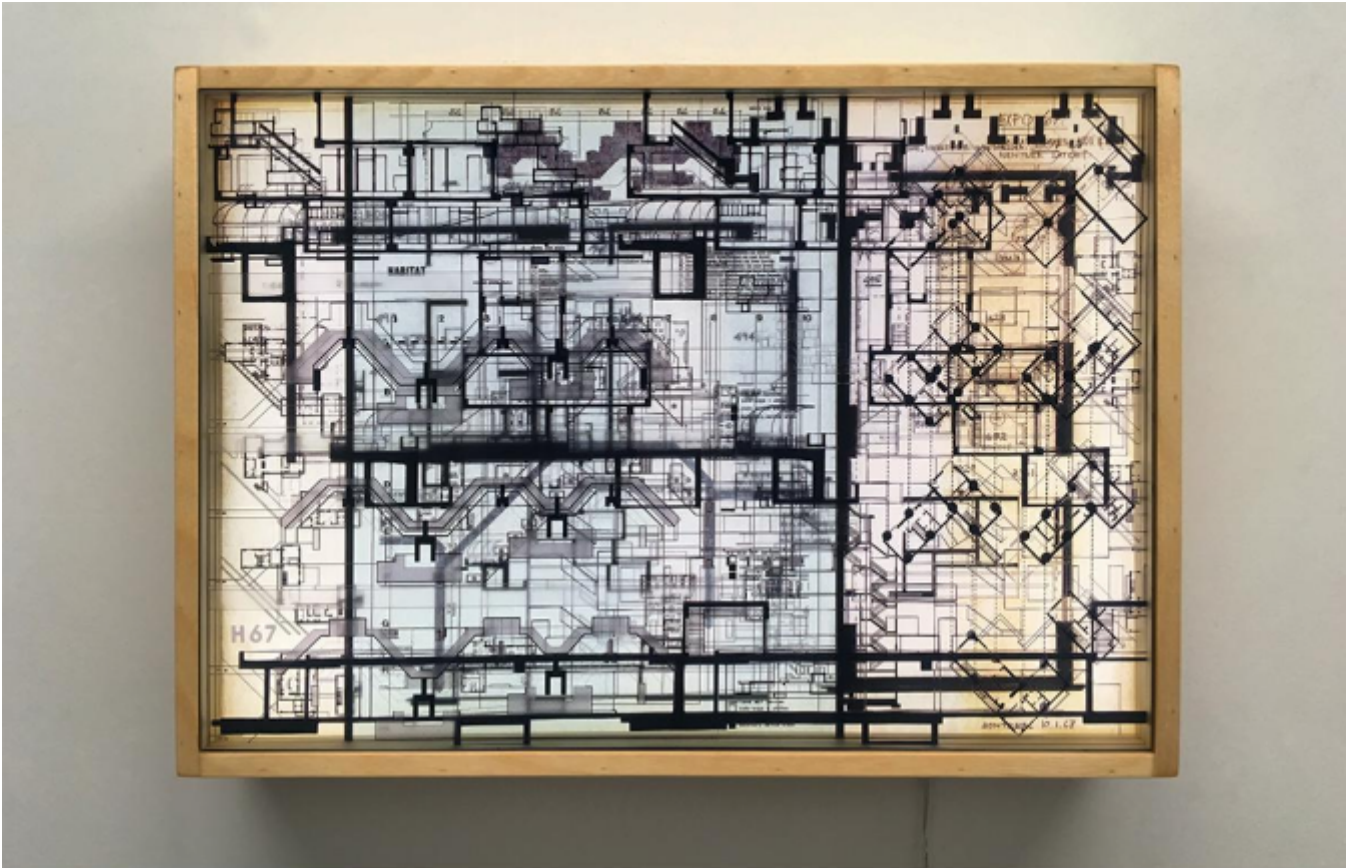

artéria

Habitat67 Masterplan #1

Hugo Cantin

Sold

REF: 16699

Height: 35.5 cm (14")

Width: 51 cm (20.1")

## DESCRIPTION

---

Light Box / Multiple Print on Plexi  
Touch Dimmer Switch  
2018