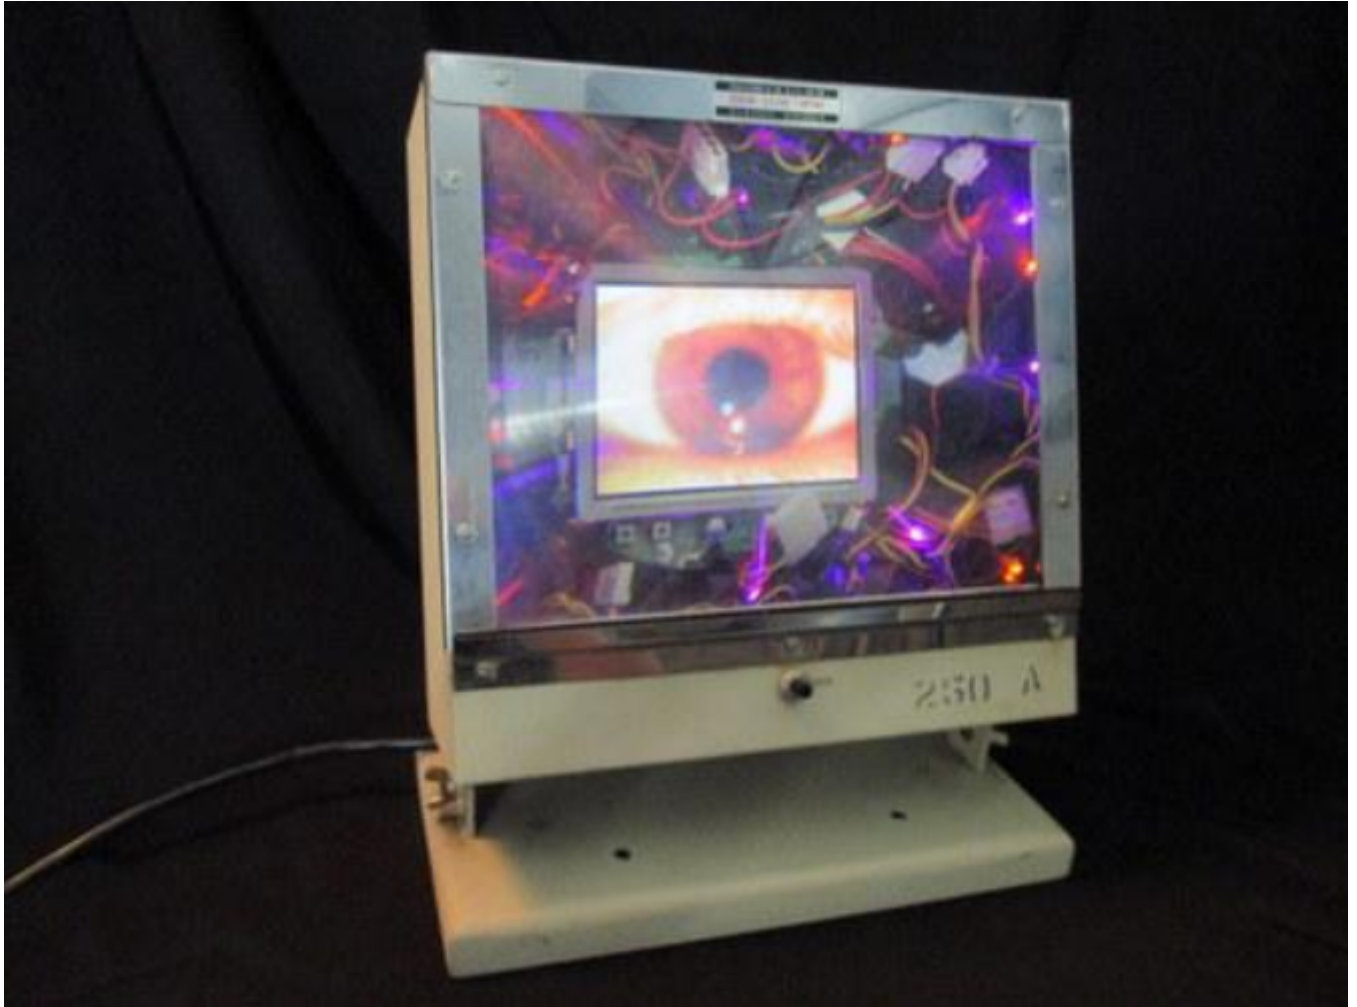

artéria

Glitcher 250-A 0-020216-4

Mr Revrac

Sold

REF: 10861

## DESCRIPTION

---

2016

Front view

SOLD

Dimensions: 14x12x8 inches / 36x30x21 cm