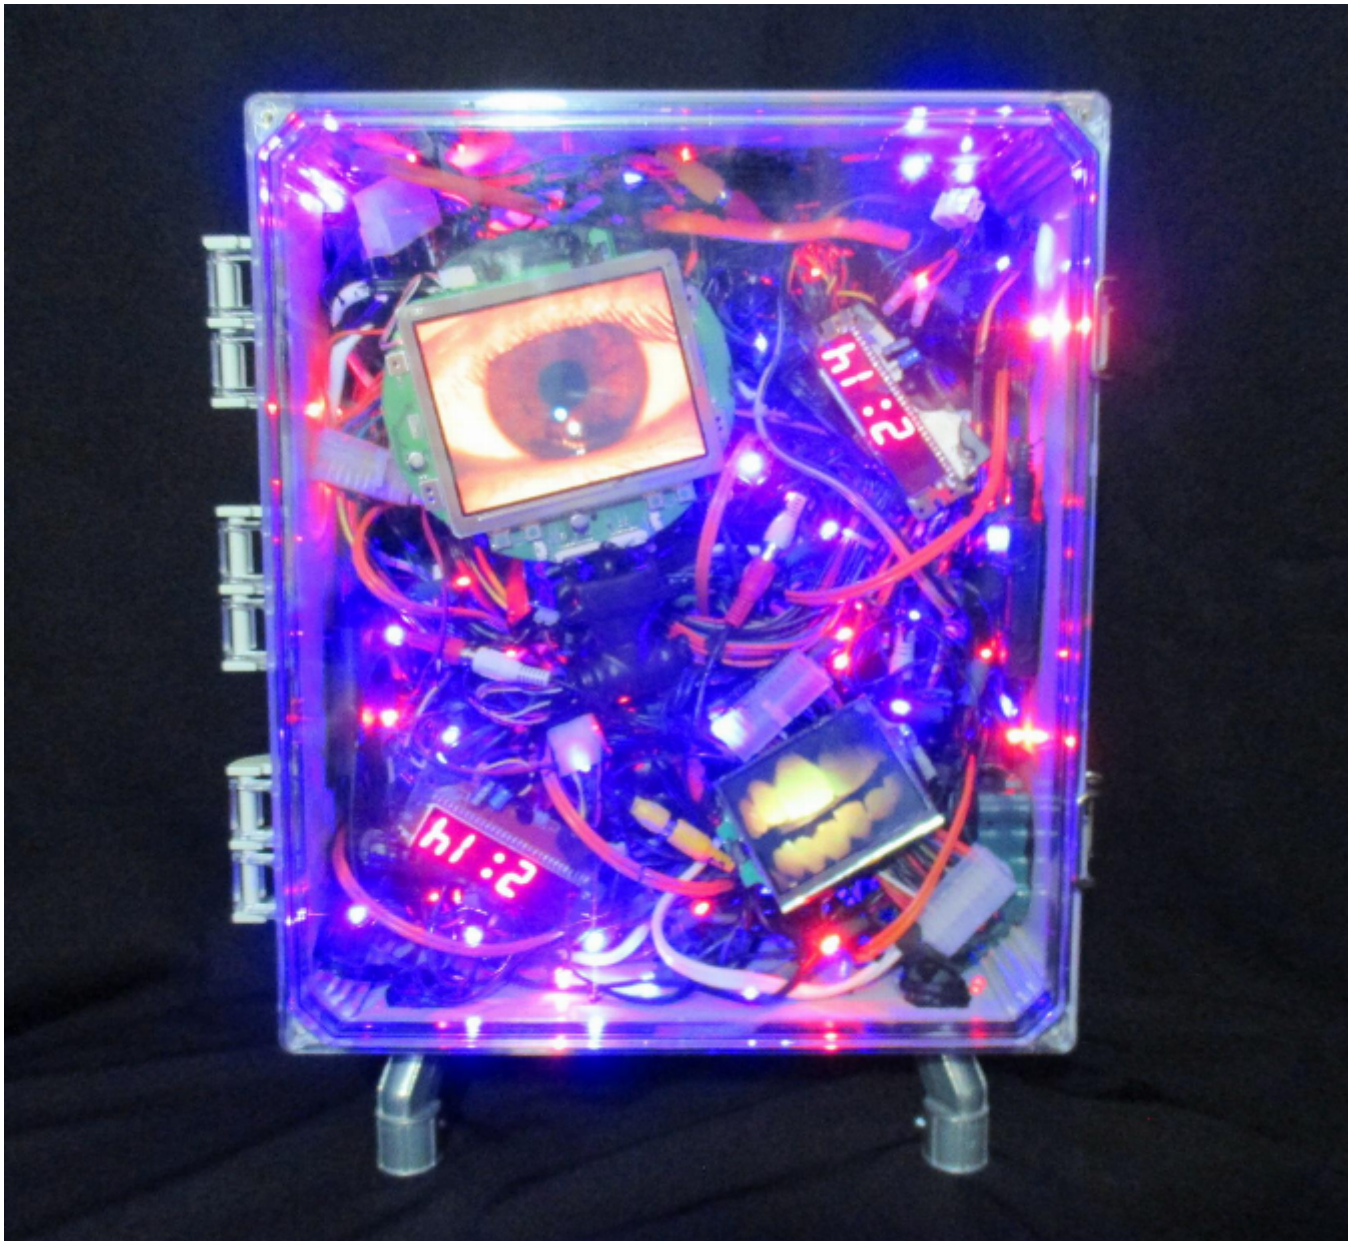

# artéria

Glitch Tech 0-110317-0

Mr Revrac

CA\$3,550 + TAX

REF: 14408

Height: 43.5 cm (17.1")

Width: 36 cm (14.2")

Depth: 20.5 cm (8.1")

## DESCRIPTION

---

2017  
Multimedia Assemblage