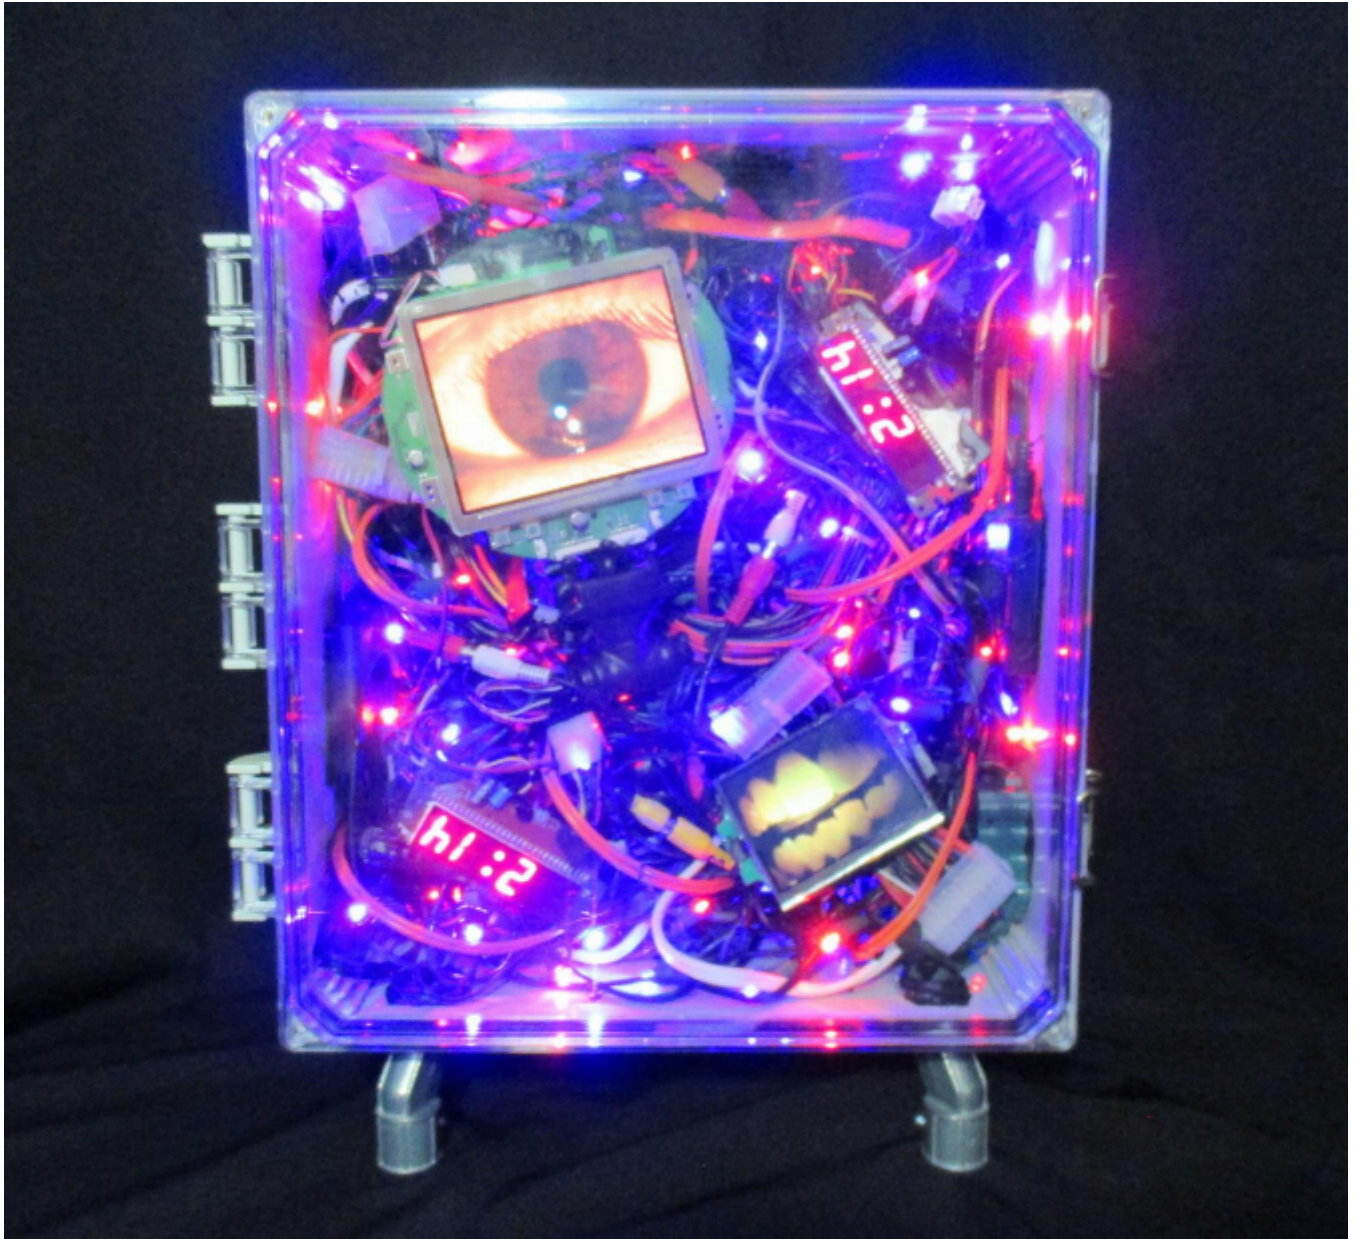

artéria

Glitch Tech 0-110317-0

Mr Revrac

CA\$3,550 + TAX

REF: 14408

Height: 43.5 cm (17.1")

Width: 36 cm (14.2")

Depth: 20.5 cm (8.1")

DESCRIPTION

2017
Multimedia Assemblage