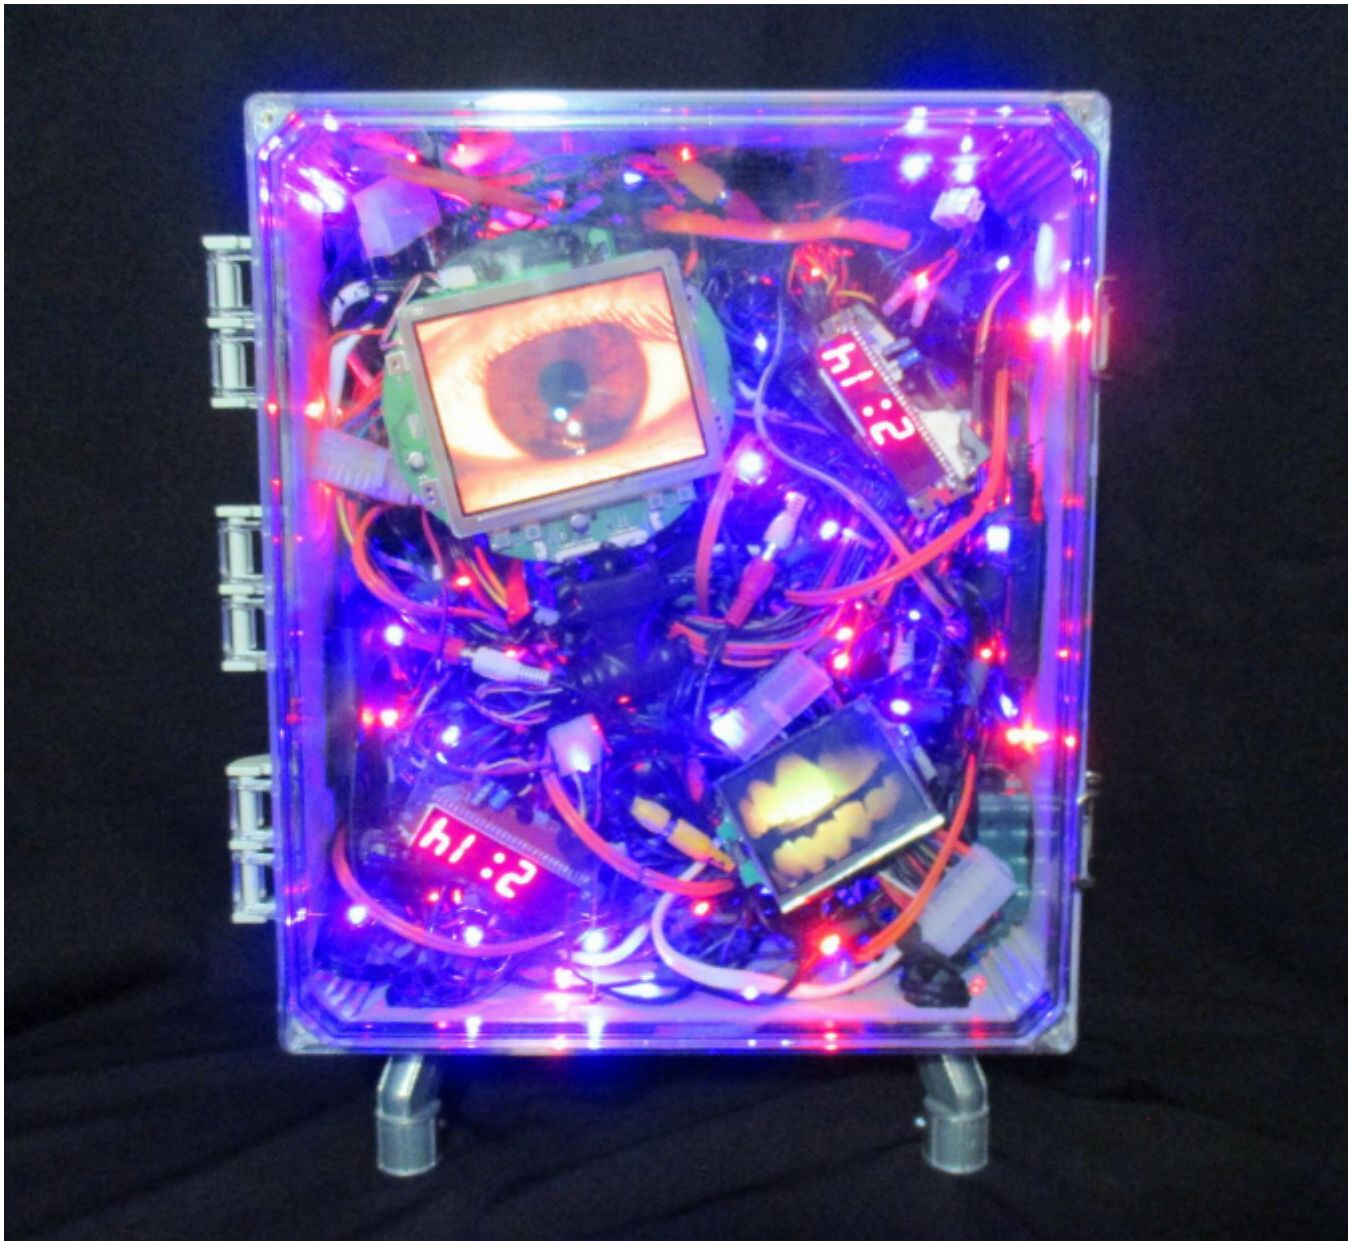

# artéria

Glitch Tech 0-110317-0

Mr Revrac

CA\$3,550 + TAX

REF: 14408

Height: 43.5 cm (17.1")

Width: 36 cm (14.2")

Depth: 20.5 cm (8.1")

## DESCRIPTION

---

2017  
Multimedia Assemblage