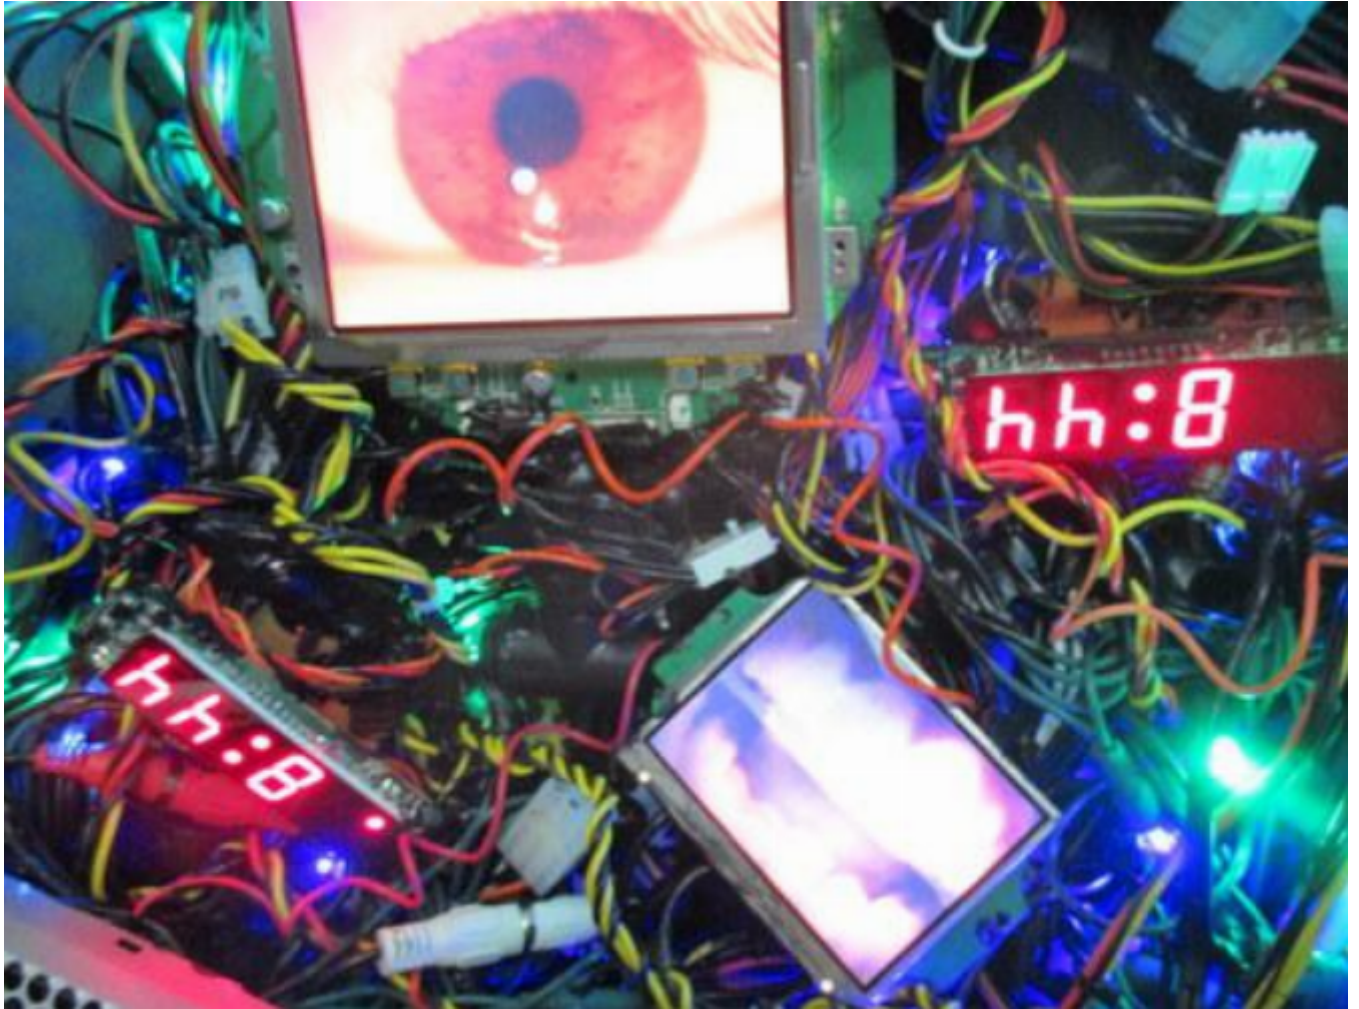

artéria

Glitch-Tech 0-012816-0

Mr Revrac

Sold

REF: 10870

## DESCRIPTION

---

2016

Front view - zoom

SOLD

Dimensions: 18x15x8 inches / 46x38x21 cm