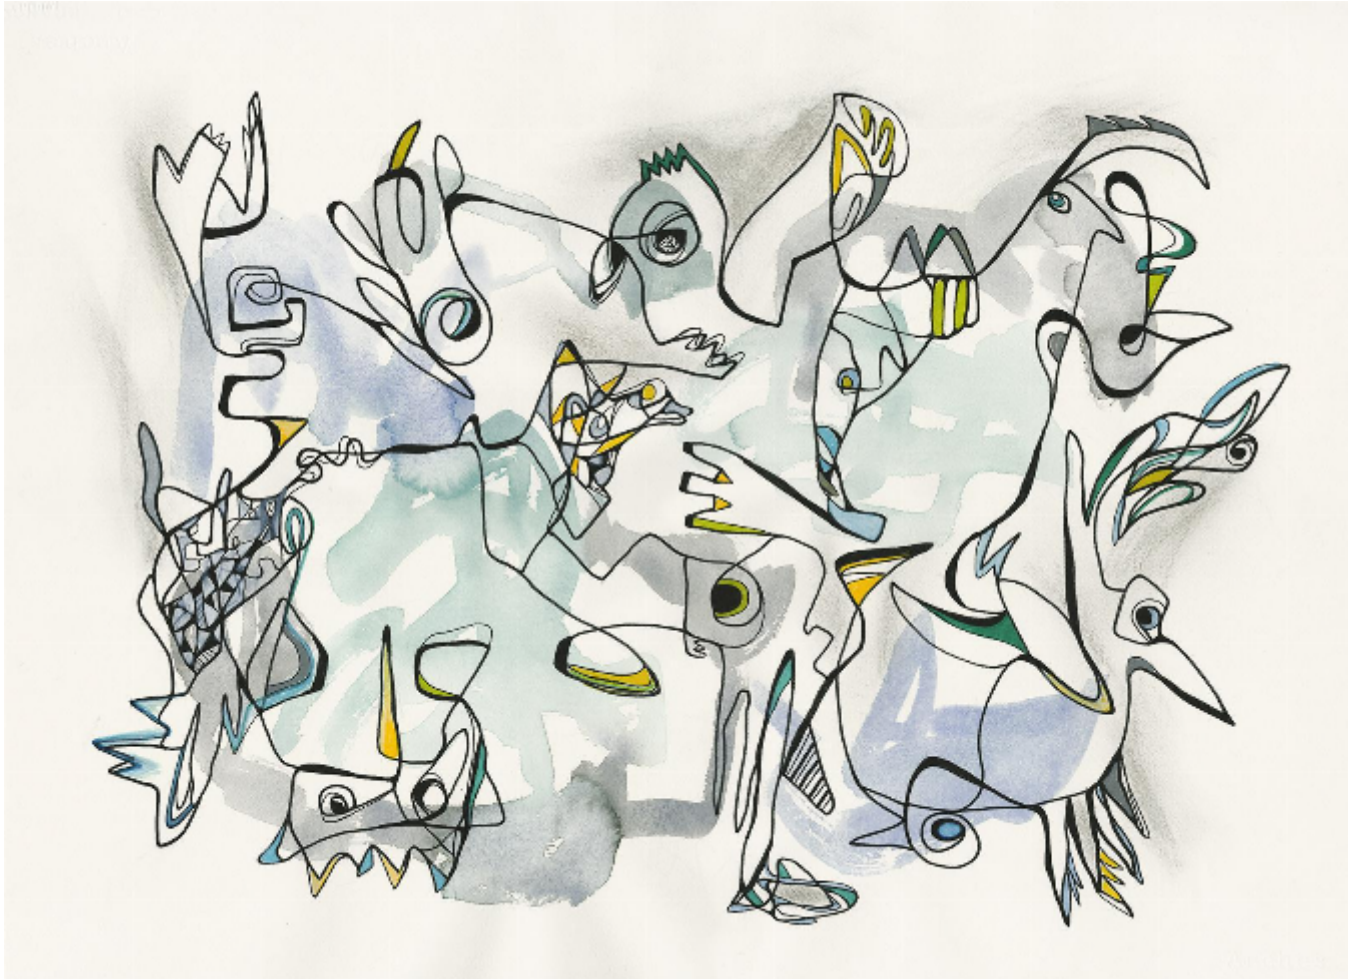

artéria

Chimère 5

Carole Arbic

Sold

REF: 16684

Height: 56 cm (22")

Width: 76 cm (29.9")

## DESCRIPTION

---

Watercolor and marker on paper