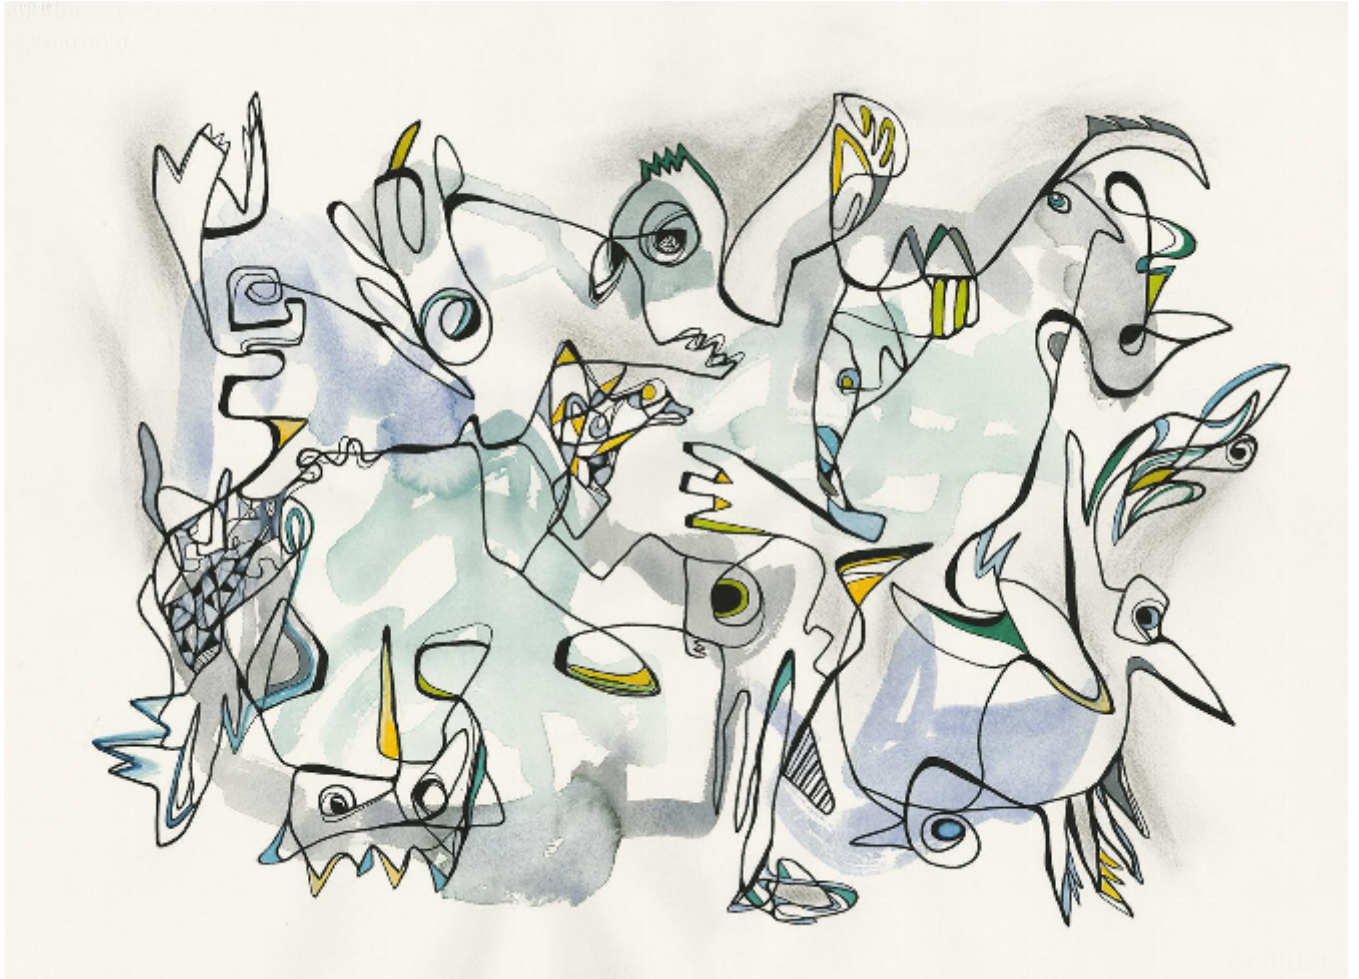

artéria

Chimère 5

Carole Arbic

Sold

REF: 16684

Height: 56 cm (22")

Width: 76 cm (29.9")

## DESCRIPTION

---

Watercolor and marker on paper