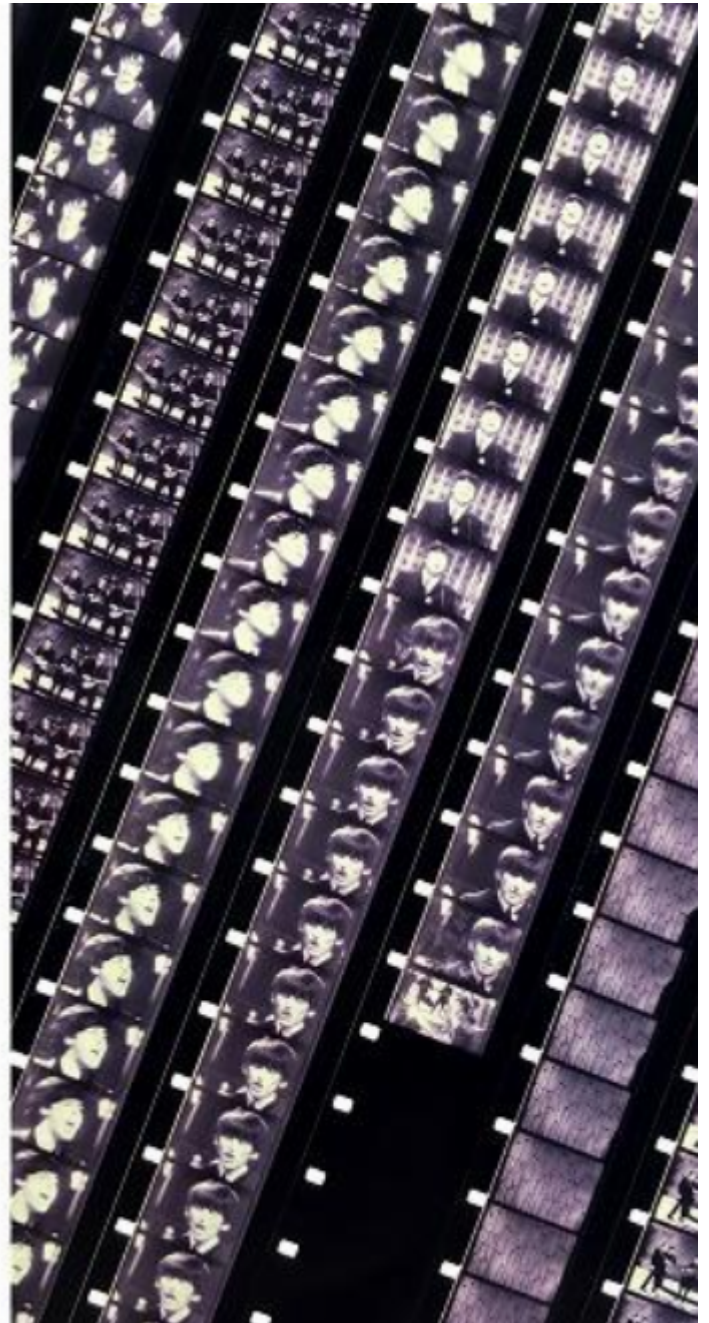

artéria

The Beatles-Ed Sullivan Show

Hugo Cantin

Sold

REF: 13718

Height: 91.5 cm (36")

Width: 36 cm (14.2")

DESCRIPTION