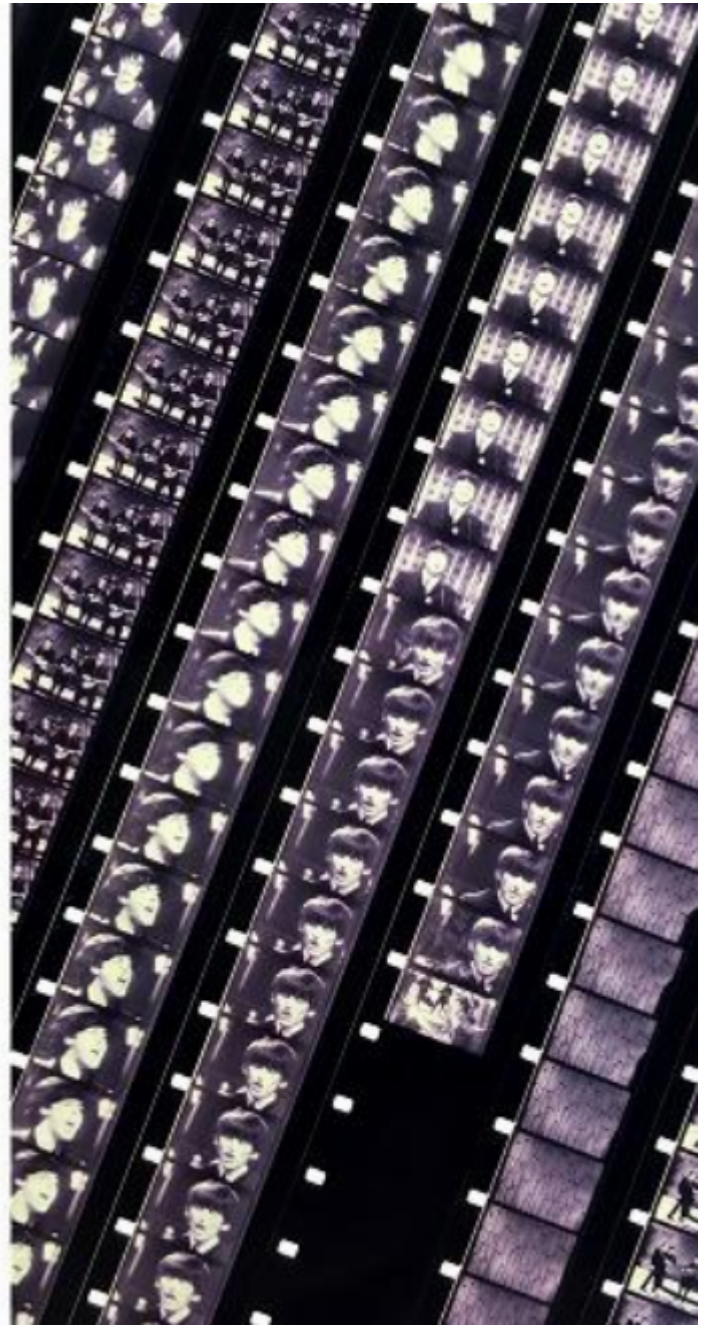

artéria

The Beatles-Ed Sullivan Show

Hugo Cantin

Sold

REF: 13718

Height: 91.5 cm (36")

Width: 36 cm (14.2")

DESCRIPTION