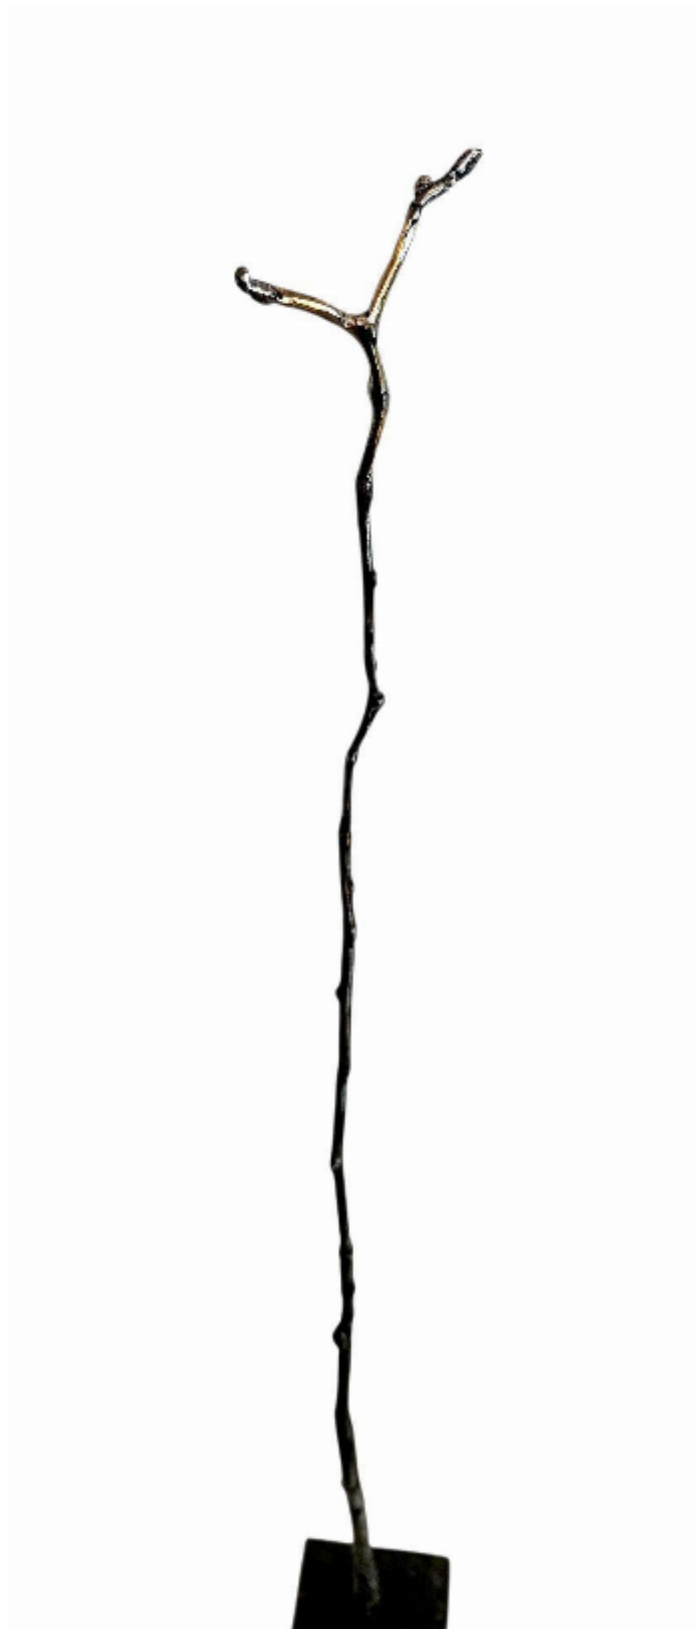

artéria

Les bois dormants 79

Jeff Alarie

CA\$800 + TAX

REF: 20408

Height: 138.38 cm (54.5")

Width: 10.16 cm (4")

Depth: 5.08 cm (2")

DESCRIPTION

2025
Acier régulier bronze et acrylique