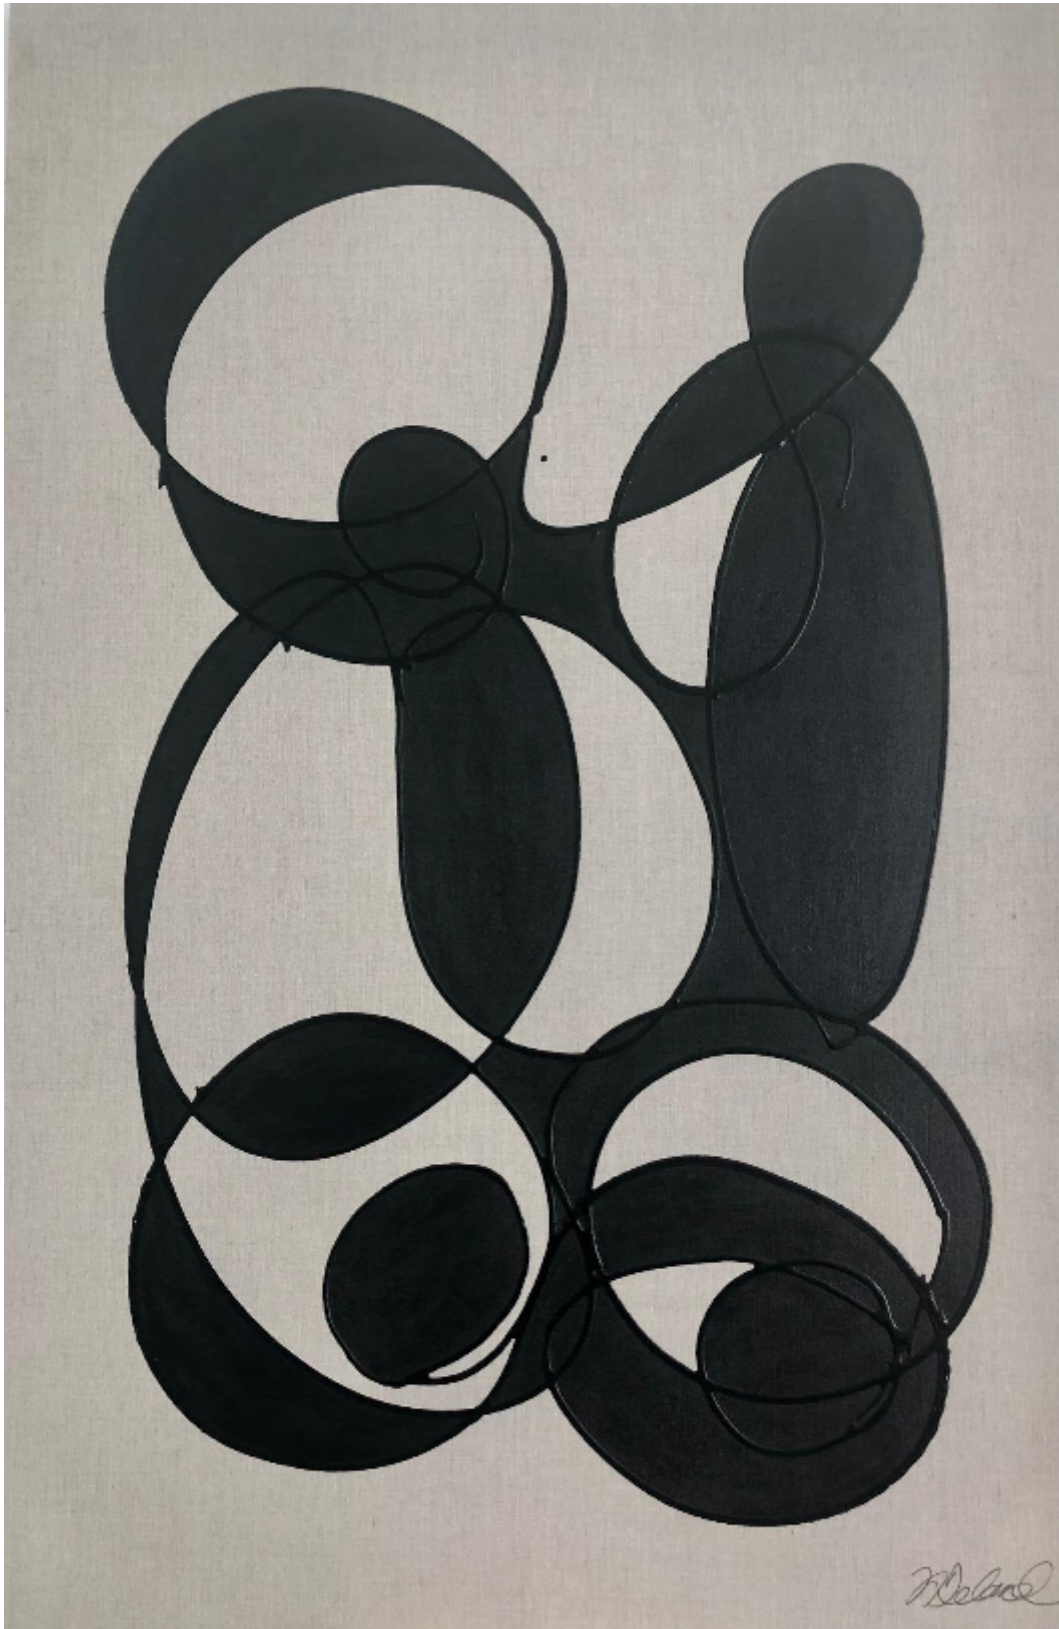

artéria

Nouveau depart

Nathalie Deland

Sold

REF: 16805

Height: 152.34 cm (60")

Width: 101.56 cm (40")

## DESCRIPTION

---

2021  
Painting on linen