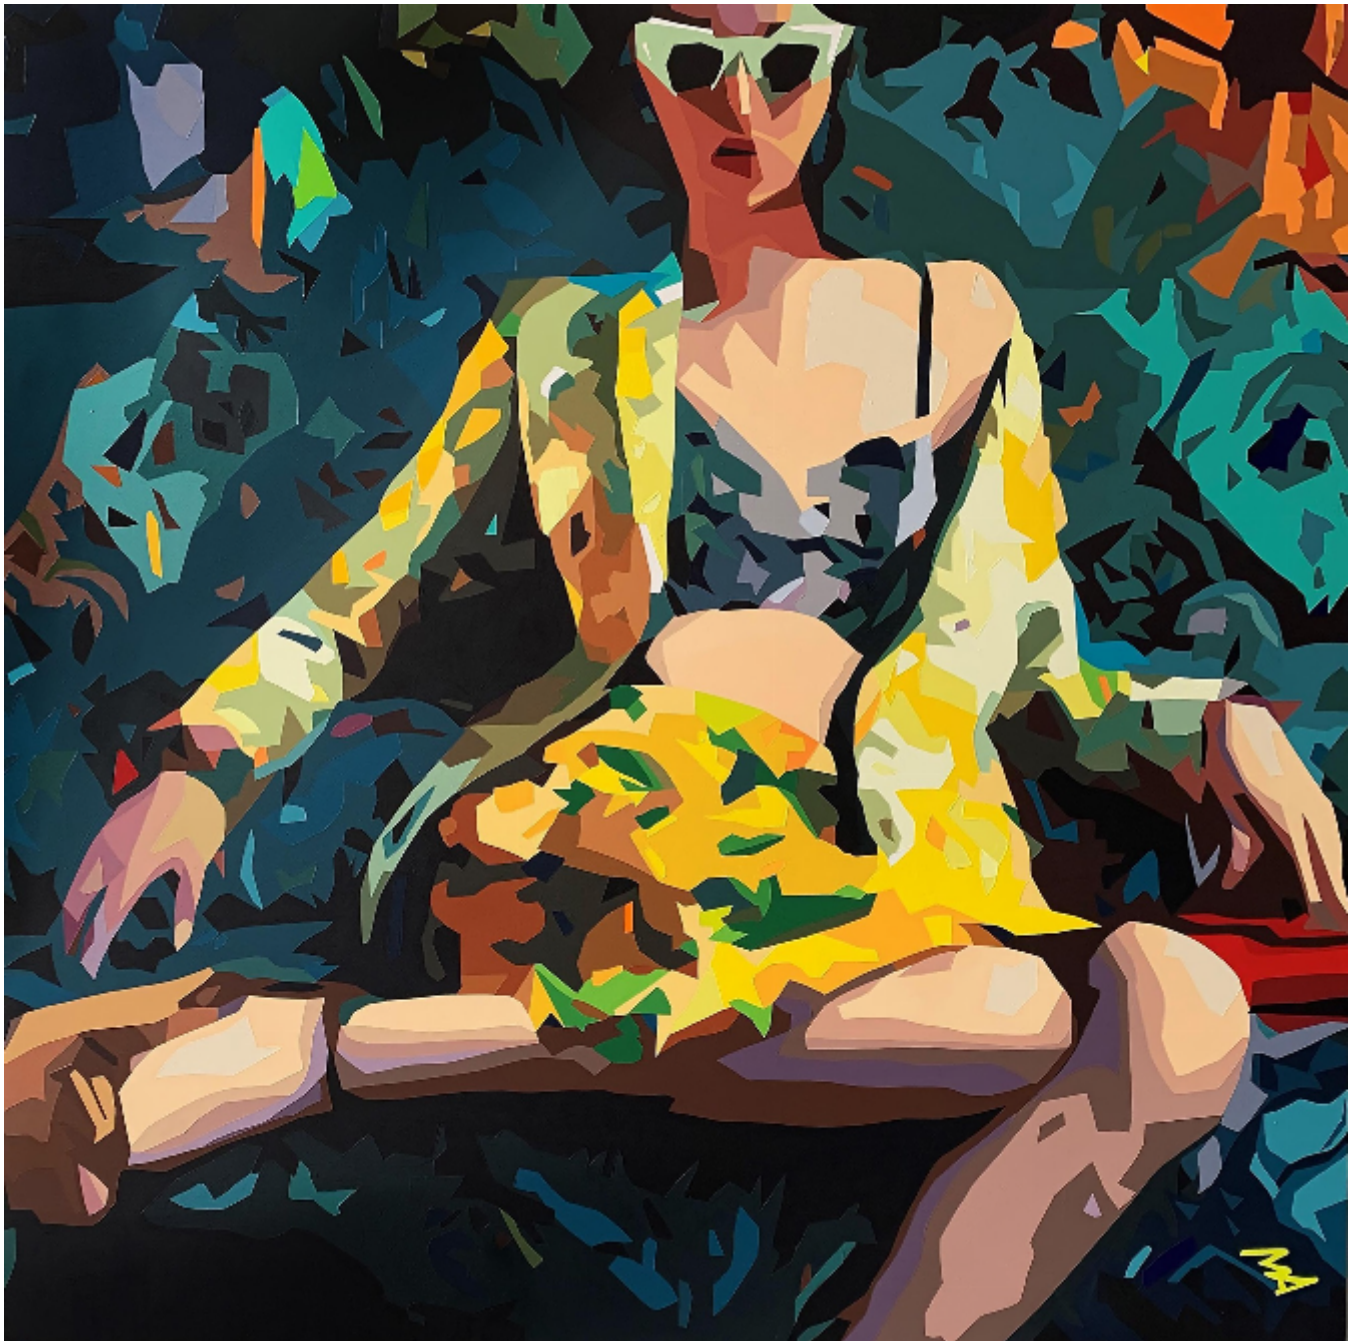

artéria

Diva sur divan

Ma Ani

Sold

REF: 19279

Height: 121.87 cm (48")

Width: 121.87 cm (48")

DESCRIPTION