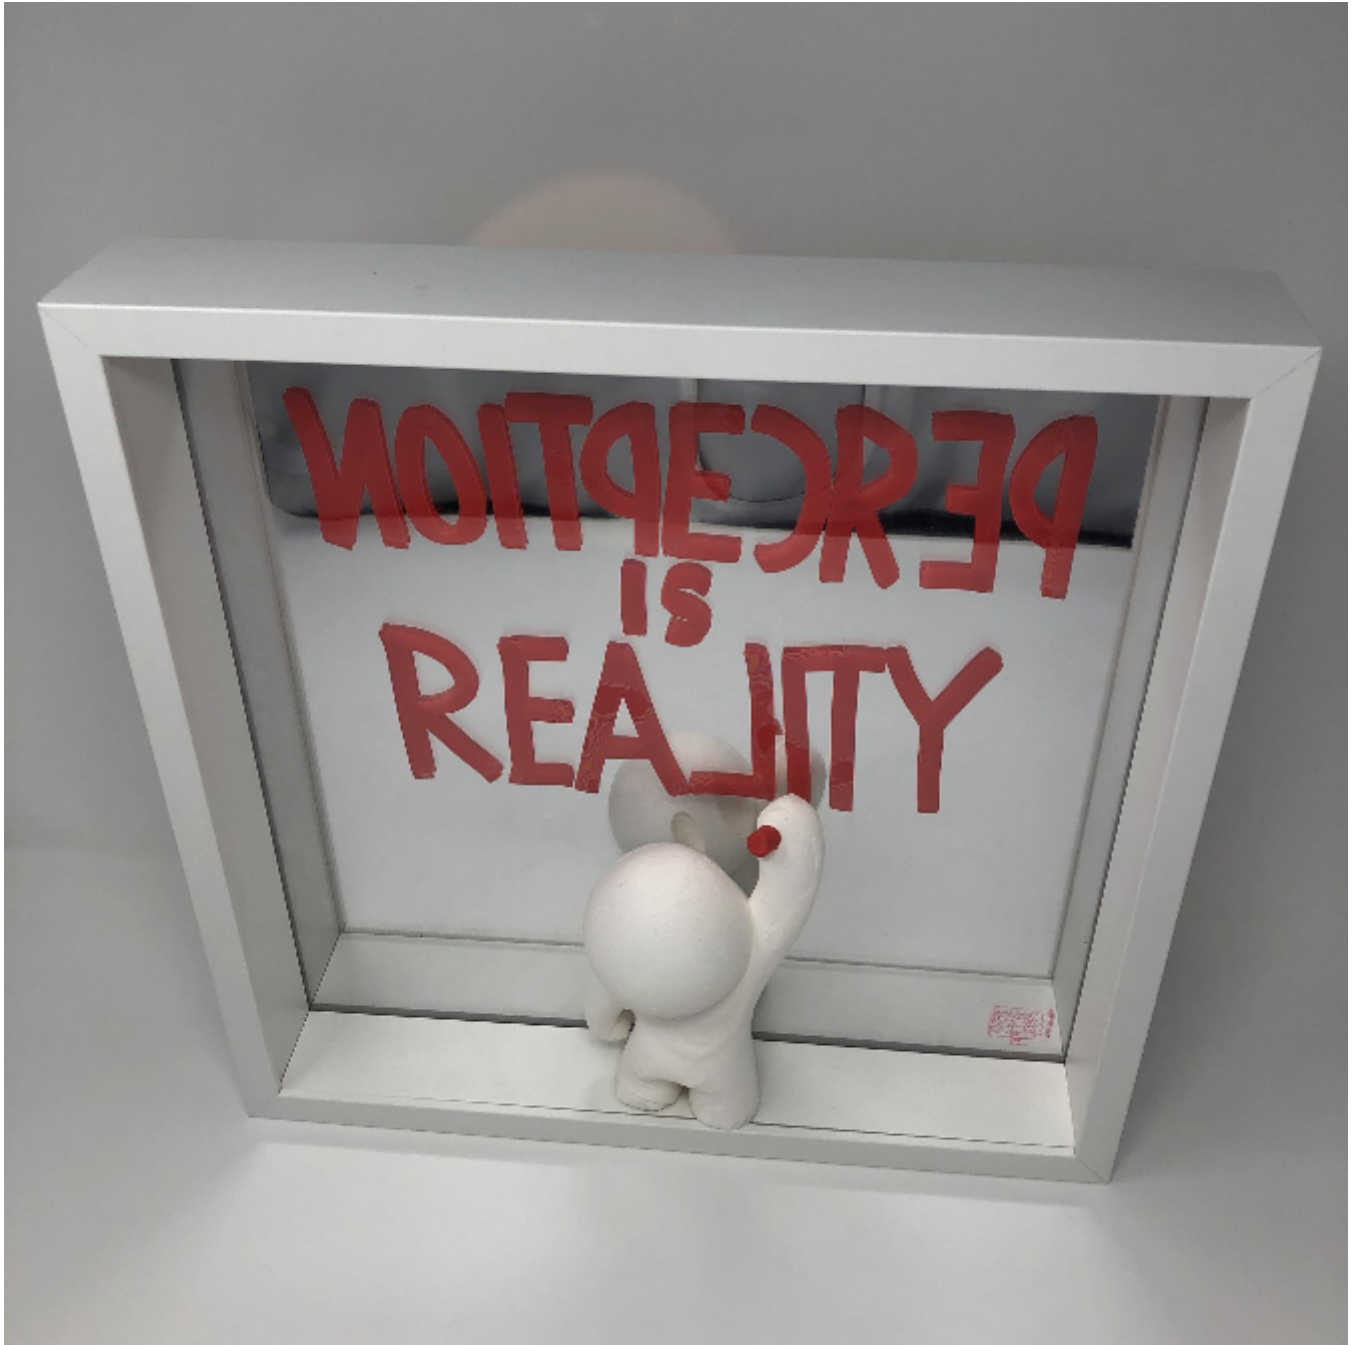

# artéria

Perception is reality

Damilola Odusote

Sold

REF: 19410

Height: 36.82 cm (14.5")

Width: 36.82 cm (14.5")

Depth: 10.16 cm (4")

## DESCRIPTION

---