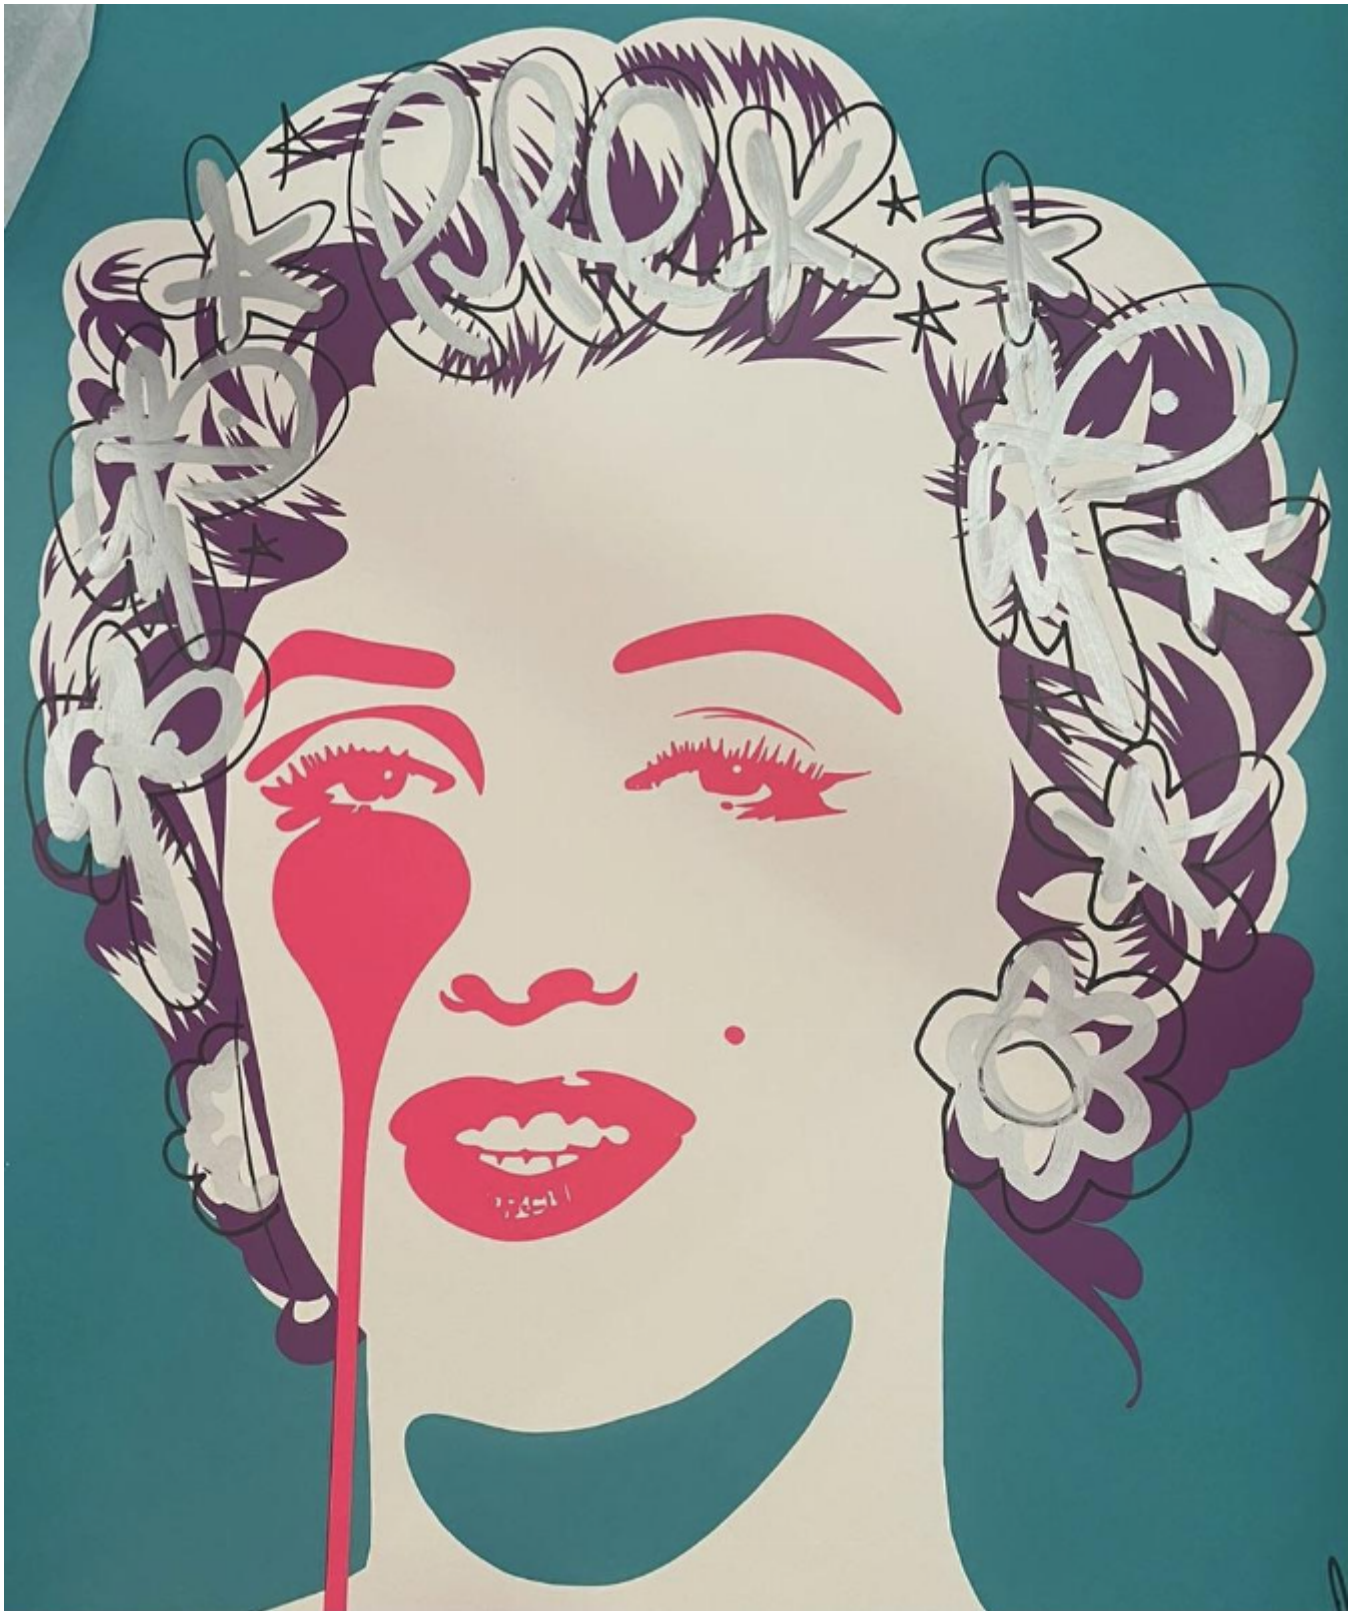

# artéria

Marilyn Handfinished classic

"Pure Evil"

CA\$1,115 + TAX

REF: 18345

Height: 85 cm (33.5")

Width: 70 cm (27.6")

## DESCRIPTION

---