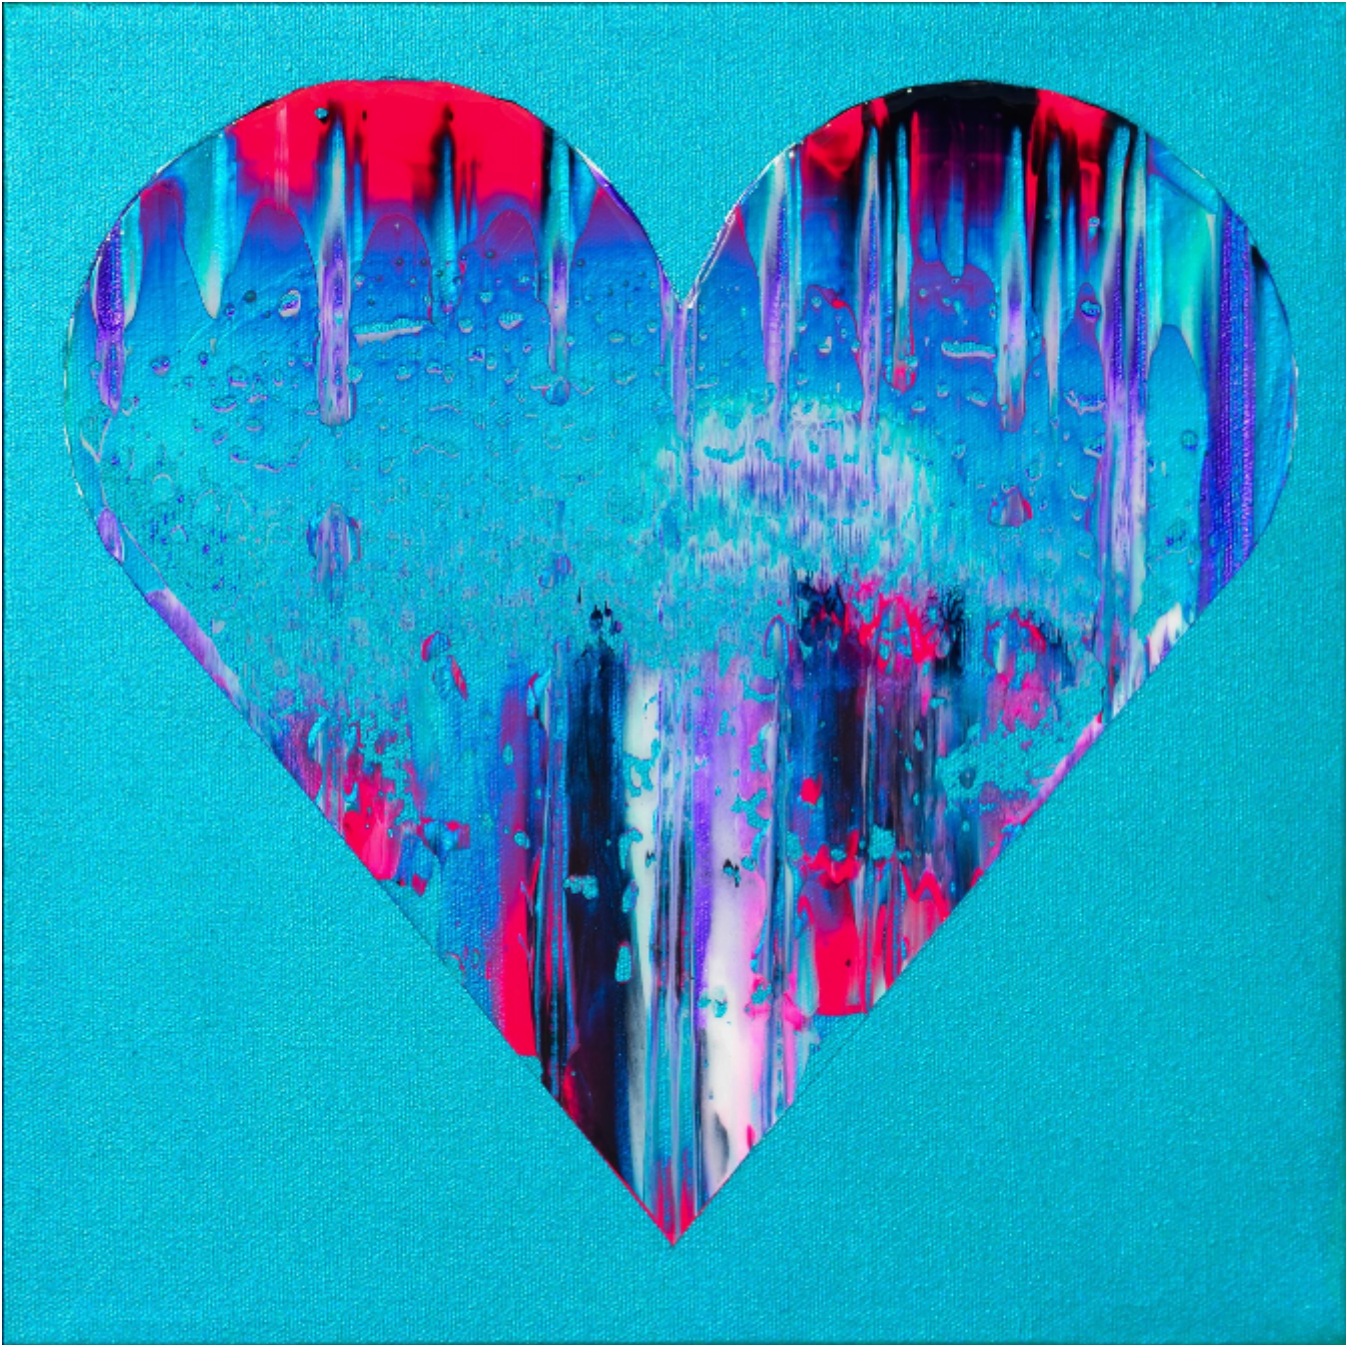

# artéria

## Green and pink heart

Isabelle Beaubien

Sold

REF: 19229

Height: 30.47 cm (12")

Width: 30.47 cm (12")

Depth: 4.06 cm (1.6")

## DESCRIPTION

---

Acrylic & resin on canvas.