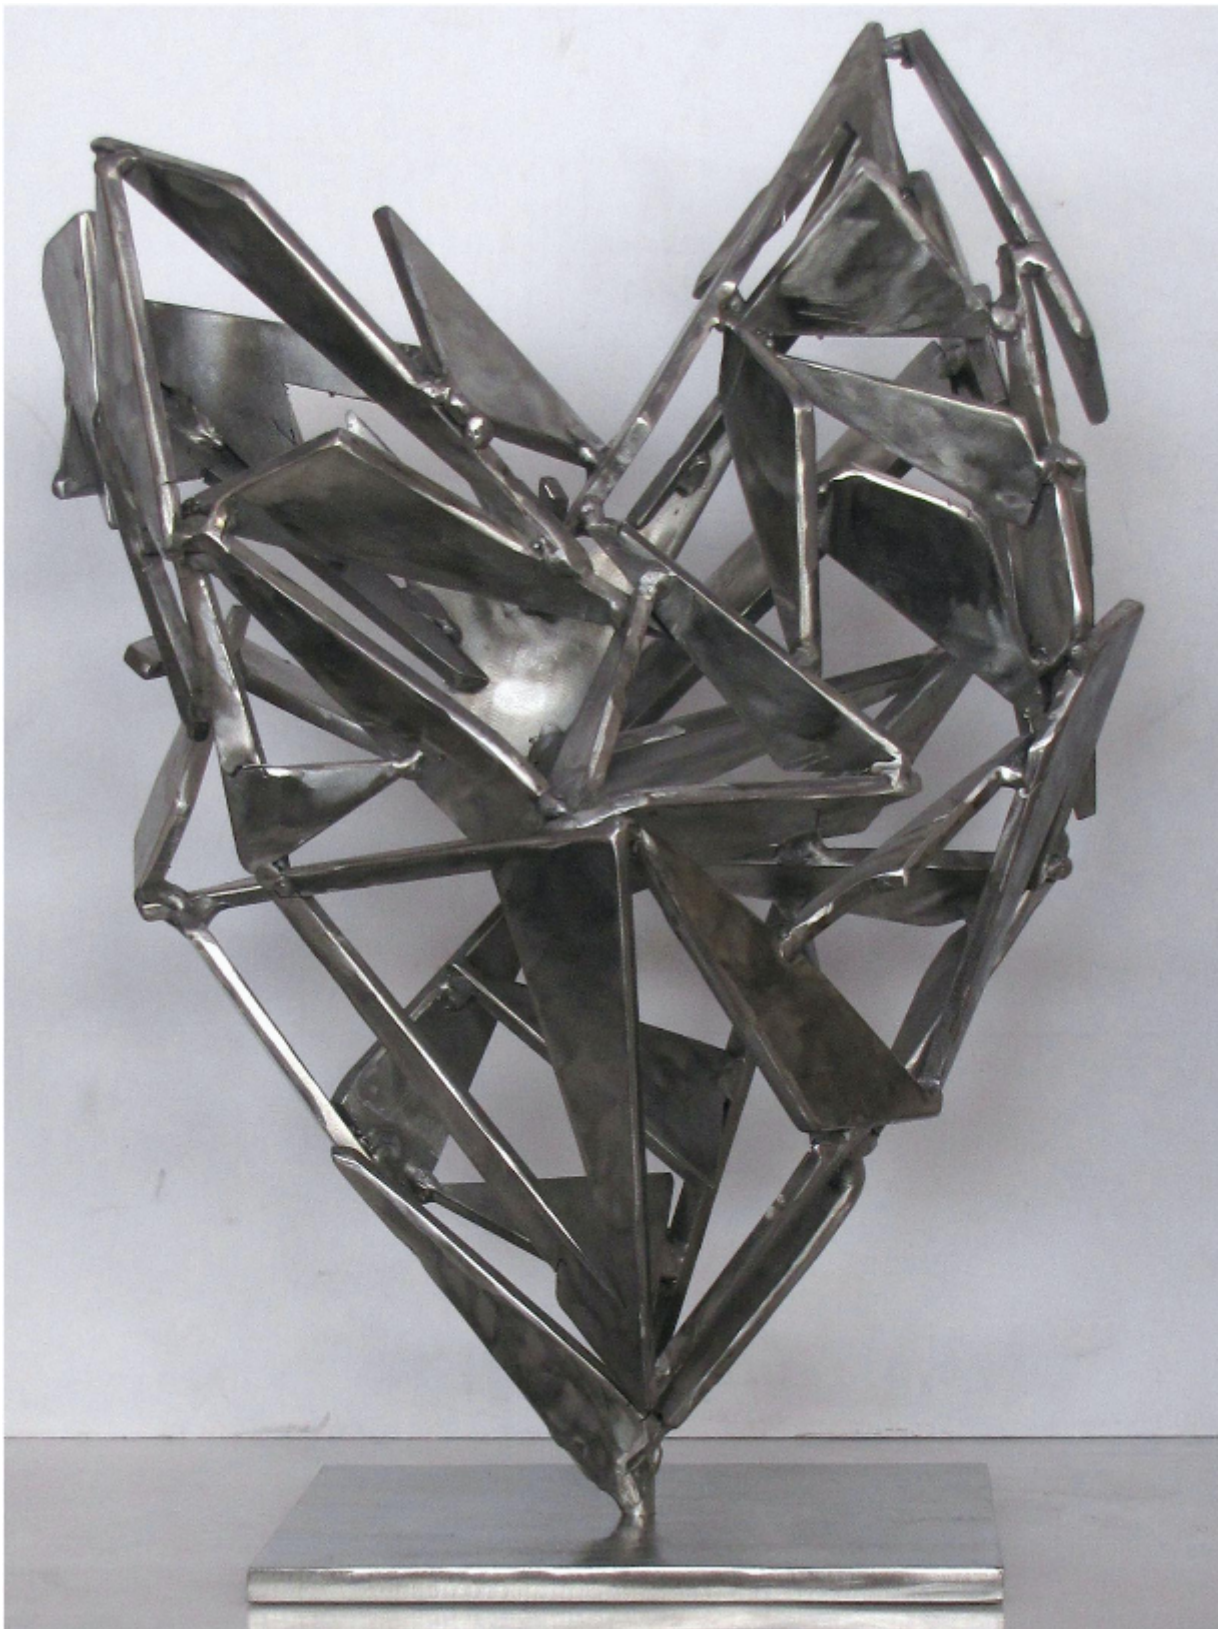

artéria

Fragment 2

Marie-Christine Payette

Sold

REF: 16170

Height: 44 cm (17.3")

Width: 30 cm (11.8")

Depth: 20 cm (7.9")

## DESCRIPTION

---

Acier inoxydable

2019