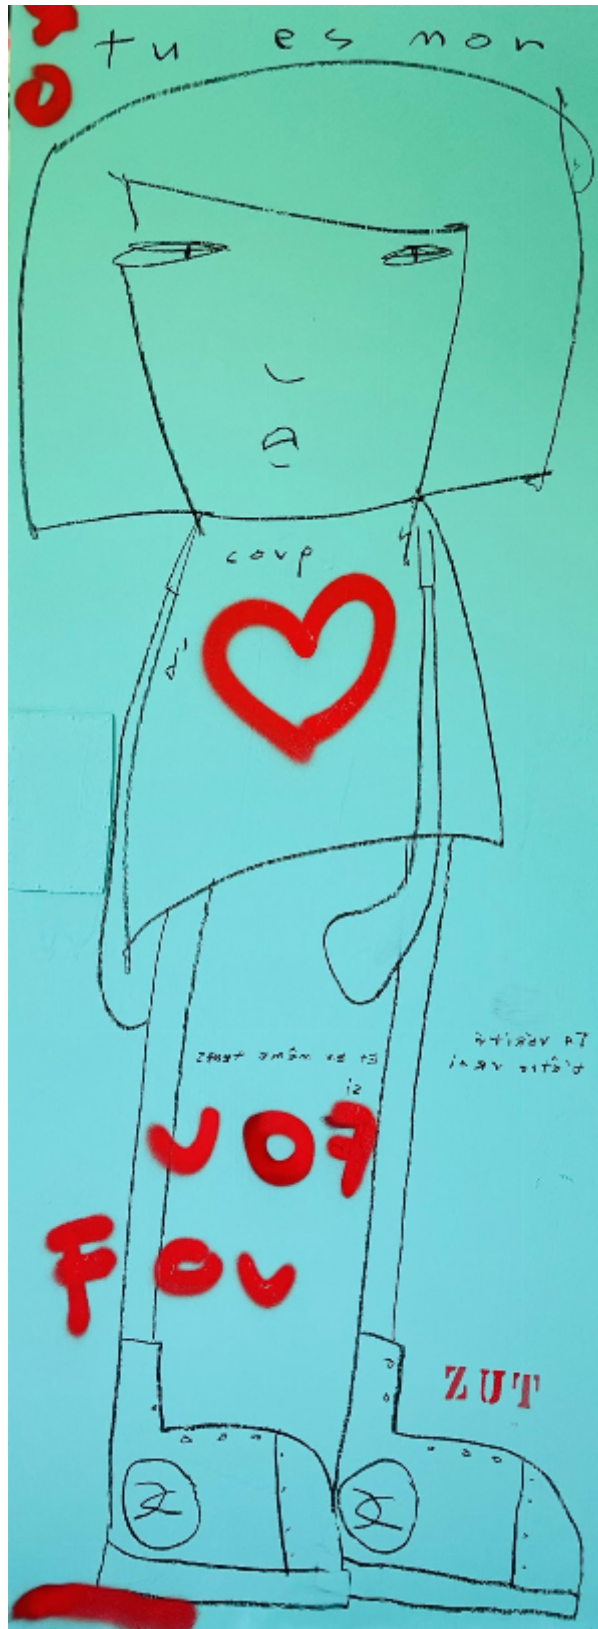

# artéria

Tu es mon coup d'cœur

Zut

CA\$5,500 + TAX

REF: 20839

Height: 203.12 cm (80")

Width: 76.17 cm (30")