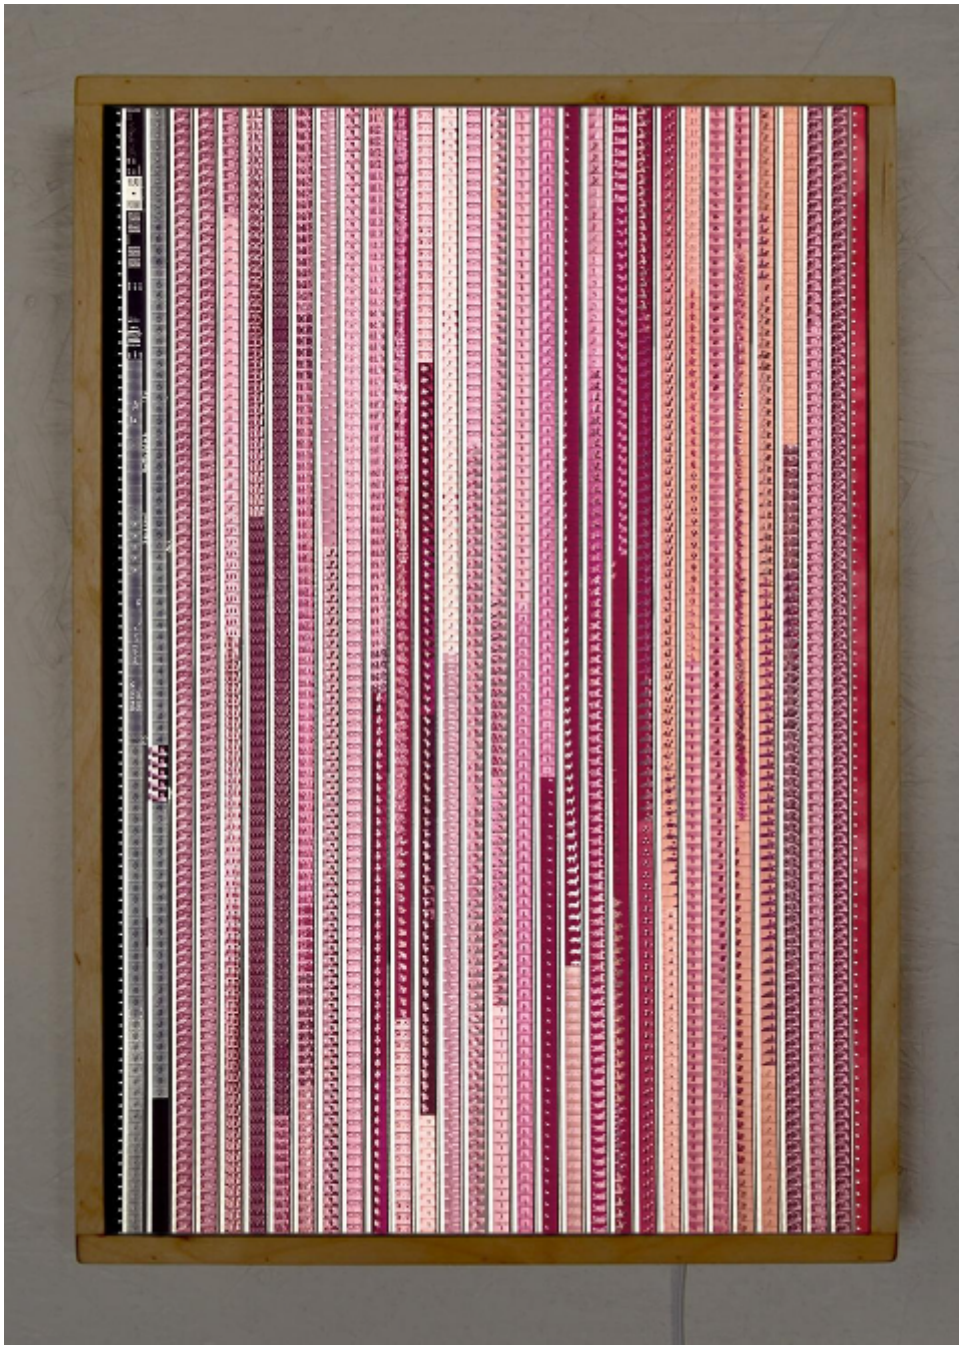

artéria

The Beatles Lucy in the Sky with Diamonds

Hugo Cantin

CA\$1,800 + TAX

REF: 18851

Height: 76.17 cm (30")

Width: 50.78 cm (20")

## DESCRIPTION

---

"1968 Yellow Submarine"  
Handmade lightbox  
16mm Film collage  
Birch Plywood Frame  
Touch Dimmer Switch