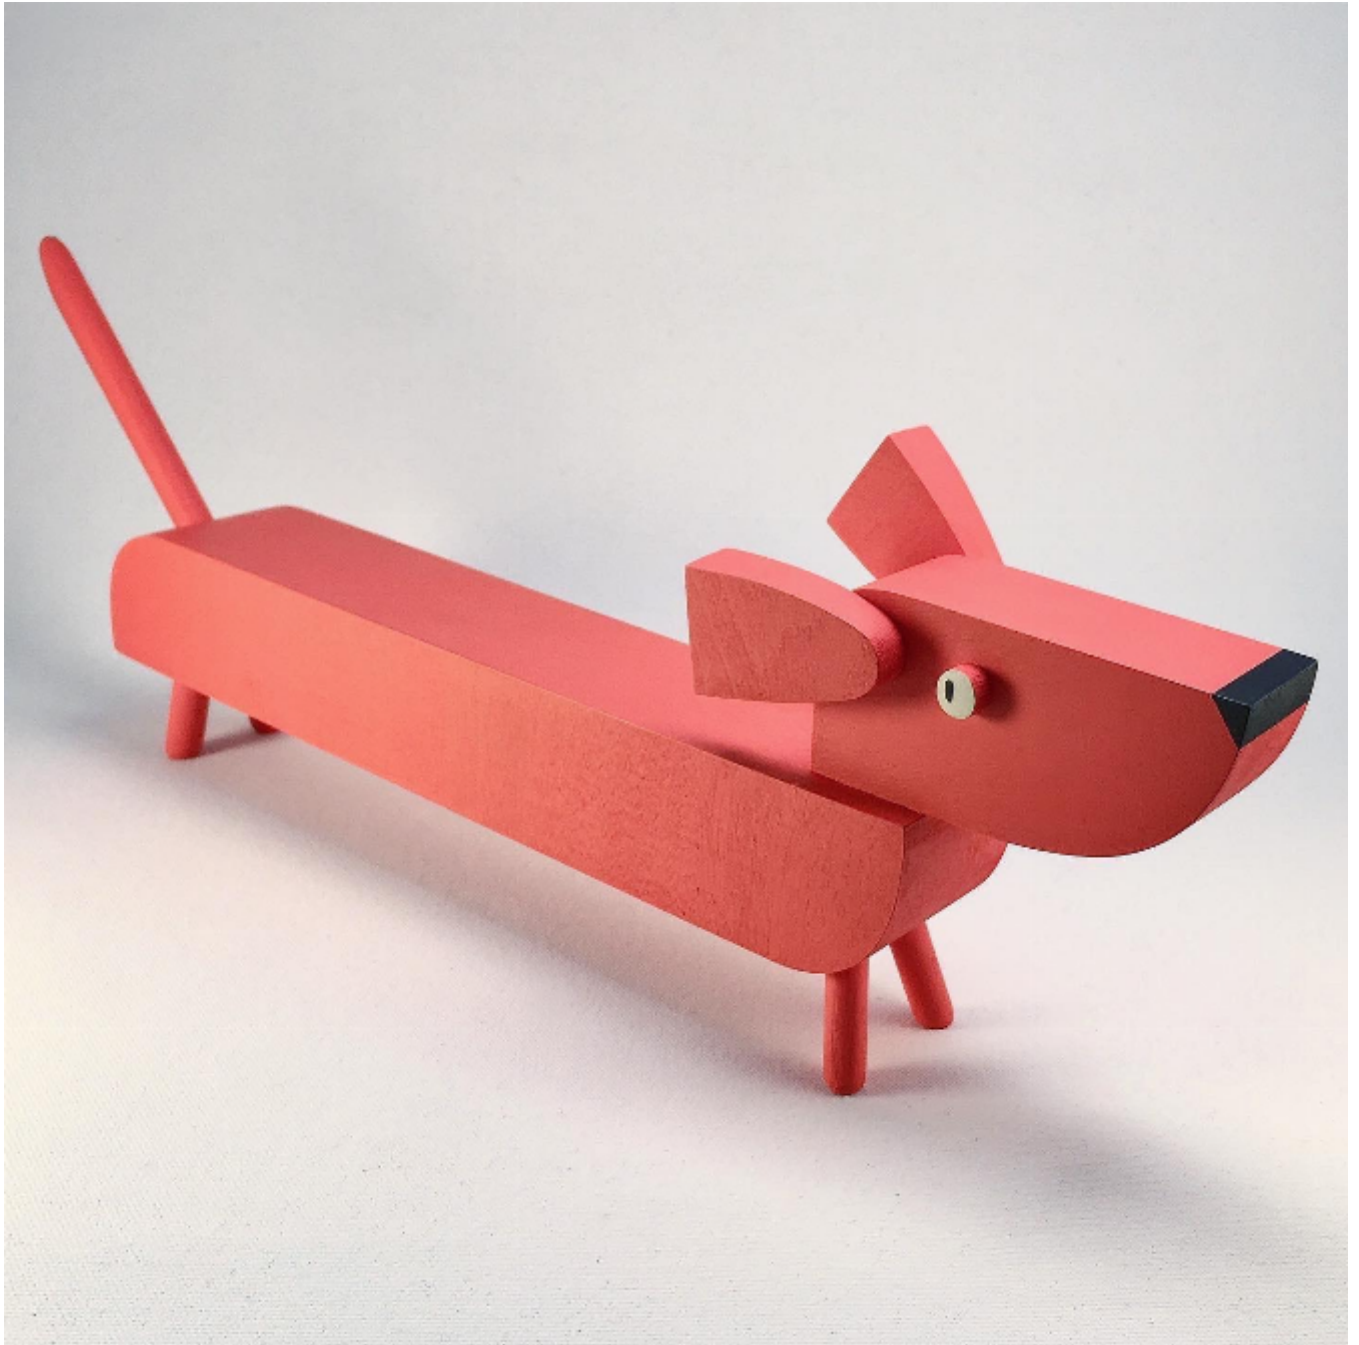

artéria

Teckel rouge

Vigg

Sold

REF: 17383

Height: 35 cm (13.8")

Width: 14 cm (5.5")

Depth: 7 cm (2.8")

## DESCRIPTION

---