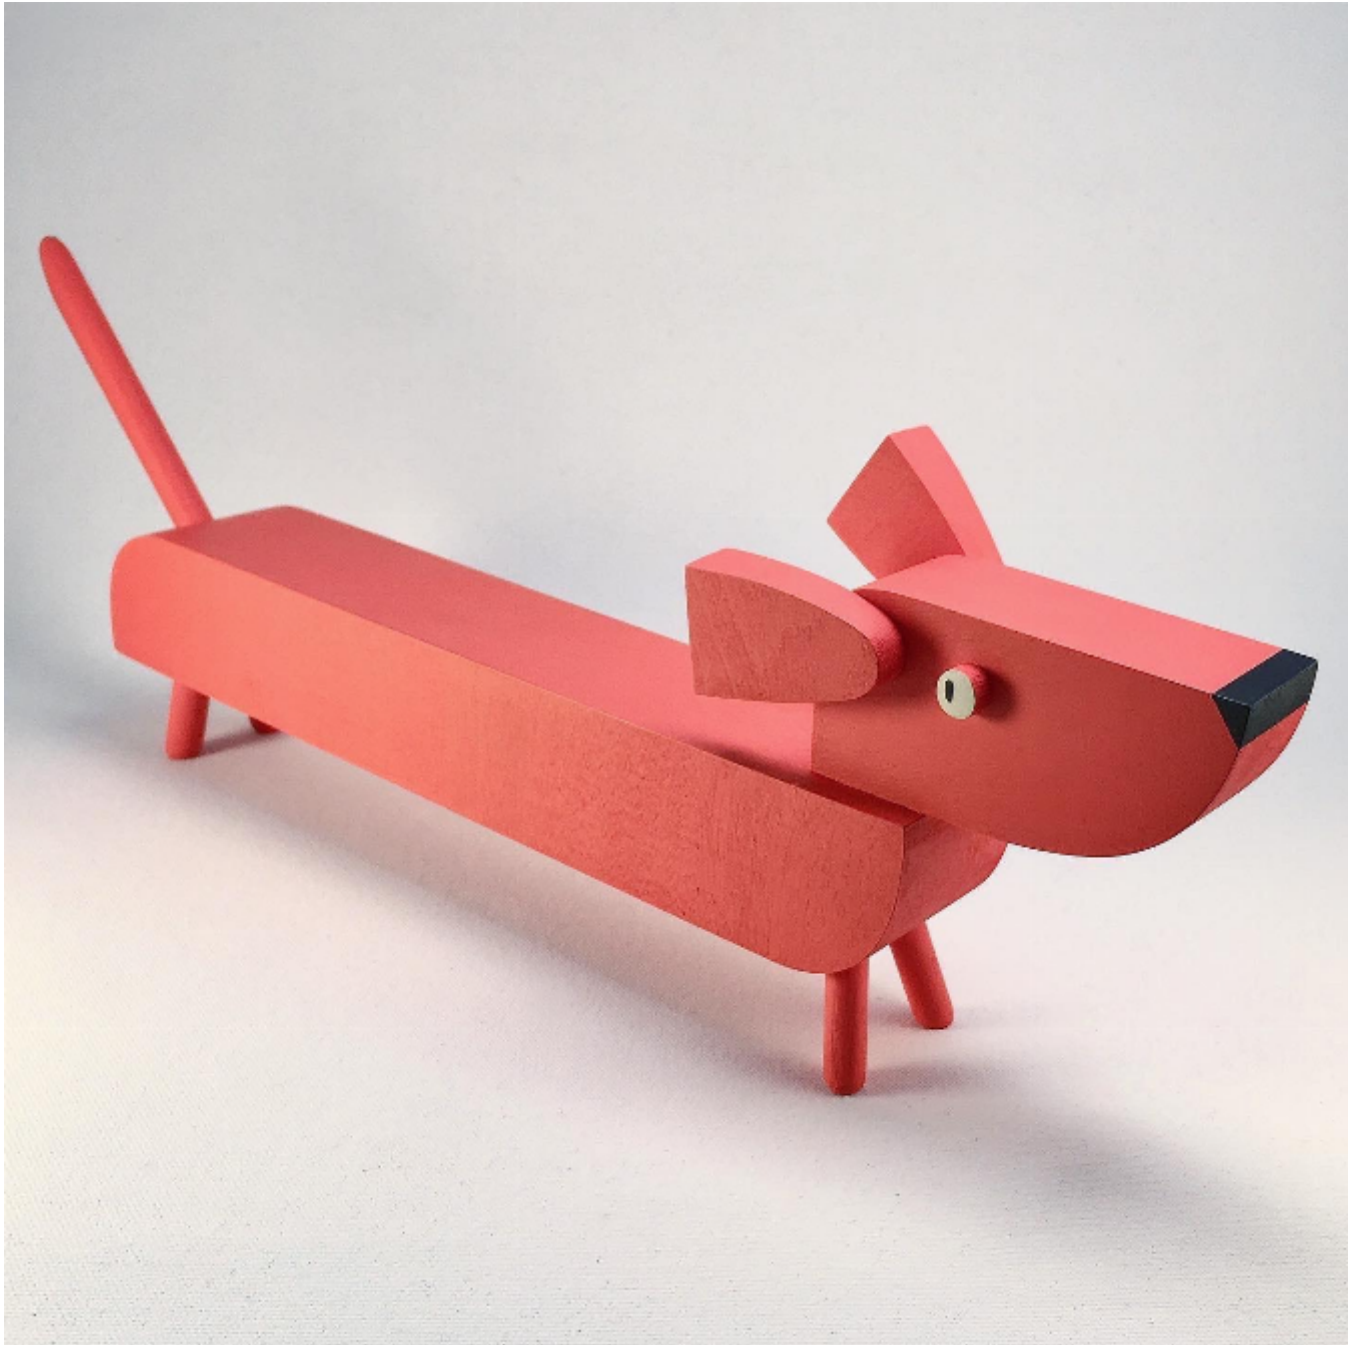

artéria

Teckel rouge

Vigg

Sold

REF: 17383

Height: 35 cm (13.8")

Width: 14 cm (5.5")

Depth: 7 cm (2.8")

DESCRIPTION
