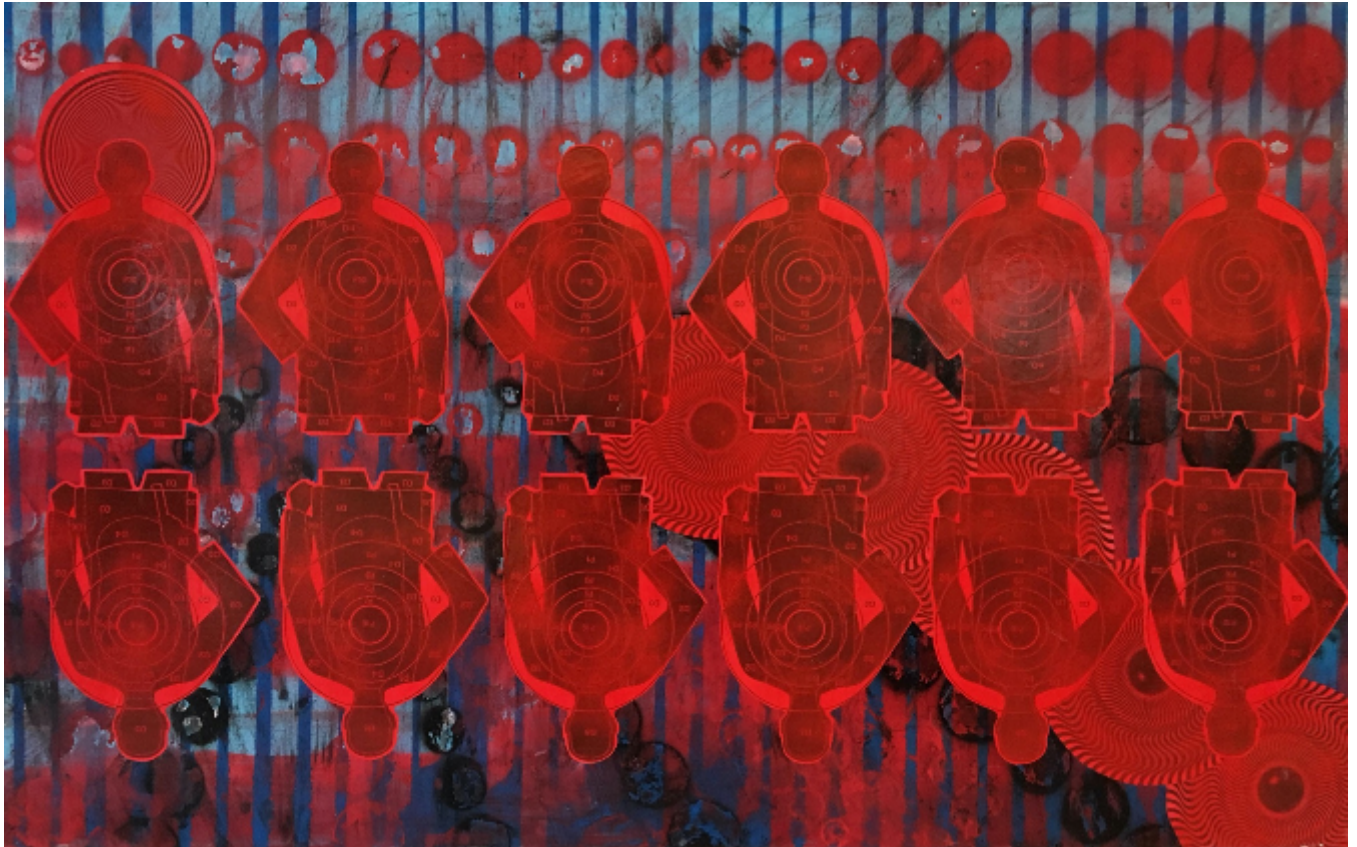

artéria

Red target on blue

X-lan

CA\$1,720 + TAX

REF: 16375

Height: 76 cm (29.9")

Width: 122 cm (48")

## DESCRIPTION

---

2015  
Collage et acrylique sur toile