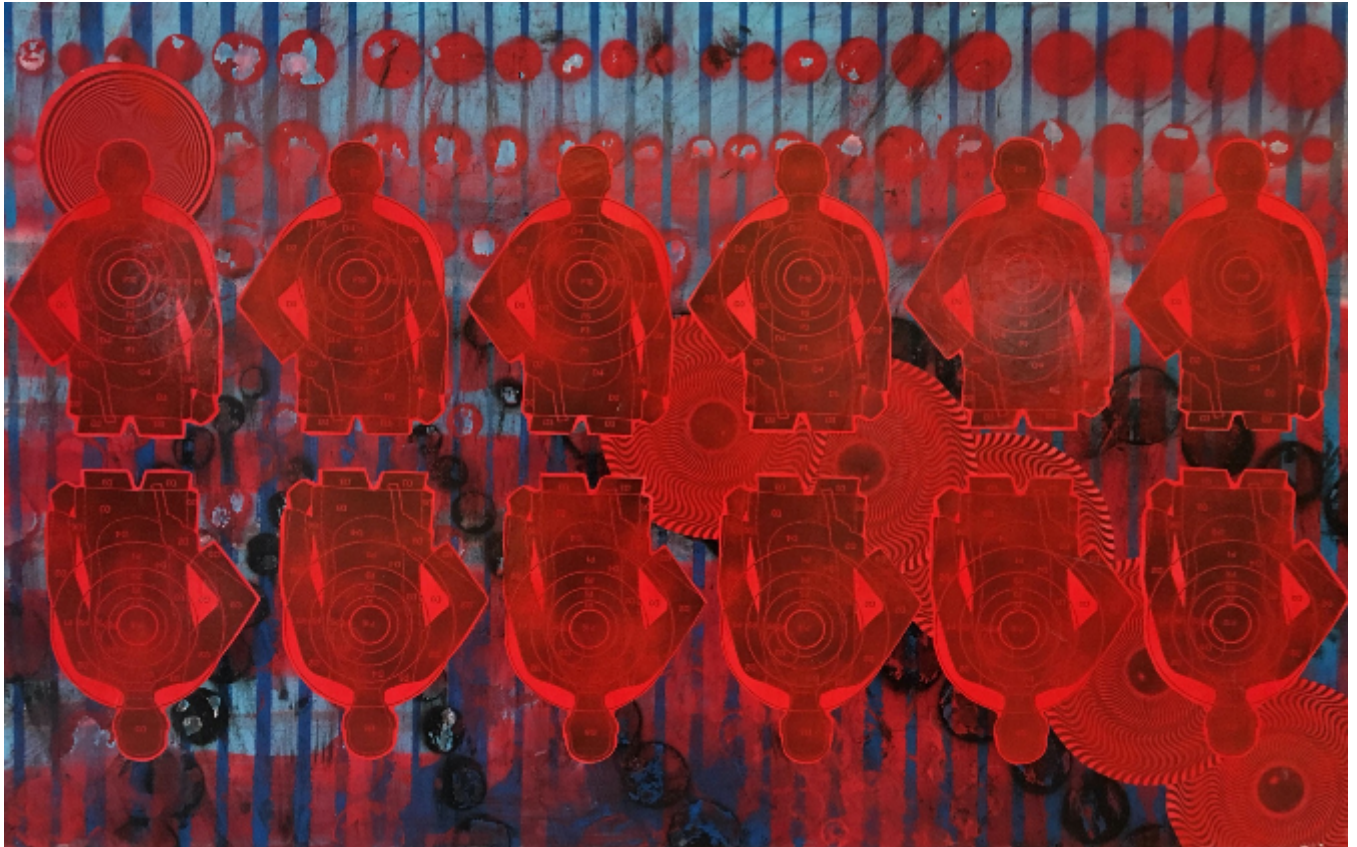

# artéria

Red target on blue

X-lan

CA\$1,720 + TAX

REF: 16375

Height: 76 cm (29.9")

Width: 122 cm (48")

## DESCRIPTION

---

2015  
Collage et acrylique sur toile