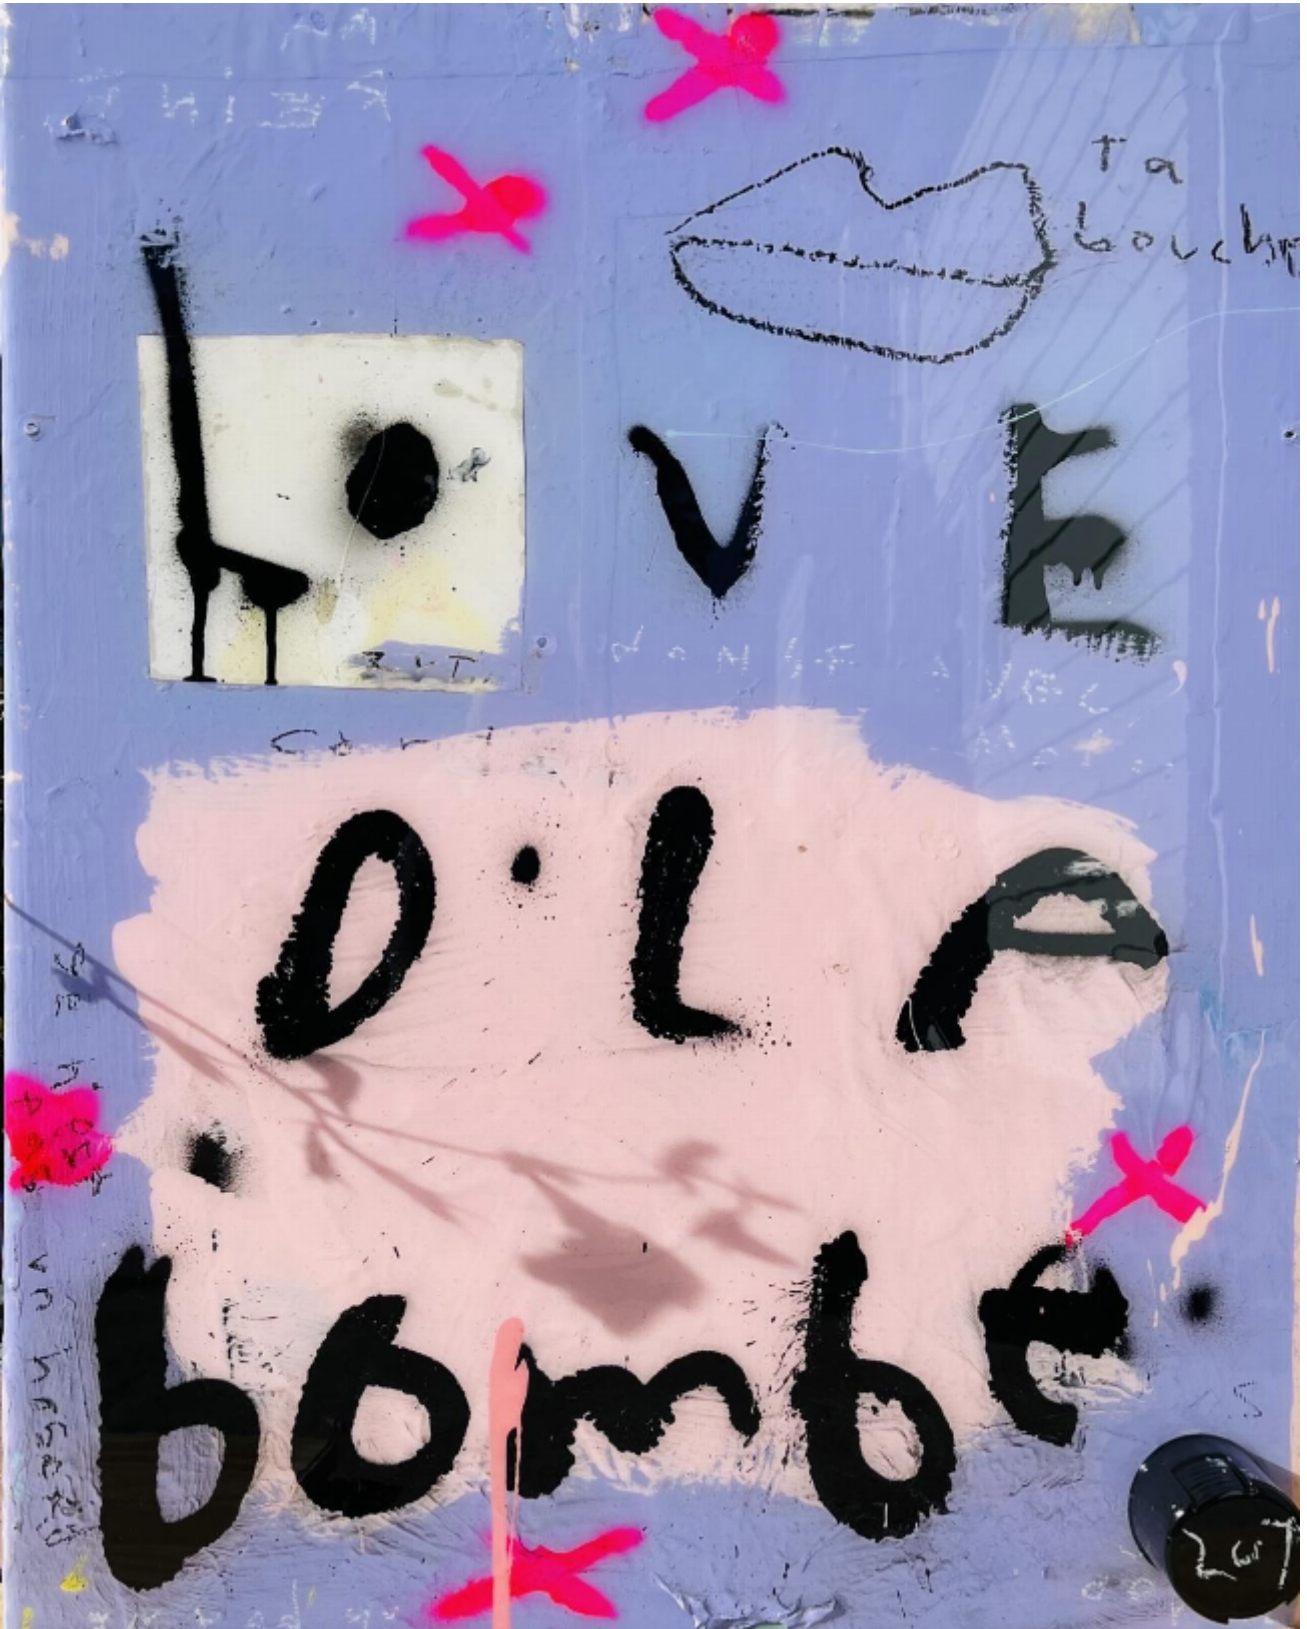

artéria

Ta bouche

Zut

CA\$2,430 + TAX

REF: 19042

Height: 76.17 cm (30")

Width: 60.94 cm (24")

DESCRIPTION

Acrylic, pastels, can, epoxy