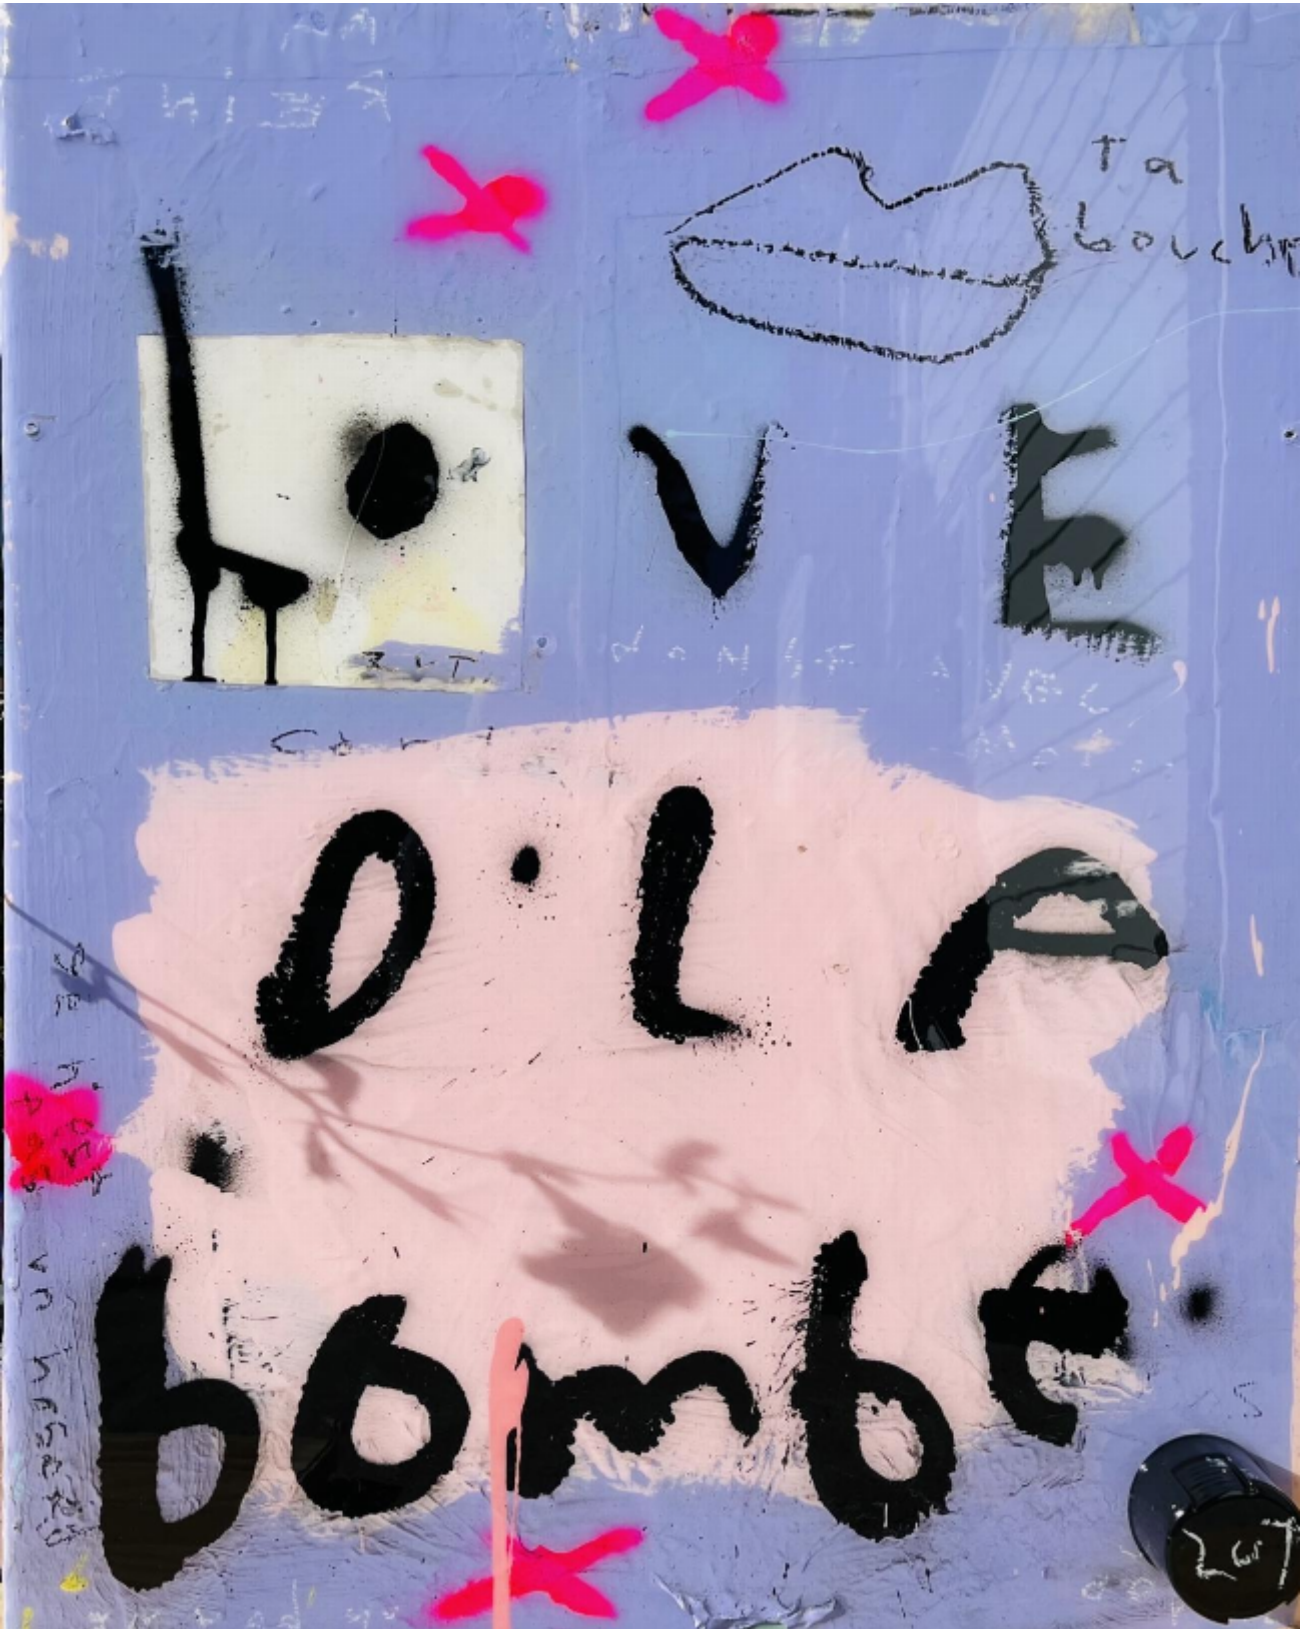

# artéria

Ta bouche

Zut

CA\$2,430 + TAX

REF: 19042

Height: 76.17 cm (30")

Width: 60.94 cm (24")

## DESCRIPTION

---

Acrylic, pastels, can, epoxy