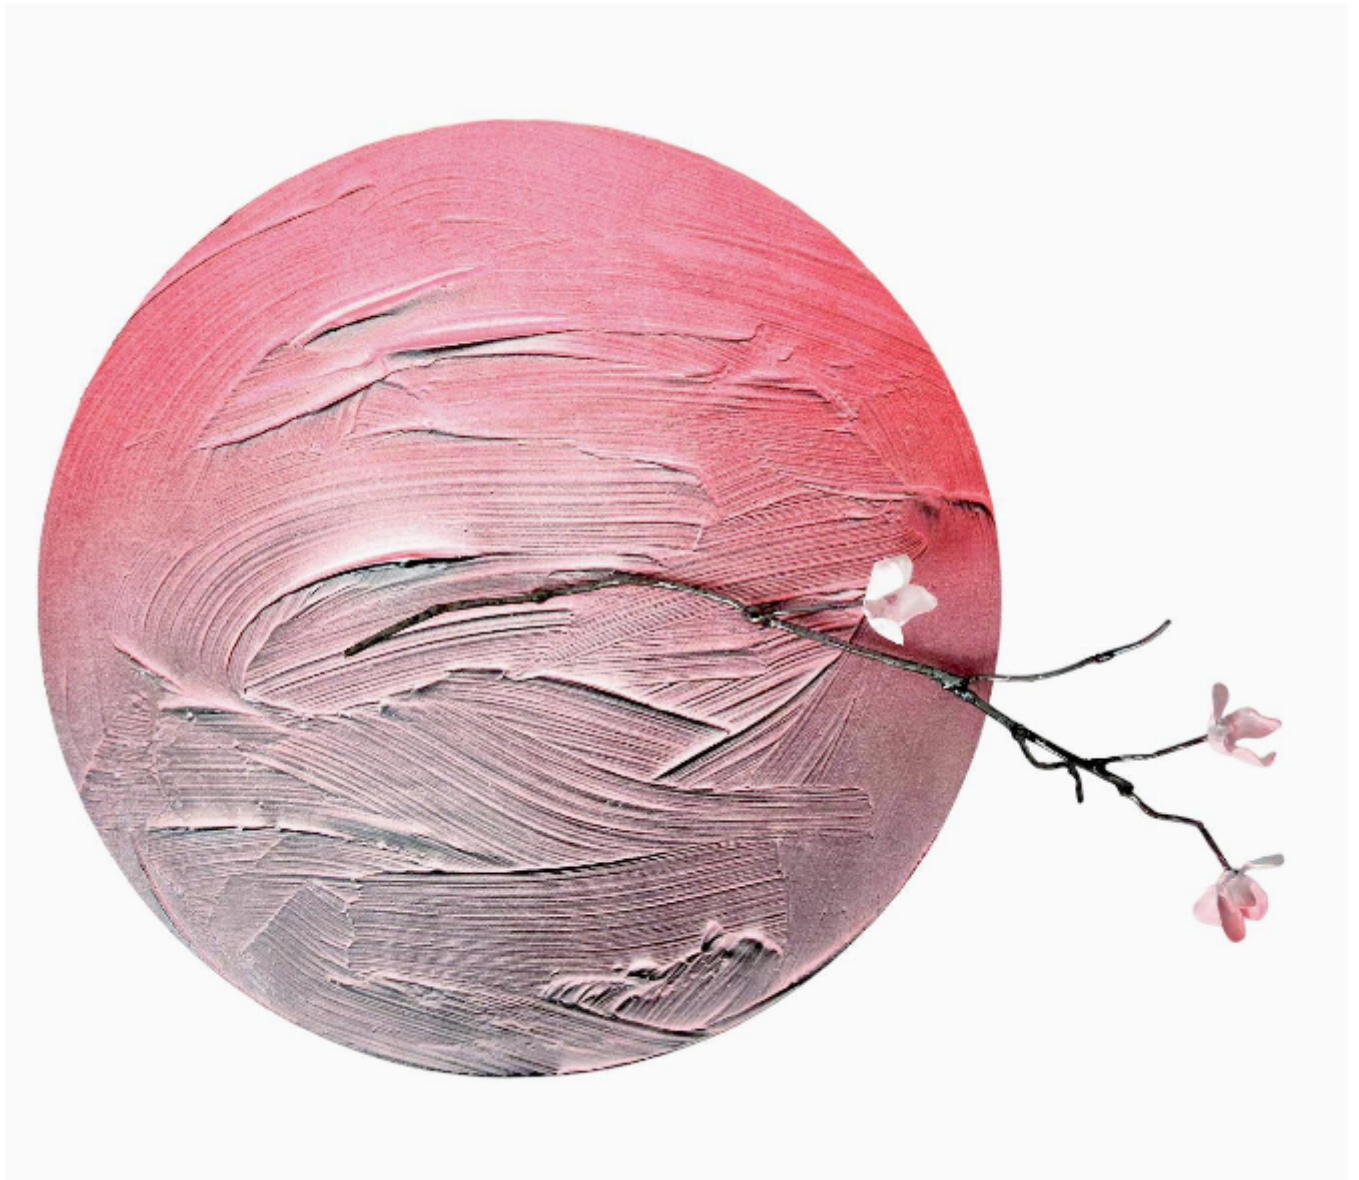

artéria

Cherry Blossom I

Jeff Alarie

CA\$1,300 + TAX

REF: 20039

Height: 45.7 cm (18")

Width: 58.4 cm (23")

Depth: 5.08 cm (2")

DESCRIPTION

Acrylique sur bois, acier régulier et acier inoxydable