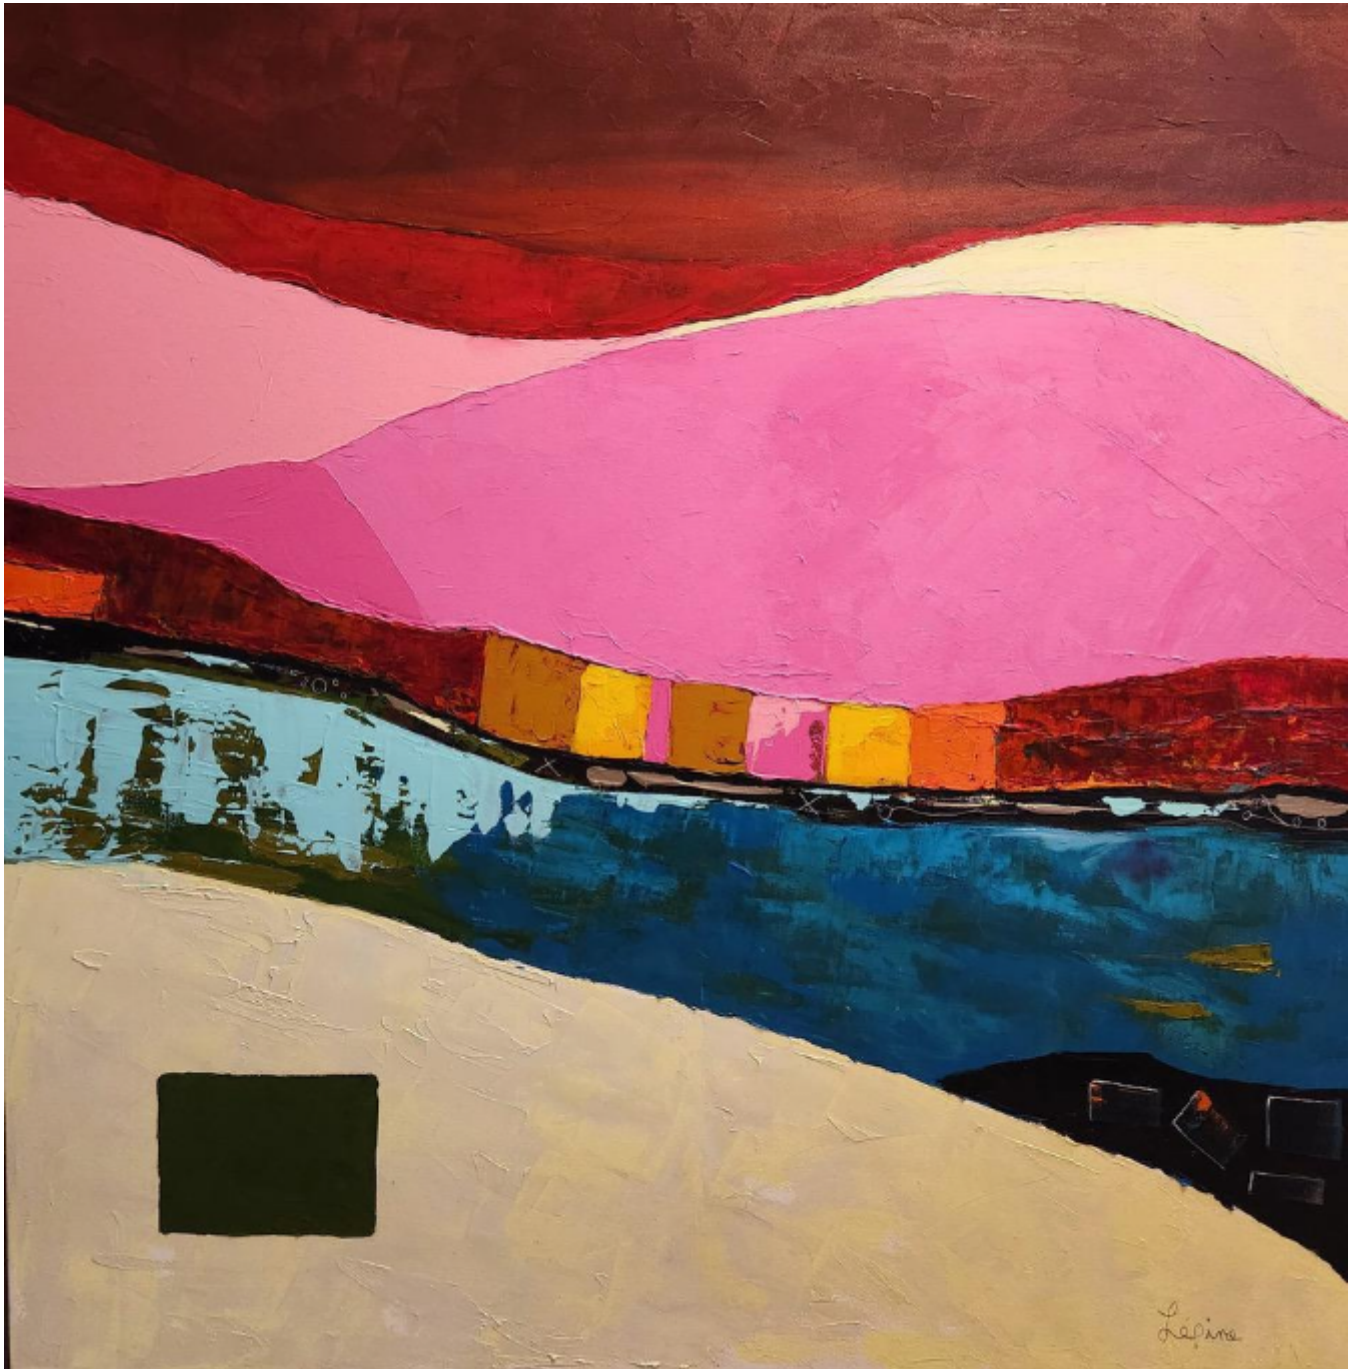

artéria

Andalousie mon amour

Claude Lépine

CA\$3,000 + TAX

REF: 19486

Height: 121.87 cm (48")

Width: 121.87 cm (48")

DESCRIPTION
