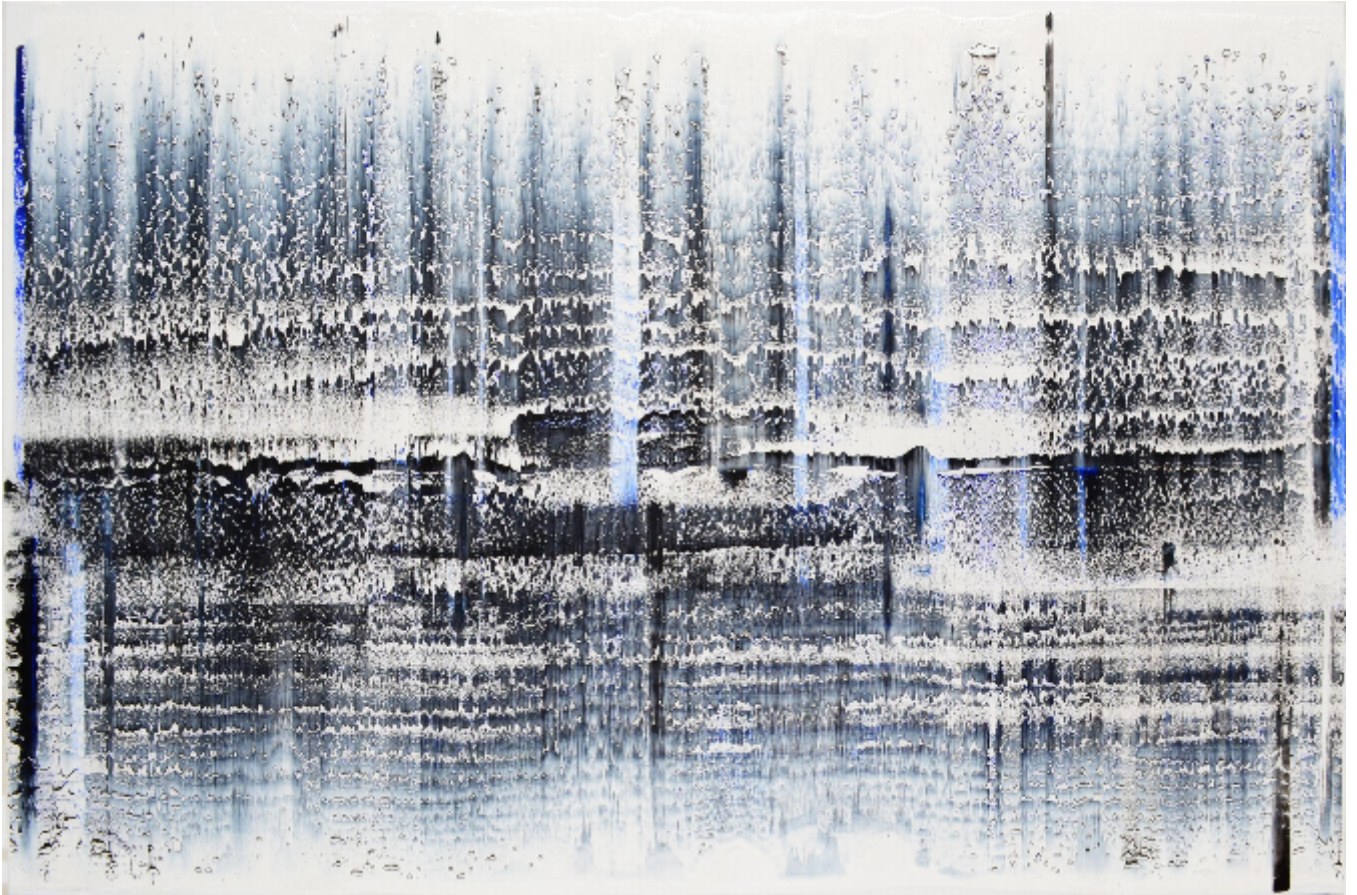

# artéria

## Solitude

Isabelle Beaubien

CA\$6,300 + TAX

REF: 17786

Height: 121.87 cm (48")

Width: 182.81 cm (72")

## DESCRIPTION

---

Acrylic on canvas - 2022