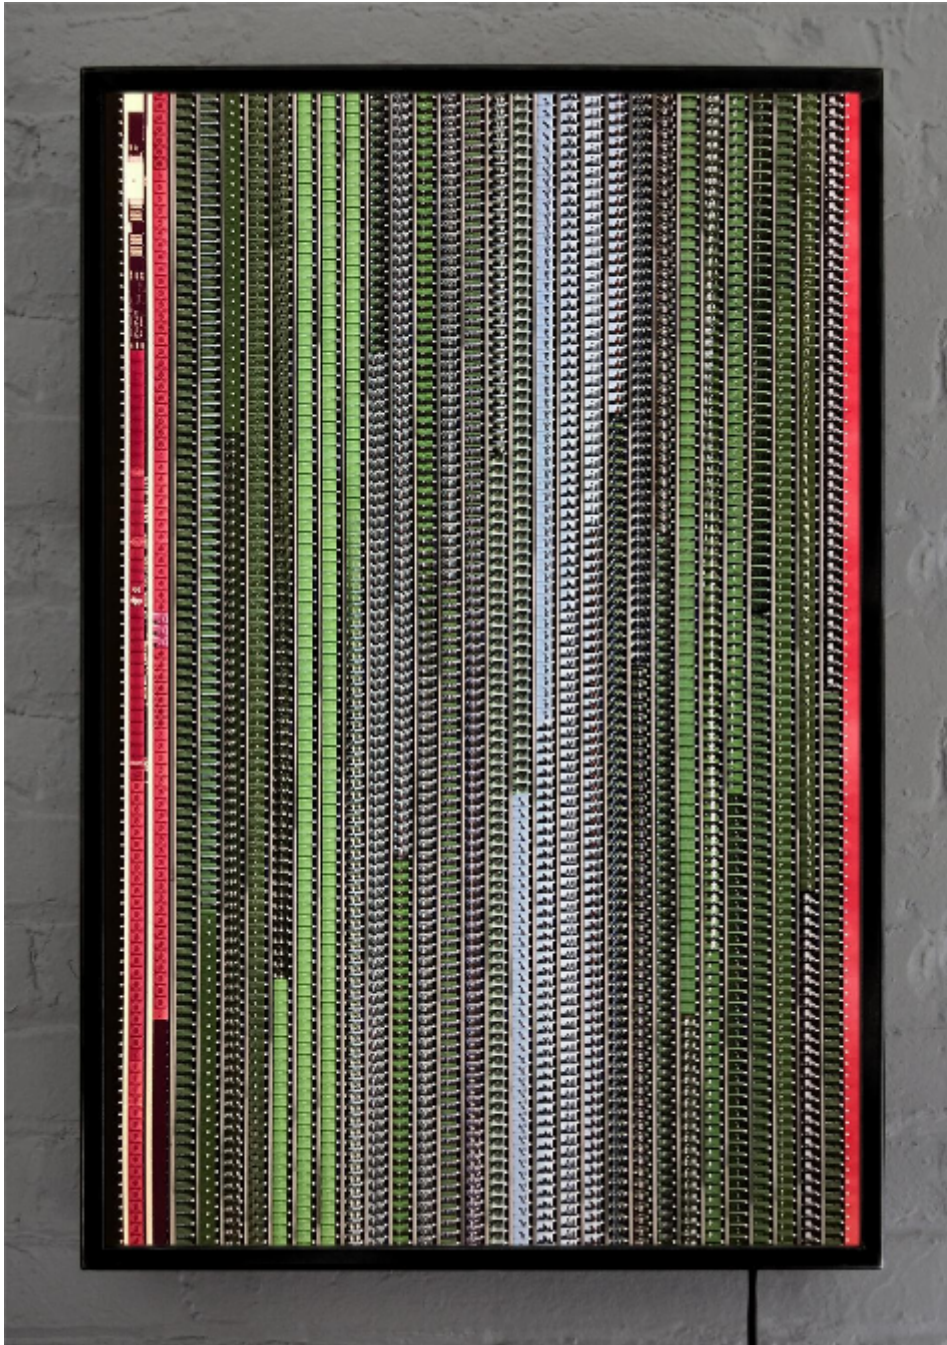

artéria

SuperTest Golf Mania 1967 Ladies Open LPGA Tour

Hugo Cantin

CA\$2,200 + TAX

REF: 18854

Height: 76.17 cm (30")

Width: 50.78 cm (20")

## DESCRIPTION

---

Club de Golf Sunningdale, London, Ontario  
Handmade lightbox  
16 mm film collage  
Black metal frame  
Touch dimmer switch