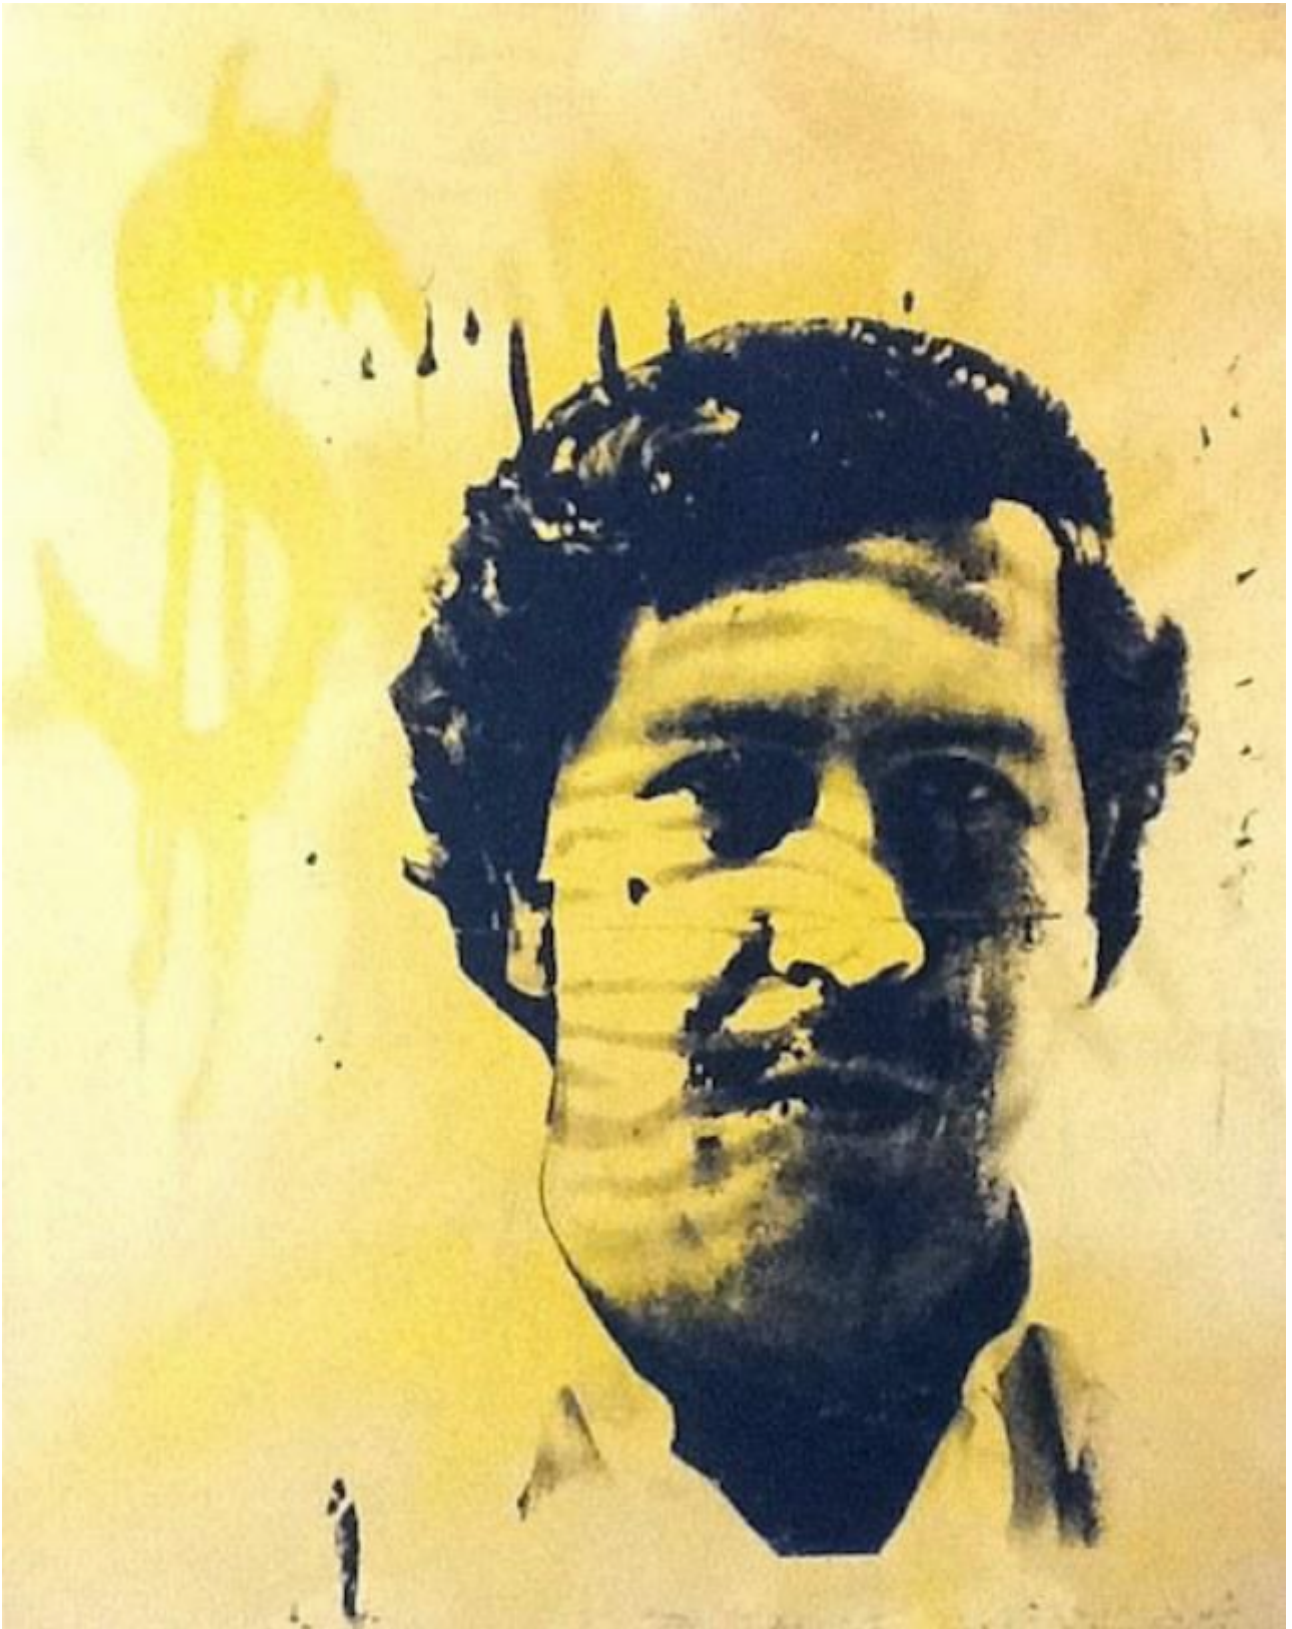

artéria

Gold Pablo  
Christian Dorey

Sold

REF: 11398

Height: 76.5 cm (30.1")

Width: 61 cm (24")