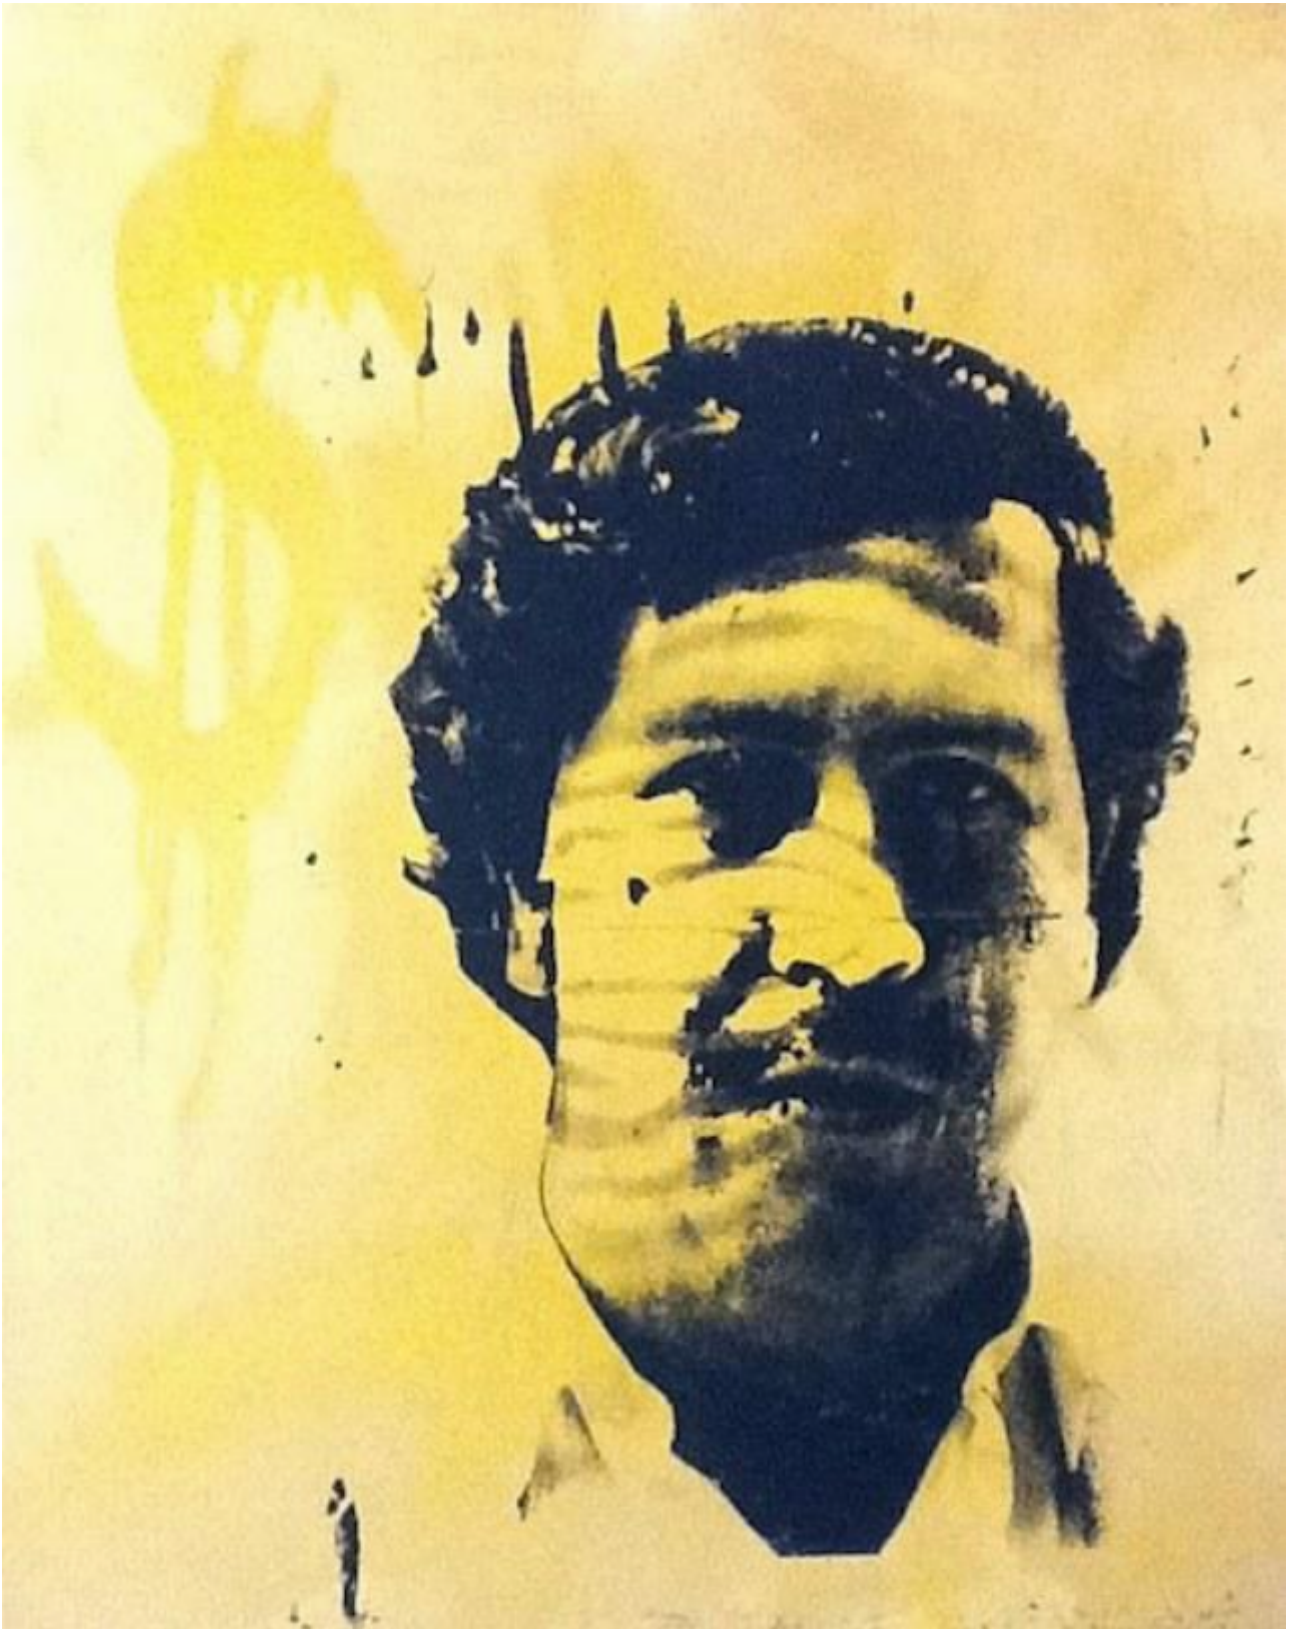

artéria

Gold Pablo
Christian Dorey

Sold

REF: 11398

Height: 76.5 cm (30.1")

Width: 61 cm (24")

DESCRIPTION

2016