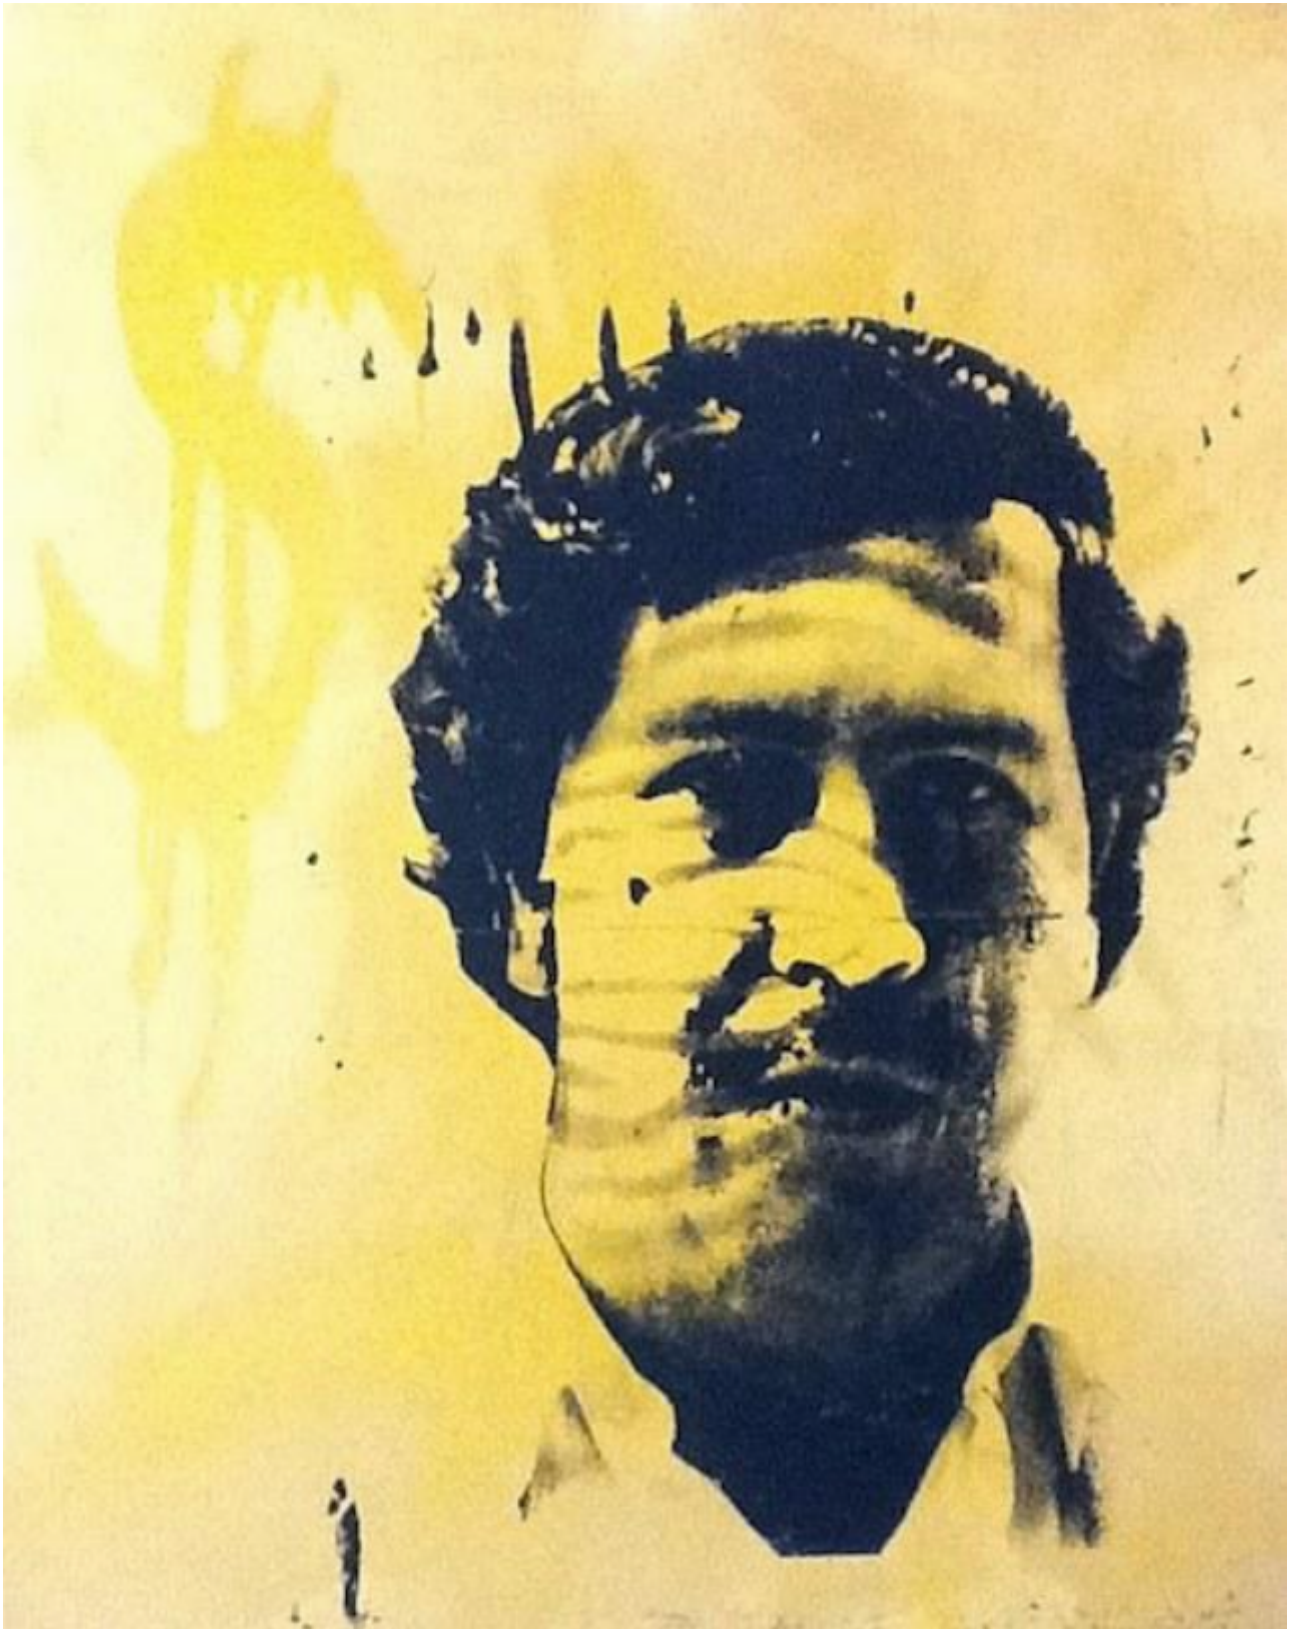

artéria

Gold Pablo
Christian Dorey

Sold

REF: 11398

Height: 76.5 cm (30.1")

Width: 61 cm (24")

DESCRIPTION

2016