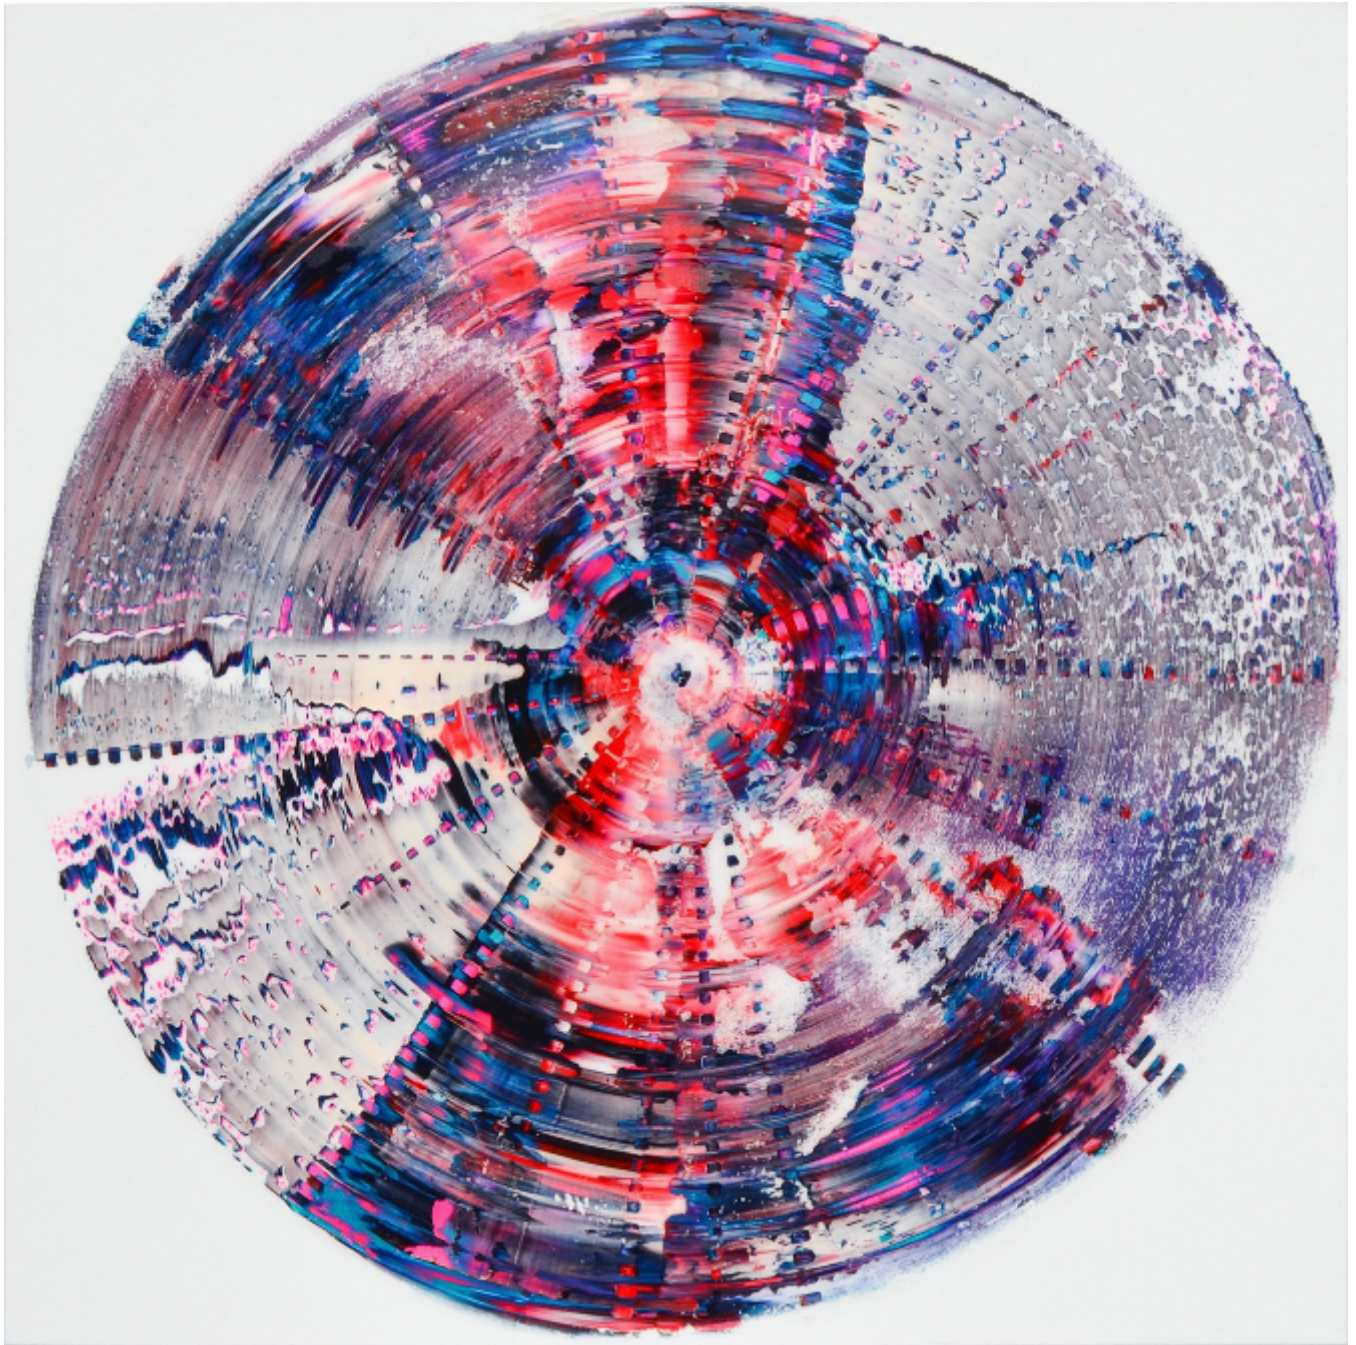

artéria

Time

Isabelle Beaubien

CA\$3,450 + TAX

REF: 19647

Height: 101.56 cm (40")

Width: 101.56 cm (40")

DESCRIPTION
