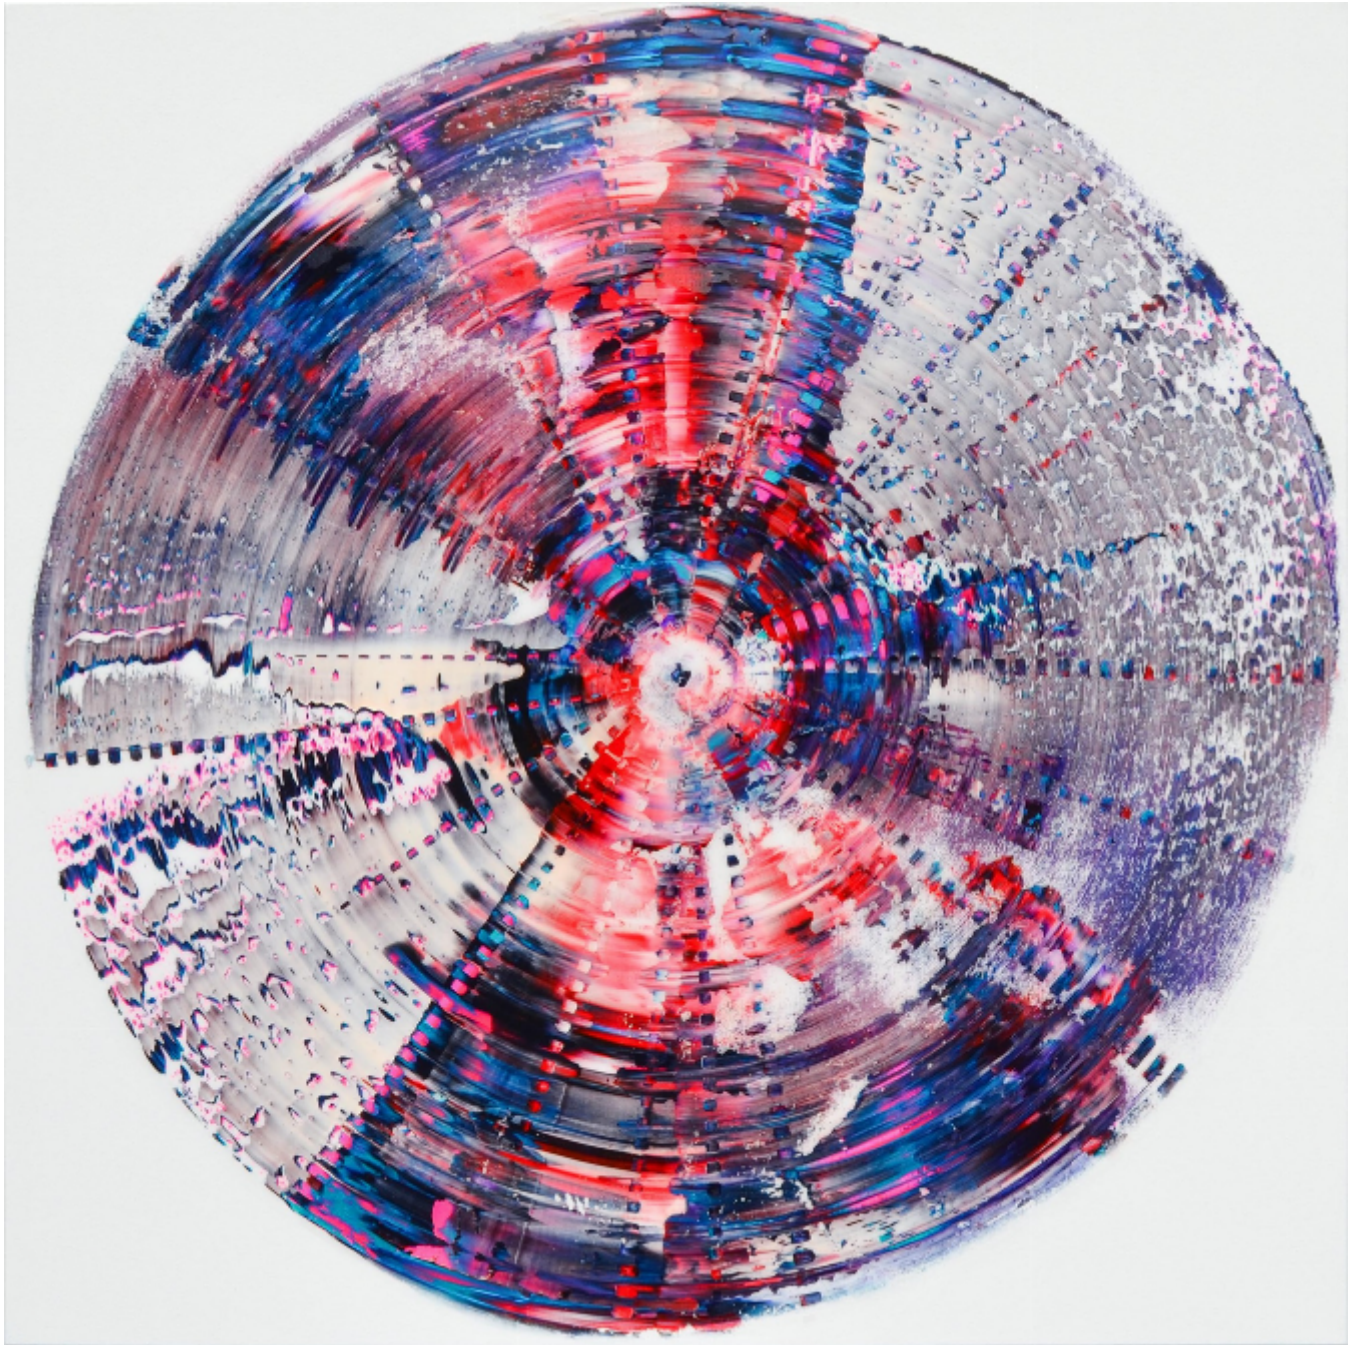

# artéria

Time

Isabelle Beaubien

CA\$3,450 + TAX

REF: 19647

Height: 101.56 cm (40")

Width: 101.56 cm (40")

## DESCRIPTION

---