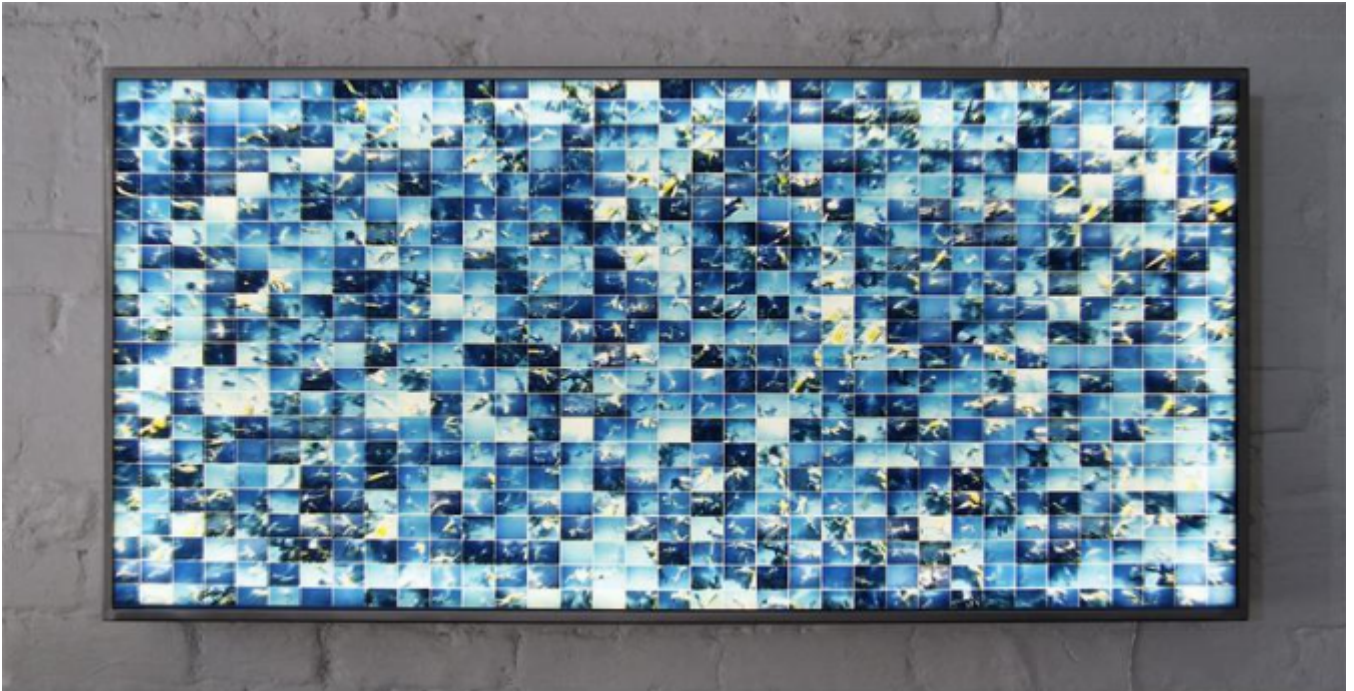

artéria

Tiger Reef Dive

Hugo Cantin

CA\$2,400 + TAX

REF: 18857

Height: 55.86 cm (22")

Width: 116.79 cm (46")

## DESCRIPTION

---

Handmade light box  
Multiple print on plexi  
Black metal frame  
Touch dimmer switch