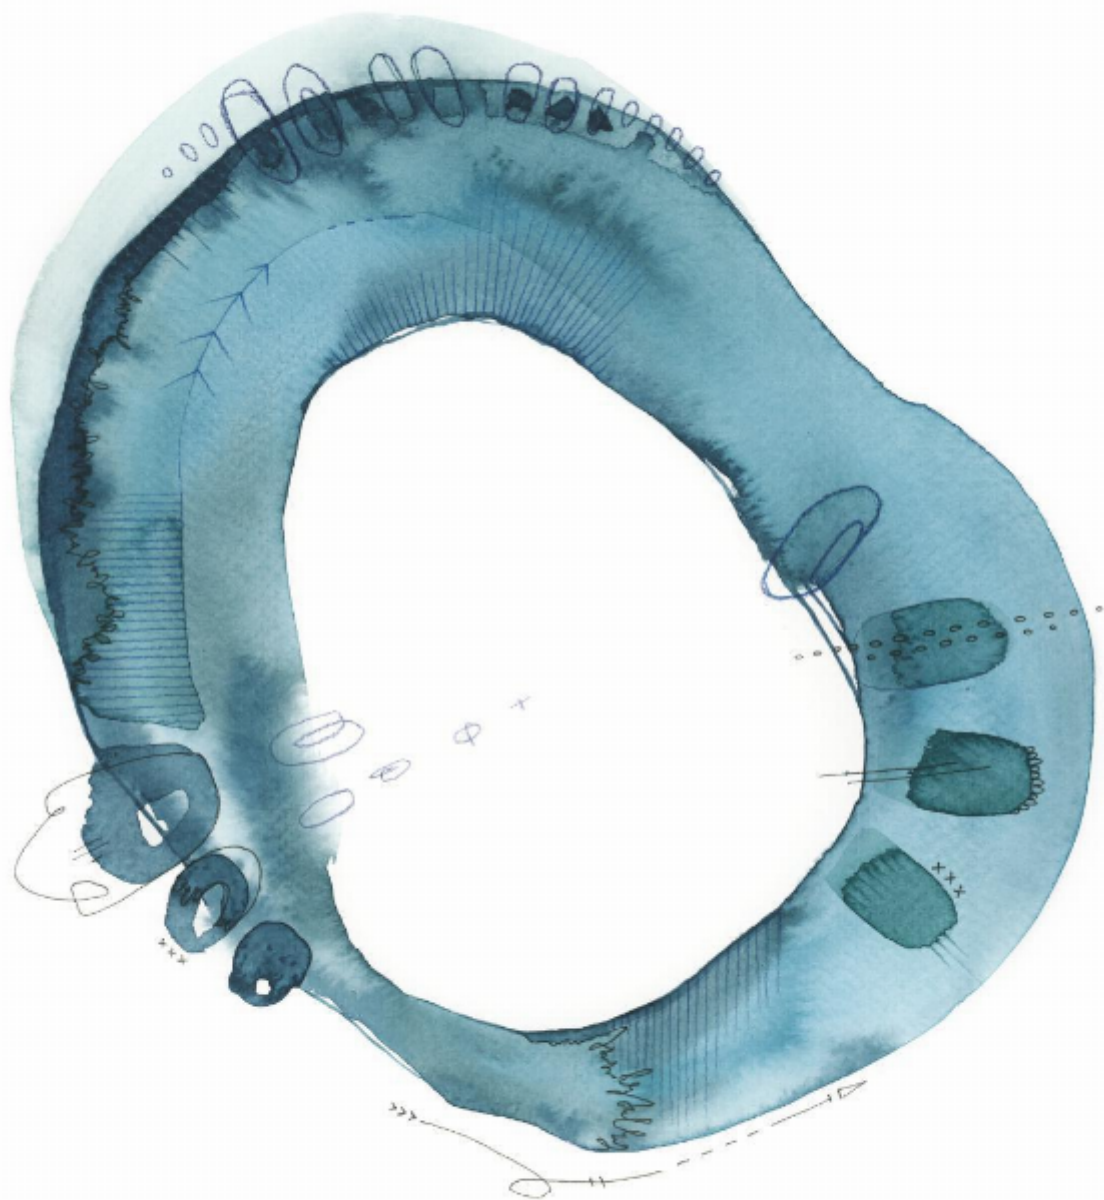

artéria

Respire no4

Renée Ève

CA\$210 + TAX

REF: 19995

Height: 35.55 cm (14")

Width: 27.93 cm (11")

DESCRIPTION

Encadrée / Framed