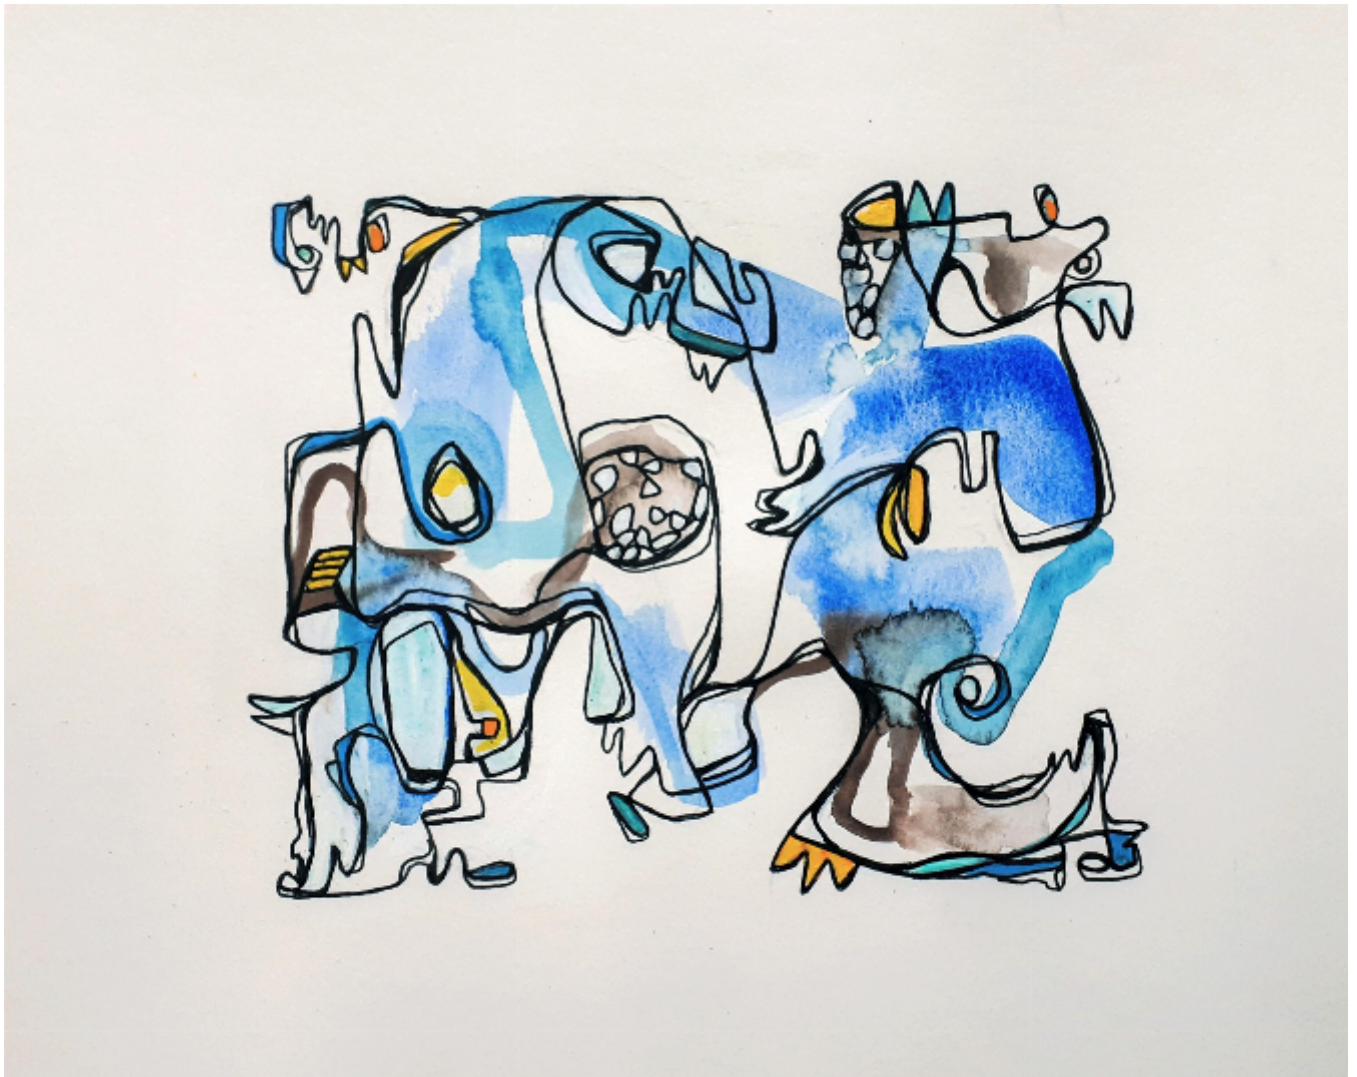

artéria

Petite fugue 19

Carole Arbic

CA\$175 + TAX

REF: 17089

Height: 22 cm (8.7")

Width: 27 cm (10.6")

DESCRIPTION

Watercolor and marker on paper, 2021