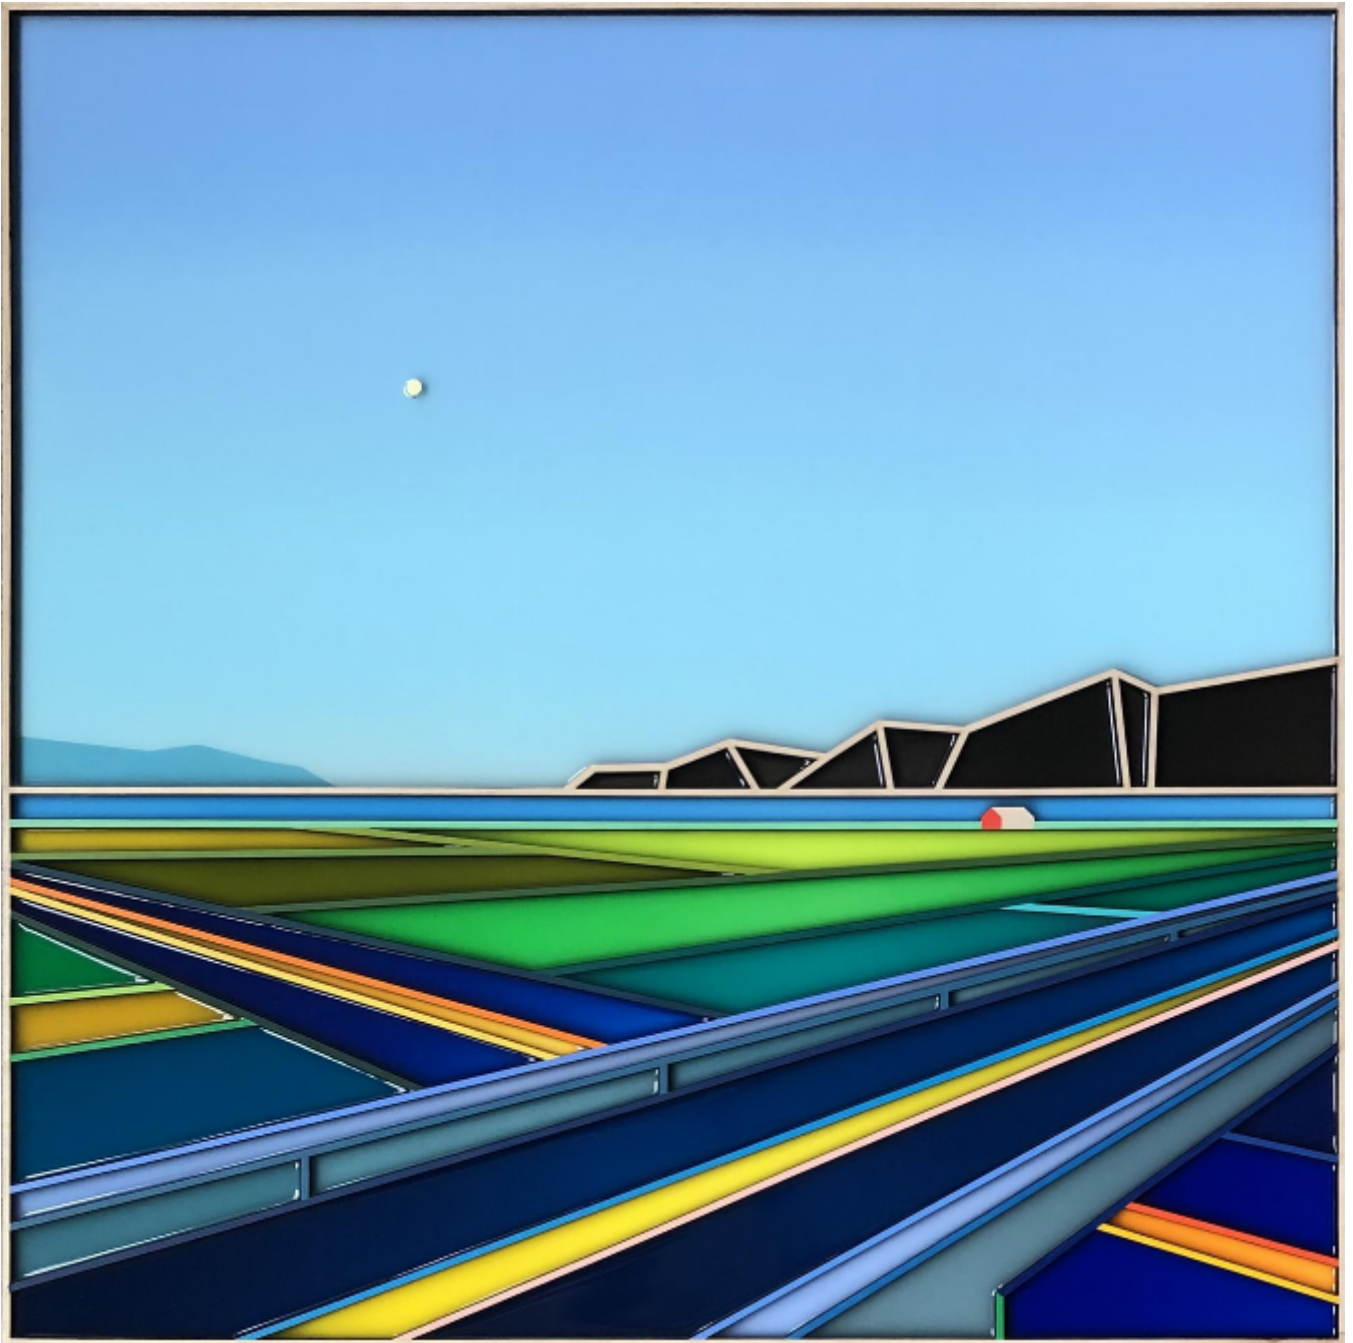

artéria

Overpass

Patrick Deziel

Sold

REF: 19350

Height: 60.94 cm (24")

Width: 60.94 cm (24")

DESCRIPTION
